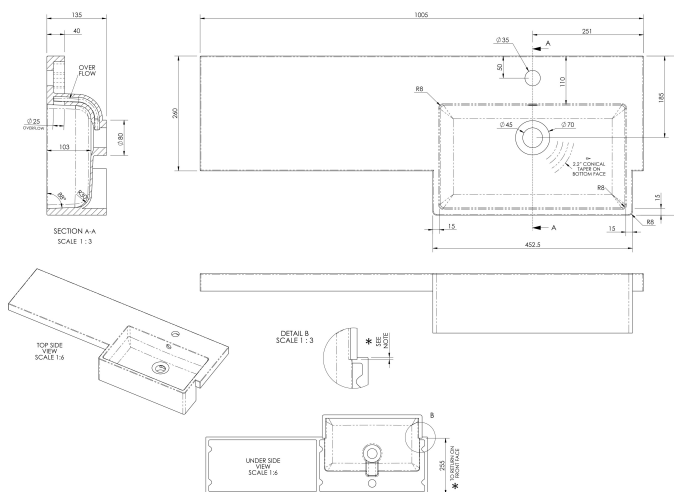

Packaging Dimensions

Height (mm):	290
Width (mm):	525
Depth (mm):	900
Gross Weight (kg):	15.5

Packaging Data

Box Colour:	Brown Cardboard Box
Box Qty:	1
Label Size:	100 x 50
Label Colour:	White Label
Label Qty:	2

Sales Code: OFF945

Description: 500 Wc Unit (255mm Deep)

Product Dimensions

Height (mm):	864
Width (mm):	500
Depth (mm):	255
Nett Weight (kg):	11.5

Packaging Dimensions

Height (mm):	290
Width (mm):	525
Depth (mm):	900
Gross Weight (kg):	12

Packaging Data

Box Colour:	Brown Cardboard Box
Box Qty:	1
Label Size:	100 x 50
Label Colour:	White Label
Label Qty:	2

Outer Box Dimensions (If Applicable)

Height (mm):	
Width (mm):	
Depth (mm):	
Gross Weight (kg):	
Barcode:	5055275873243

Sales Code: PMB612R

Description: 1000 Square S/Recess Polymarble Basin Rh

Product Dimensions

Height (mm):	135
Width (mm):	1003
Depth (mm):	355
Nett Weight (kg):	15

Packaging Dimensions

Height (mm):	190
Width (mm):	420
Depth (mm):	1060
Gross Weight (kg):	15