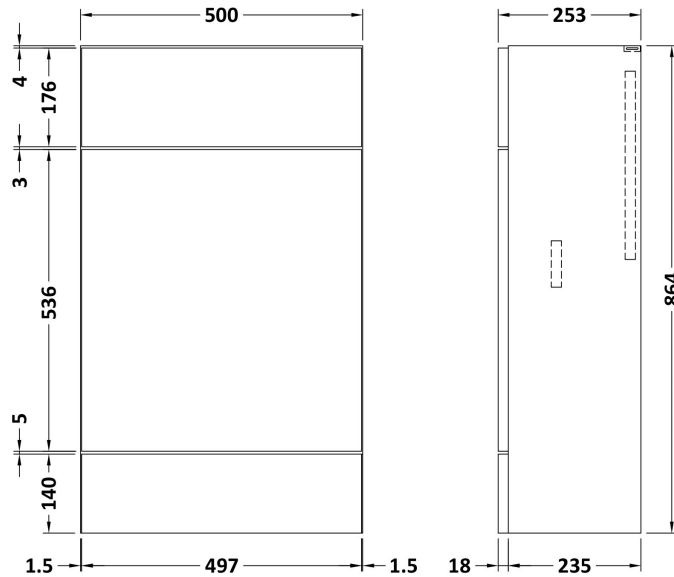

Sales Code: CBI949

Description: 1000 Square Semi Rec Vanity & Wc Unit Rh

Packaging Details

Barcode: 5056211890126

Sales Code: OFF905

Description: 500 Vanity Unit (255mm Deep)

Product Dimensions

Height (mm):	864
Width (mm):	500
Depth (mm):	255
Nett Weight (kg):	15

Packaging Dimensions

Height (mm):	290
Width (mm):	525
Depth (mm):	900
Gross Weight (kg):	15.5

Packaging Data

Box Colour:	Brown Cardboard Box
Box Qty:	1
Label Size:	100 x 50
Label Colour:	White Label
Label Qty:	2

Sales Code: OFF945

Description: 500 Wc Unit (255mm Deep)

Product Dimensions

Height (mm):	864
Width (mm):	500
Depth (mm):	255
Nett Weight (kg):	11.5

Packaging Dimensions

Height (mm):	290
Width (mm):	525
Depth (mm):	900
Gross Weight (kg):	12

Packaging Data

Box Colour:	Brown Cardboard Box
Box Qty:	1
Label Size:	100 x 50
Label Colour:	White Label
Label Qty:	2

Outer Box Dimensions (If Applicable)

Height (mm):	
Width (mm):	
Depth (mm):	
Gross Weight (kg):	
Barcode:	5055275873243