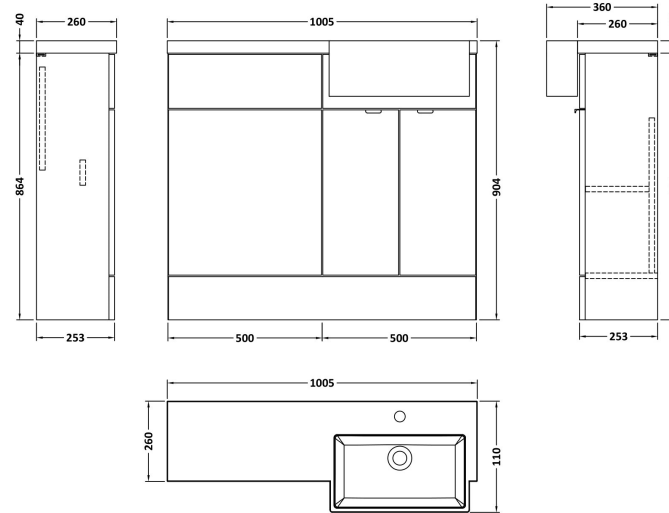

Sales Code: CBI949

Description: 1000 Square Semi Rec Vanity & Wc Unit Rh

Packaging Details

Barcode: 5056211890126

Sales Code: OFF905

Description: 500 Vanity Unit (255mm Deep)

Product Dimensions

Height (mm):	864
Width (mm):	500
Depth (mm):	255
Nett Weight (kg):	15

Packaging Dimensions

Height (mm):	290
Width (mm):	525
Depth (mm):	900
Gross Weight (kg):	15.5

Packaging Data

Box Colour:	Brown Cardboard Box
Box Qty:	1
Label Size:	100 x 50
Label Colour:	White Label
Label Qty:	2

Sales Code: OFF945

Description: 500 Wc Unit (255mm Deep)

Product Dimensions

Height (mm):	864
Width (mm):	500
Depth (mm):	255
Nett Weight (kg):	11.5

Packaging Dimensions

Height (mm):	290
Width (mm):	525
Depth (mm):	900
Gross Weight (kg):	12

Sales Code: PMB612R

Description: 1000 Square S/Recess Polymarble Basin Rh

Product Dimensions

Height (mm):	135
Width (mm):	1003
Depth (mm):	355
Nett Weight (kg):	15

Packaging Dimensions

Height (mm):	190
Width (mm):	420
Depth (mm):	1060
Gross Weight (kg):	15