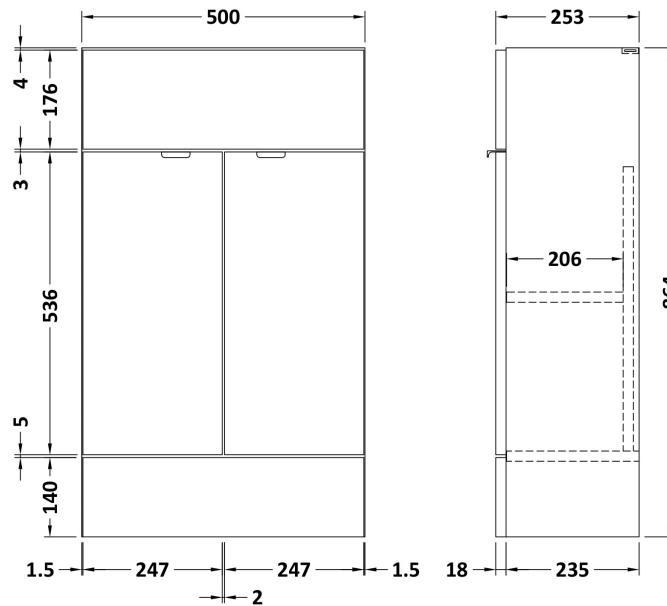

Sales Code: CBI949

Description: 1000 Square Semi Rec Vanity & Wc Unit Rh

Packaging Details

Barcode: 5056211890126

Sales Code: OFF905

Description: 500 Vanity Unit (255mm Deep)

Product Dimensions

Height (mm):	864
Width (mm):	500
Depth (mm):	255
Nett Weight (kg):	15

Packaging Dimensions

Height (mm):	290
Width (mm):	525
Depth (mm):	900
Gross Weight (kg):	15.5

Packaging Data

Box Colour:	Brown Cardboard Box
Box Qty:	1
Label Size:	100 x 50
Label Colour:	White Label
Label Qty:	2

Sales Code: OFF945

Description: 500 Wc Unit (255mm Deep)

Product Dimensions

Height (mm):	864
Width (mm):	500
Depth (mm):	255
Nett Weight (kg):	11.5

Packaging Dimensions

Height (mm):	290
Width (mm):	525
Depth (mm):	900
Gross Weight (kg):	12

Sales Code: PMB612R

Description: 1000 Square S/Recess Polymarble Basin Rh

Product Dimensions

Height (mm):	135
Width (mm):	1003
Depth (mm):	355
Nett Weight (kg):	15

Packaging Dimensions

Height (mm):	190
Width (mm):	420
Depth (mm):	1060
Gross Weight (kg):	15