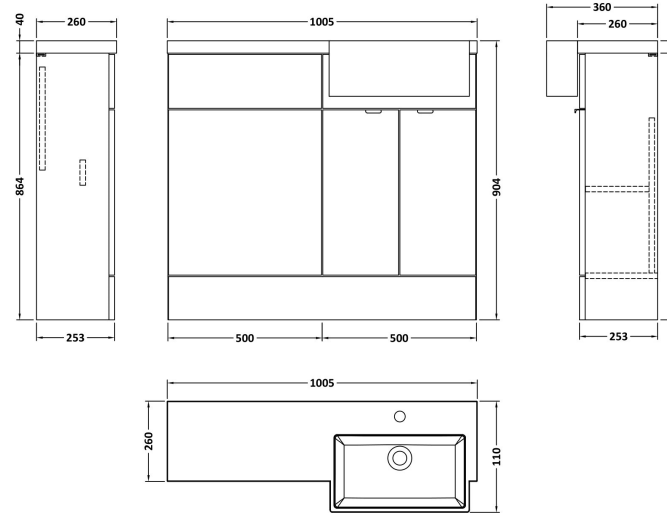

Sales Code: CBI549

Description: 1000 Square Semi Rec Vanity & Wc Unit Rh

Packaging Details

Barcode: 5056211890164

Sales Code: OFF505

Description: 500 Vanity Unit (255mm Deep)

Product Dimensions

Height (mm):	864
Width (mm):	500
Depth (mm):	255
Nett Weight (kg):	15

Packaging Dimensions

Height (mm):	290
Width (mm):	525
Depth (mm):	875
Gross Weight (kg):	15.5

Packaging Data

Box Colour:	Brown Cardboard Box
Box Qty:	1
Label Size:	100 x 50
Label Colour:	White Label
Label Qty:	2

Sales Code: OFF545

Description: 500 Wc Unit (255mm Deep)

Product Dimensions

Height (mm):	864
Width (mm):	500
Depth (mm):	255
Nett Weight (kg):	11.5

Packaging Dimensions

Height (mm):	290
Width (mm):	525
Depth (mm):	875
Gross Weight (kg):	12

Sales Code: PMB612R

Description: 1000 Square S/Recess Polymarble Basin Rh

Product Dimensions

Height (mm):	135
Width (mm):	1003
Depth (mm):	355
Nett Weight (kg):	15

Packaging Dimensions

Height (mm):	190
Width (mm):	420
Depth (mm):	1060
Gross Weight (kg):	15