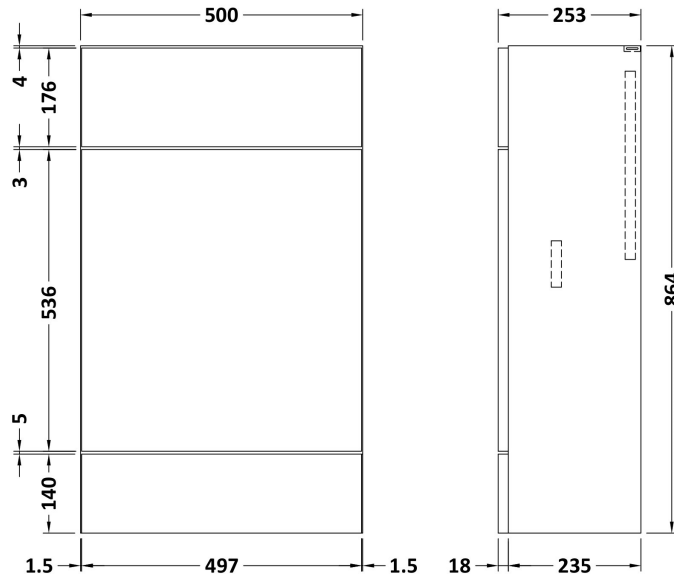

Sales Code: CBI549

Description: 1000 Square Semi Rec Vanity & Wc Unit Rh

Packaging Details

Barcode: 5056211890164

Sales Code: OFF505

Description: 500 Vanity Unit (255mm Deep)

Product Dimensions

Height (mm):	864
Width (mm):	500
Depth (mm):	255
Nett Weight (kg):	15

Packaging Dimensions

Height (mm):	290
Width (mm):	525
Depth (mm):	875
Gross Weight (kg):	15.5

Packaging Data

Box Colour:	Brown Cardboard Box
Box Qty:	1
Label Size:	100 x 50
Label Colour:	White Label
Label Qty:	2

Sales Code: OFF545

Description: 500 Wc Unit (255mm Deep)

Product Dimensions

Height (mm):	864
Width (mm):	500
Depth (mm):	255
Nett Weight (kg):	11.5

Packaging Dimensions

Height (mm):	290
Width (mm):	525
Depth (mm):	875
Gross Weight (kg):	12

Packaging Data

Box Colour:	Brown Cardboard Box
Box Qty:	1
Label Size:	100 x 50
Label Colour:	White Label
Label Qty:	2

Outer Box Dimensions (If Applicable)

Height (mm):	
Width (mm):	
Depth (mm):	
Gross Weight (kg):	
Barcode:	5055275820025