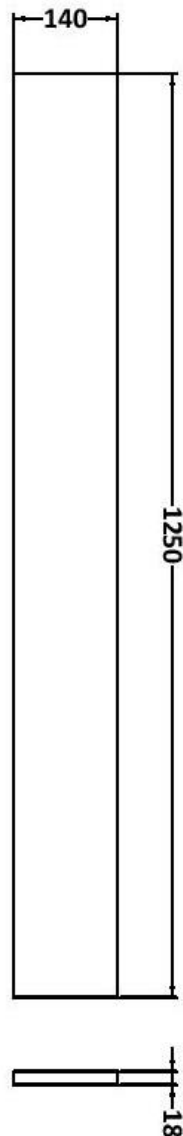

Sales Code: OFF591

Description: 1.25M Continuous Plinth (1250X140x18mm)

Product Dimensions

Height (mm):	1250
Width (mm):	145
Depth (mm):	18
Nett Weight (kg):	2

Packaging Dimensions

Height (mm):	20
Width (mm):	150
Depth (mm):	1260
Gross Weight (kg):	2

Packaging Data

Box Colour:	Brown Cardboard Box
Box Qty:	1
Label Size:	100 x 50
Label Colour:	White Label
Label Qty:	2

Outer Box Dimensions (If Applicable)

Height (mm):	
Width (mm):	
Depth (mm):	
Gross Weight (kg):	
Barcode:	5055275828380

Product Details

Country of Origin:	United Kingdom
Fitting Instruction:	No
CE & UKCA:	N/A
FSC Certified Materials:	Yes
Colour:	Anthracite Woodgrain
Construction Method:	Not Applicable
Construction Type:	Flat-Pack
Cabinet Finish:	MFC Textured Woodgrain
Fascia Finish:	MFC Textured Woodgrain
Cabinet Thickness (mm):	
Fascia Thickness (mm):	18
Drawer Included:	Not Applicable
Drawer Type:	Not Applicable
No of Shelves:	Not Applicable
Hinge Type:	Not Applicable
Hinge Included:	Not Applicable
Adjustable Legs:	No
Fixings Included:	No
Handle Style:	Not Applicable
Waste Shroud:	Not Applicable
Handle Included:	Not Applicable
Handle Type:	Not Applicable