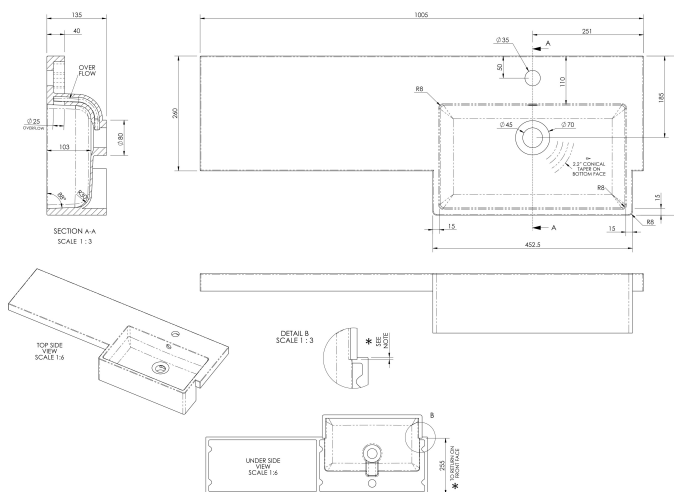

Packaging Dimensions

Height (mm):	290
Width (mm):	525
Depth (mm):	875
Gross Weight (kg):	15.5

Packaging Data

Box Colour:	Brown Cardboard Box
Box Qty:	1
Label Size:	100 x 50
Label Colour:	White Label
Label Qty:	2

Sales Code: OFF545

Description: 500 Wc Unit (255mm Deep)

Product Dimensions

Height (mm):	864
Width (mm):	500
Depth (mm):	255
Nett Weight (kg):	11.5

Packaging Dimensions

Height (mm):	290
Width (mm):	525
Depth (mm):	875
Gross Weight (kg):	12

Packaging Data

Box Colour:	Brown Cardboard Box
Box Qty:	1
Label Size:	100 x 50
Label Colour:	White Label
Label Qty:	2

Outer Box Dimensions (If Applicable)

Height (mm):	
Width (mm):	
Depth (mm):	
Gross Weight (kg):	
Barcode:	5055275820025

Sales Code: PMB612R

Description: 1000 Square S/Recess Polymarble Basin Rh

Product Dimensions

Height (mm):	135
Width (mm):	1003
Depth (mm):	355
Nett Weight (kg):	15

Packaging Dimensions

Height (mm):	190
Width (mm):	420
Depth (mm):	1060
Gross Weight (kg):	15