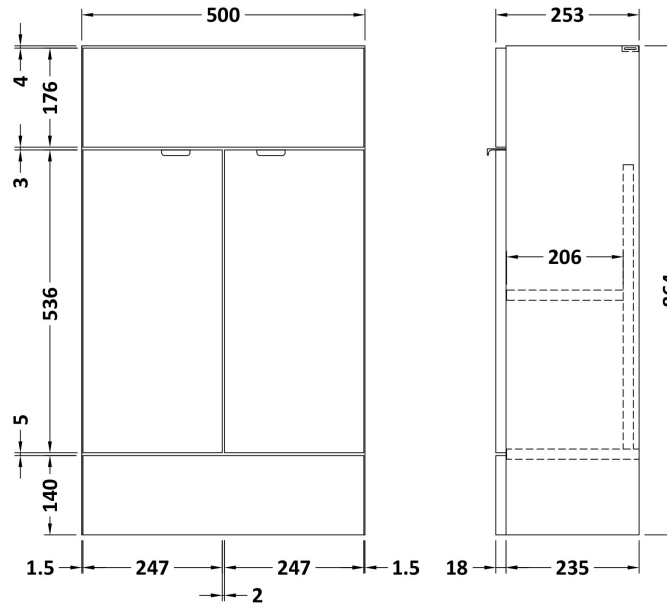

Sales Code: CBI549

Description: 1000 Square Semi Rec Vanity & Wc Unit Rh

Packaging Details

Barcode: 5056211890164

Sales Code: OFF505

Description: 500 Vanity Unit (255mm Deep)

Product Dimensions

Height (mm):	864
Width (mm):	500
Depth (mm):	255
Nett Weight (kg):	15

Packaging Dimensions

Height (mm):	290
Width (mm):	525
Depth (mm):	875
Gross Weight (kg):	15.5

Packaging Data

Box Colour:	Brown Cardboard Box
Box Qty:	1
Label Size:	100 x 50
Label Colour:	White Label
Label Qty:	2

Sales Code: OFF545

Description: 500 Wc Unit (255mm Deep)

Product Dimensions

Height (mm):	864
Width (mm):	500
Depth (mm):	255
Nett Weight (kg):	11.5

Packaging Dimensions

Height (mm):	290
Width (mm):	525
Depth (mm):	875
Gross Weight (kg):	12

Sales Code: PMB612R

Description: 1000 Square S/Recess Polymarble Basin Rh

Product Dimensions

Height (mm):	135
Width (mm):	1003
Depth (mm):	355
Nett Weight (kg):	15

Packaging Dimensions

Height (mm):	190
Width (mm):	420
Depth (mm):	1060
Gross Weight (kg):	15