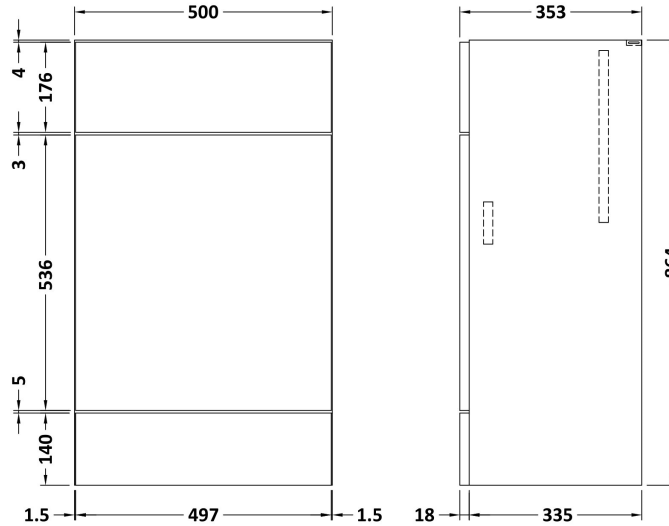

Sales Code: CBI505A

Description: 500 Wc Unit (355mm Deep)

Packaging Details

Barcode: 5056462603247

Sales Code: OFF546

Description: 500 Wc Unit (355mm Deep)

Product Dimensions

Height (mm):	864
Width (mm):	500
Depth (mm):	355
Nett Weight (kg):	14

Packaging Dimensions

Height (mm):	375
Width (mm):	520
Depth (mm):	900
Gross Weight (kg):	14.5

Packaging Data

Box Colour:	Brown Cardboard Box
Box Qty:	1
Label Size:	100 x 50
Label Colour:	White Label
Label Qty:	2

Sales Code: OFF543

Description: 500 Wc Unit Top 505X360

Product Dimensions

Height (mm):	18
Width (mm):	505
Depth (mm):	360
Nett Weight (kg):	2

Packaging Dimensions

Height (mm):	25
Width (mm):	525
Depth (mm):	380
Gross Weight (kg):	2

Packaging Data

Box Colour:	Brown Cardboard Box
Box Qty:	1
Label Size:	50 x 100
Label Colour:	White Label
Label Qty:	2

Outer Box Dimensions (If Applicable)

Height (mm):	
Width (mm):	
Depth (mm):	
Gross Weight (kg):	
Barcode:	5056211874553