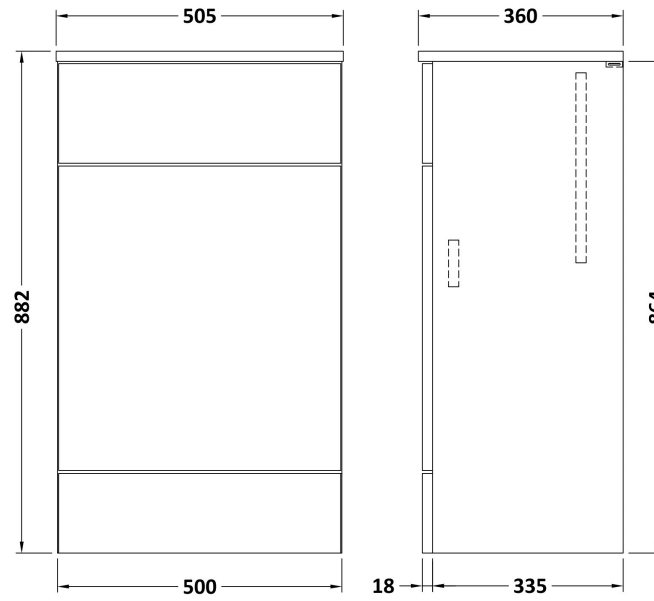

Sales Code: CBI505A

Description: 500 Wc Unit (355mm Deep)

Packaging Details

Barcode: 5056462603247

Sales Code: OFF546

Description: 500 Wc Unit (355mm Deep)

Product Dimensions

Height (mm):	864
Width (mm):	500
Depth (mm):	355
Nett Weight (kg):	14

Packaging Dimensions

Height (mm):	375
Width (mm):	520
Depth (mm):	900
Gross Weight (kg):	14.5

Packaging Data

Box Colour:	Brown Cardboard Box
Box Qty:	1
Label Size:	100 x 50
Label Colour:	White Label
Label Qty:	2

Sales Code: OFF543

Description: 500 Wc Unit Top 505X360

Product Dimensions

Height (mm):	18
Width (mm):	505
Depth (mm):	360
Nett Weight (kg):	2

Packaging Dimensions

Height (mm):	25
Width (mm):	525
Depth (mm):	380
Gross Weight (kg):	2

Packaging Data

Box Colour:	Brown Cardboard Box
Box Qty:	1
Label Size:	50 x 100
Label Colour:	White Label
Label Qty:	2

Outer Box Dimensions (If Applicable)

Height (mm):	
Width (mm):	
Depth (mm):	
Gross Weight (kg):	
Barcode:	5056211874553