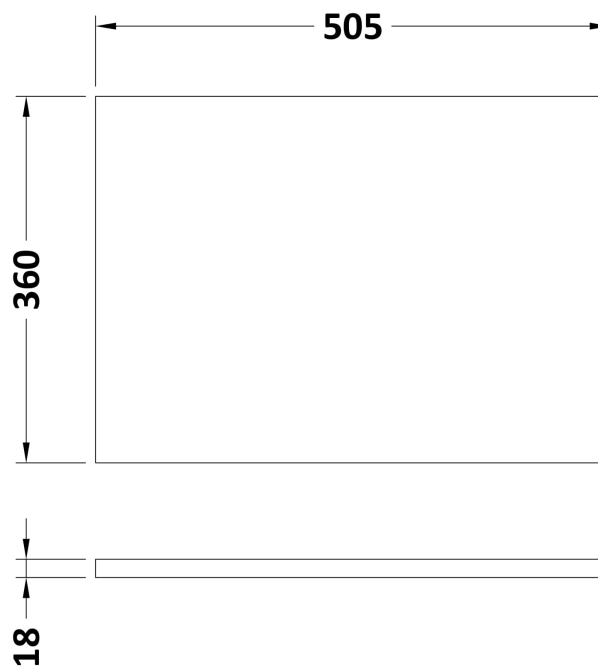

Sales Code: CBI505A

Description: 500 Wc Unit (355mm Deep)

Packaging Details

Barcode: 5056462603247

Sales Code: OFF546

Description: 500 Wc Unit (355mm Deep)

Product Dimensions

Height (mm):	864
Width (mm):	500
Depth (mm):	355
Nett Weight (kg):	14

Packaging Dimensions

Height (mm):	375
Width (mm):	520
Depth (mm):	900
Gross Weight (kg):	14.5

Packaging Data

Box Colour:	Brown Cardboard Box
Box Qty:	1
Label Size:	100 x 50
Label Colour:	White Label
Label Qty:	2

Sales Code: OFF543

Description: 500 Wc Unit Top 505X360

Product Dimensions

Height (mm):	18
Width (mm):	505
Depth (mm):	360
Nett Weight (kg):	2

Packaging Dimensions

Height (mm):	25
Width (mm):	525
Depth (mm):	380
Gross Weight (kg):	2

Packaging Data

Box Colour:	Brown Cardboard Box
Box Qty:	1
Label Size:	50 x 100
Label Colour:	White Label
Label Qty:	2

Outer Box Dimensions (If Applicable)

Height (mm):	
Width (mm):	
Depth (mm):	
Gross Weight (kg):	
Barcode:	5056211874553