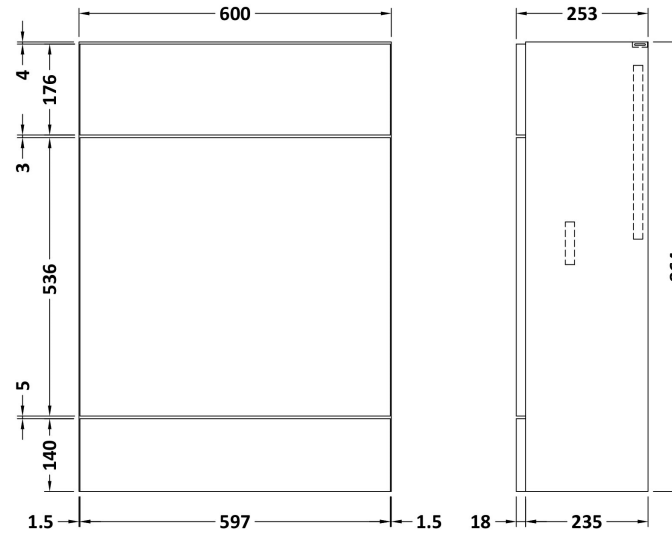

Sales Code: CBI519A

Description: 600 Wc Unit (255mm Deep)

Packaging Details

Barcode: 5056462603254

Sales Code: OFF547

Description: 600 Wc Unit (255mm Deep)

Product Dimensions

Height (mm):	864
Width (mm):	600
Depth (mm):	255
Nett Weight (kg):	14

Packaging Dimensions

Height (mm):	290
Width (mm):	625
Depth (mm):	875
Gross Weight (kg):	14.5

Packaging Data

Box Colour:	Brown Cardboard Box
Box Qty:	1
Label Size:	100 x 50
Label Colour:	White Label
Label Qty:	2

Sales Code: OFF542

Description: 600 Wc Unit Top 605X260

Product Dimensions

Height (mm):	18
Width (mm):	605
Depth (mm):	260
Nett Weight (kg):	2.5

Packaging Dimensions

Height (mm):	25
Width (mm):	625
Depth (mm):	280
Gross Weight (kg):	2.5

Packaging Data

Box Colour:	Brown Cardboard Box
Box Qty:	1
Label Size:	50 x 100
Label Colour:	White Label
Label Qty:	2

Outer Box Dimensions (If Applicable)

Height (mm):	
Width (mm):	
Depth (mm):	
Gross Weight (kg):	
Barcode:	5056211874560