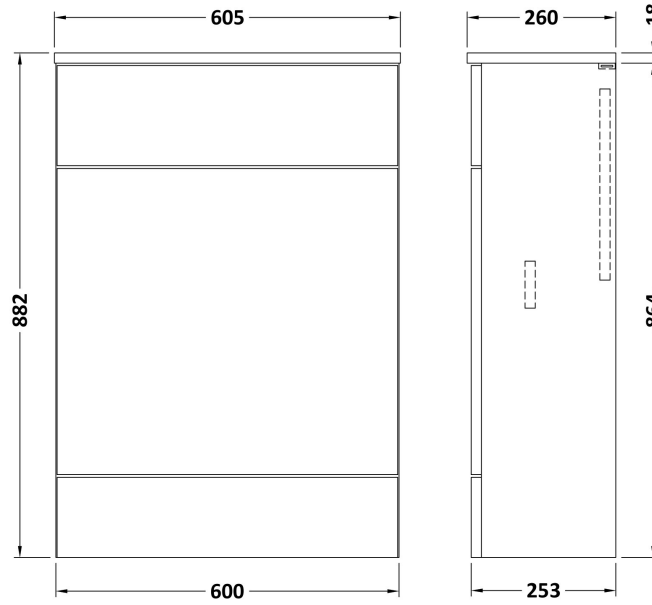

Sales Code: CBI519A

Description: 600 Wc Unit (255mm Deep)

Packaging Details

Barcode: 5056462603254

Sales Code: OFF547

Description: 600 Wc Unit (255mm Deep)

Product Dimensions

Height (mm):	864
Width (mm):	600
Depth (mm):	255
Nett Weight (kg):	14

Packaging Dimensions

Height (mm):	290
Width (mm):	625
Depth (mm):	875
Gross Weight (kg):	14.5

Packaging Data

Box Colour:	Brown Cardboard Box
Box Qty:	1
Label Size:	100 x 50
Label Colour:	White Label
Label Qty:	2

Sales Code: OFF542

Description: 600 Wc Unit Top 605X260

Product Dimensions

Height (mm):	18
Width (mm):	605
Depth (mm):	260
Nett Weight (kg):	2.5

Packaging Dimensions

Height (mm):	25
Width (mm):	625
Depth (mm):	280
Gross Weight (kg):	2.5

Packaging Data

Box Colour:	Brown Cardboard Box
Box Qty:	1
Label Size:	50 x 100
Label Colour:	White Label
Label Qty:	2

Outer Box Dimensions (If Applicable)

Height (mm):	
Width (mm):	
Depth (mm):	
Gross Weight (kg):	
Barcode:	5056211874560