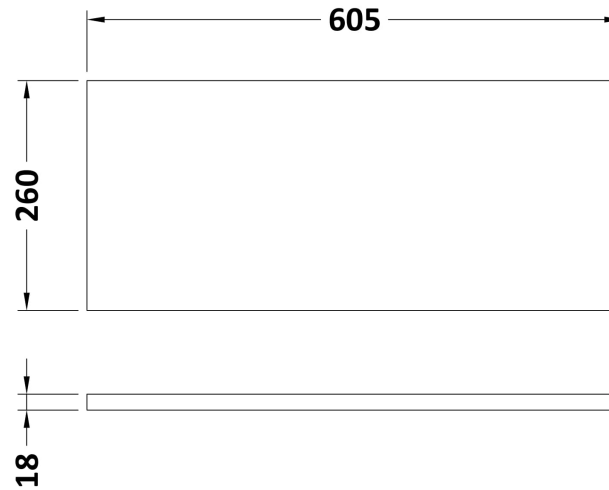

Sales Code: CBI519A

Description: 600 Wc Unit (255mm Deep)

Packaging Details

Barcode: 5056462603254

Sales Code: OFF547

Description: 600 Wc Unit (255mm Deep)

Product Dimensions

Height (mm):	864
Width (mm):	600
Depth (mm):	255
Nett Weight (kg):	14

Packaging Dimensions

Height (mm):	290
Width (mm):	625
Depth (mm):	875
Gross Weight (kg):	14.5

Packaging Data

Box Colour:	Brown Cardboard Box
Box Qty:	1
Label Size:	100 x 50
Label Colour:	White Label
Label Qty:	2

Sales Code: OFF542

Description: 600 Wc Unit Top 605X260

Product Dimensions

Height (mm):	18
Width (mm):	605
Depth (mm):	260
Nett Weight (kg):	2.5

Packaging Dimensions

Height (mm):	25
Width (mm):	625
Depth (mm):	280
Gross Weight (kg):	2.5

Packaging Data

Box Colour:	Brown Cardboard Box
Box Qty:	1
Label Size:	50 x 100
Label Colour:	White Label
Label Qty:	2

Outer Box Dimensions (If Applicable)

Height (mm):	
Width (mm):	
Depth (mm):	
Gross Weight (kg):	
Barcode:	5056211874560