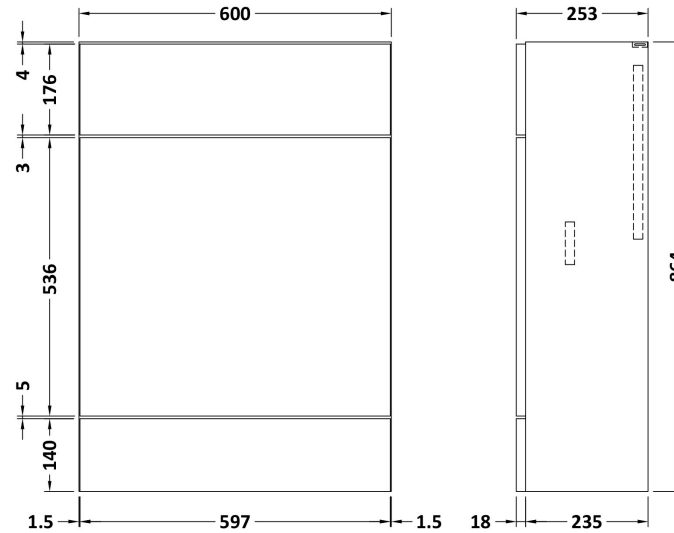

Sales Code: CBI919A

Description: 600 Wc Unit (255mm Deep)

Packaging Details

Barcode: 5056462603339

Sales Code: OFF942

Description: 600 Wc Unit Top 605X260

Product Dimensions

Height (mm):	18
Width (mm):	605
Depth (mm):	260
Nett Weight (kg):	2.5

Packaging Dimensions

Height (mm):	25
Width (mm):	625
Depth (mm):	280
Gross Weight (kg):	2.5

Packaging Data

Box Colour:	Brown Cardboard Box
Box Qty:	1
Label Size:	50 x 100
Label Colour:	White Label
Label Qty:	2

Sales Code: OFF947

Description: 600 Wc Unit (255mm Deep)

Product Dimensions

Height (mm):	864
Width (mm):	600
Depth (mm):	255
Nett Weight (kg):	14

Packaging Dimensions

Height (mm):	290
Width (mm):	625
Depth (mm):	900
Gross Weight (kg):	14.5

Packaging Data

Box Colour:	Brown Cardboard Box
Box Qty:	1
Label Size:	100 x 50
Label Colour:	White Label
Label Qty:	2

Outer Box Dimensions (If Applicable)

Height (mm):	
Width (mm):	
Depth (mm):	
Gross Weight (kg):	
Barcode:	5055275873267