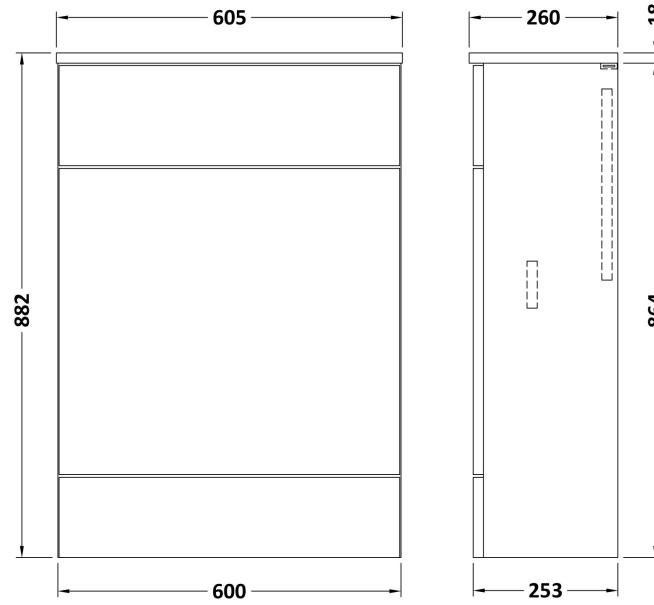

Sales Code: CBI919A

Description: 600 Wc Unit (255mm Deep)

Packaging Details

Barcode: 5056462603339

Sales Code: OFF942

Description: 600 Wc Unit Top 605X260

Product Dimensions

Height (mm):	18
Width (mm):	605
Depth (mm):	260
Nett Weight (kg):	2.5

Packaging Dimensions

Height (mm):	25
Width (mm):	625
Depth (mm):	280
Gross Weight (kg):	2.5

Packaging Data

Box Colour:	Brown Cardboard Box
Box Qty:	1
Label Size:	50 x 100
Label Colour:	White Label
Label Qty:	2

Sales Code: OFF947

Description: 600 Wc Unit (255mm Deep)

Product Dimensions

Height (mm):	864
Width (mm):	600
Depth (mm):	255
Nett Weight (kg):	14

Packaging Dimensions

Height (mm):	290
Width (mm):	625
Depth (mm):	900
Gross Weight (kg):	14.5

Packaging Data

Box Colour:	Brown Cardboard Box
Box Qty:	1
Label Size:	100 x 50
Label Colour:	White Label
Label Qty:	2

Outer Box Dimensions (If Applicable)

Height (mm):	
Width (mm):	
Depth (mm):	
Gross Weight (kg):	
Barcode:	5055275873267