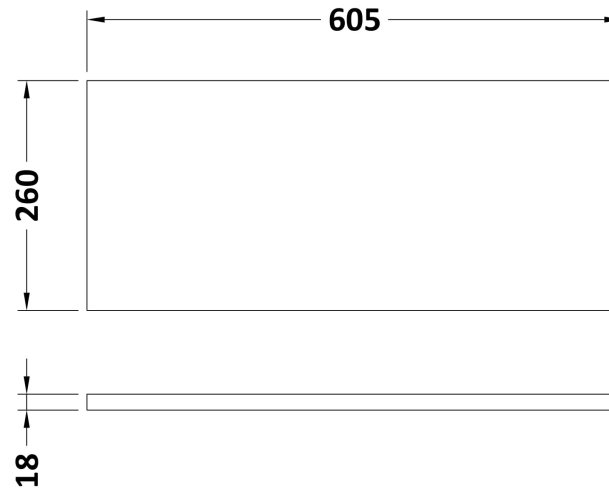

Sales Code: CBI919A

Description: 600 Wc Unit (255mm Deep)

Packaging Details

Barcode: 5056462603339

Sales Code: OFF942

Description: 600 Wc Unit Top 605X260

Product Dimensions

Height (mm):	18
Width (mm):	605
Depth (mm):	260
Nett Weight (kg):	2.5

Packaging Dimensions

Height (mm):	25
Width (mm):	625
Depth (mm):	280
Gross Weight (kg):	2.5

Packaging Data

Box Colour:	Brown Cardboard Box
Box Qty:	1
Label Size:	50 x 100
Label Colour:	White Label
Label Qty:	2

Sales Code: OFF947

Description: 600 Wc Unit (255mm Deep)

Product Dimensions

Height (mm):	864
Width (mm):	600
Depth (mm):	255
Nett Weight (kg):	14

Packaging Dimensions

Height (mm):	290
Width (mm):	625
Depth (mm):	900
Gross Weight (kg):	14.5

Packaging Data

Box Colour:	Brown Cardboard Box
Box Qty:	1
Label Size:	100 x 50
Label Colour:	White Label
Label Qty:	2

Outer Box Dimensions (If Applicable)

Height (mm):	
Width (mm):	
Depth (mm):	
Gross Weight (kg):	
Barcode:	5055275873267