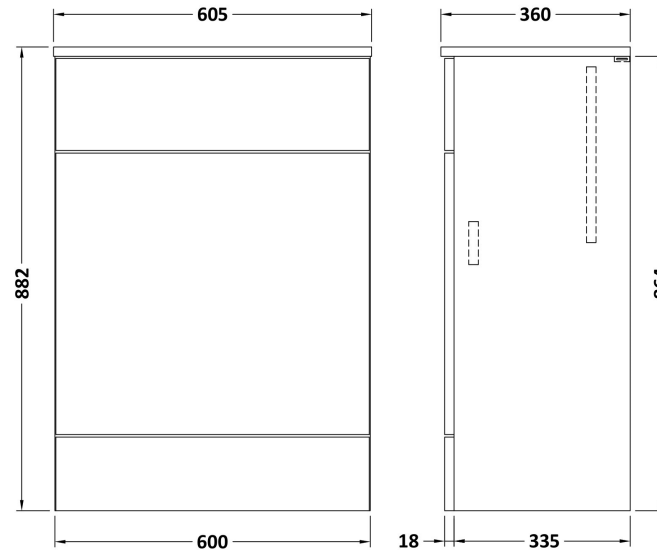

Sales Code: CBI520A

Description: 600 Wc Unit (355mm Deep)

Packaging Details

Barcode: 5056462603261

Sales Code: OFF548

Description: 600 Wc Unit (355mm Deep)

Product Dimensions

Height (mm):	864
Width (mm):	600
Depth (mm):	355
Nett Weight (kg):	15.5

Packaging Dimensions

Height (mm):	375
Width (mm):	620
Depth (mm):	900
Gross Weight (kg):	16

Packaging Data

Box Colour:	Brown Cardboard Box
Box Qty:	1
Label Size:	100 x 50
Label Colour:	White Label
Label Qty:	2

Sales Code: OFF544

Description: 600 Wc Unit Top 605X360

Product Dimensions

Height (mm):	18
Width (mm):	605
Depth (mm):	360
Nett Weight (kg):	2.5

Packaging Dimensions

Height (mm):	25
Width (mm):	625
Depth (mm):	380
Gross Weight (kg):	2.5

Packaging Data

Box Colour:	Brown Cardboard Box
Box Qty:	1
Label Size:	50 x 100
Label Colour:	White Label
Label Qty:	2

Outer Box Dimensions (If Applicable)

Height (mm):	
Width (mm):	
Depth (mm):	
Gross Weight (kg):	
Barcode:	5056211874546