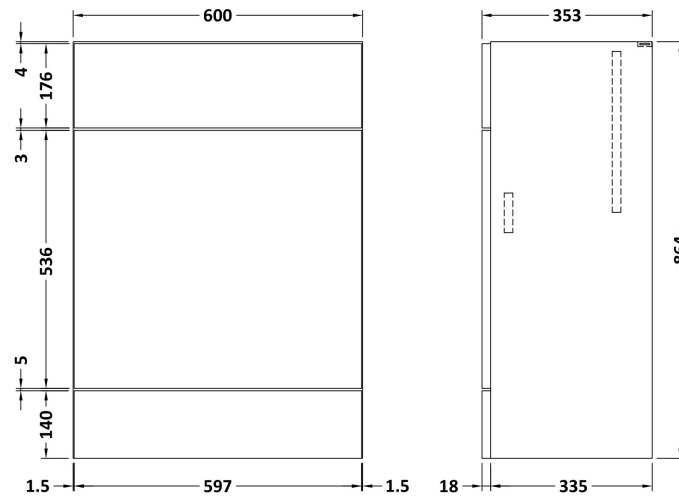

Sales Code: CBI520A

Description: 600 Wc Unit (355mm Deep)

Packaging Details

Barcode: 5056462603261

Sales Code: OFF548

Description: 600 Wc Unit (355mm Deep)

Product Dimensions

Height (mm):	864
Width (mm):	600
Depth (mm):	355
Nett Weight (kg):	15.5

Packaging Dimensions

Height (mm):	375
Width (mm):	620
Depth (mm):	900
Gross Weight (kg):	16

Packaging Data

Box Colour:	Brown Cardboard Box
Box Qty:	1
Label Size:	100 x 50
Label Colour:	White Label
Label Qty:	2

Sales Code: OFF544

Description: 600 Wc Unit Top 605X360

Product Dimensions

Height (mm):	18
Width (mm):	605
Depth (mm):	360
Nett Weight (kg):	2.5

Packaging Dimensions

Height (mm):	25
Width (mm):	625
Depth (mm):	380
Gross Weight (kg):	2.5

Packaging Data

Box Colour:	Brown Cardboard Box
Box Qty:	1
Label Size:	50 x 100
Label Colour:	White Label
Label Qty:	2

Outer Box Dimensions (If Applicable)

Height (mm):	
Width (mm):	
Depth (mm):	
Gross Weight (kg):	
Barcode:	5056211874546