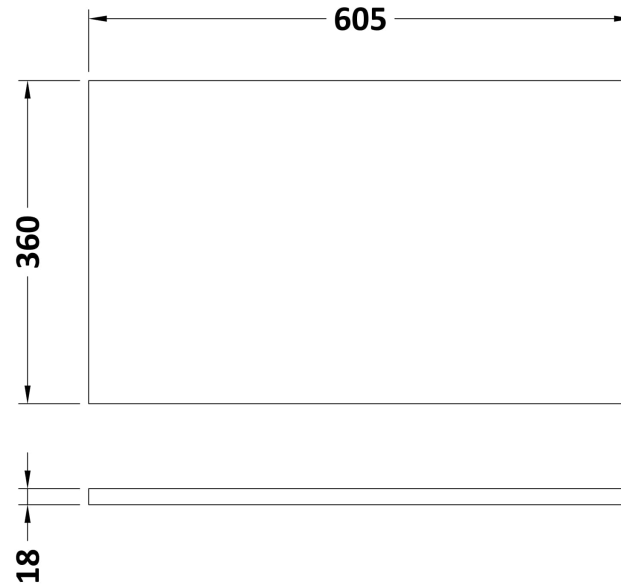

Sales Code: CBI520A

Description: 600 Wc Unit (355mm Deep)

Packaging Details

Barcode: 5056462603261

Sales Code: OFF548

Description: 600 Wc Unit (355mm Deep)

Product Dimensions

Height (mm):	864
Width (mm):	600
Depth (mm):	355
Nett Weight (kg):	15.5

Packaging Dimensions

Height (mm):	375
Width (mm):	620
Depth (mm):	900
Gross Weight (kg):	16

Packaging Data

Box Colour:	Brown Cardboard Box
Box Qty:	1
Label Size:	100 x 50
Label Colour:	White Label
Label Qty:	2

Sales Code: OFF544

Description: 600 Wc Unit Top 605X360

Product Dimensions

Height (mm):	18
Width (mm):	605
Depth (mm):	360
Nett Weight (kg):	2.5

Packaging Dimensions

Height (mm):	25
Width (mm):	625
Depth (mm):	380
Gross Weight (kg):	2.5

Packaging Data

Box Colour:	Brown Cardboard Box
Box Qty:	1
Label Size:	50 x 100
Label Colour:	White Label
Label Qty:	2

Outer Box Dimensions (If Applicable)

Height (mm):	
Width (mm):	
Depth (mm):	
Gross Weight (kg):	
Barcode:	5056211874546