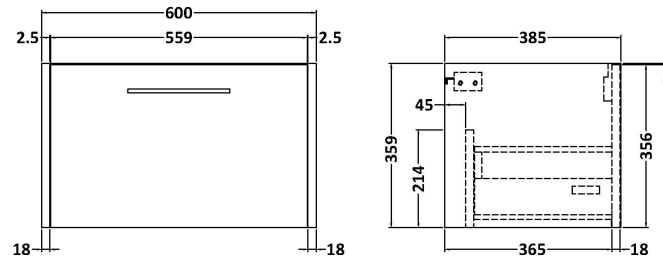

Sales Code: JNU1822F

Description: 1200 Wh 2-Drawer Vanity & Double Basin

Packaging Details

Barcode: 5056462673462

Sales Code: NPF1822

Description: 600 W/H 1-Drawer Unit (385 Deep)

Product Dimensions

Height (mm):	359
Width (mm):	600
Depth (mm):	385
Nett Weight (kg):	13

Packaging Dimensions

Height (mm):	380
Width (mm):	620
Depth (mm):	405
Gross Weight (kg):	13.5

Packaging Data

Box Colour:	Brown Cardboard Box
Box Qty:	1
Label Size:	50 x 100
Label Colour:	White Label
Label Qty:	2

Sales Code: CBM424

Description: Double Ceramic Basin 1208X392

Product Dimensions

Height (mm):	390
Width (mm):	1205
Depth (mm):	175
Nett Weight (kg):	27

Packaging Dimensions

Height (mm):	205
Width (mm):	1270
Depth (mm):	510
Gross Weight (kg):	27

Packaging Data

Box Colour:	Brown Cardboard Box - Printed
Box Qty:	1
Label Size:	100 x 50
Label Colour:	White Label
Label Qty:	2

Outer Box Dimensions (If Applicable)

Height (mm):	
Width (mm):	
Depth (mm):	
Gross Weight (kg):	
Barcode:	5056211875826