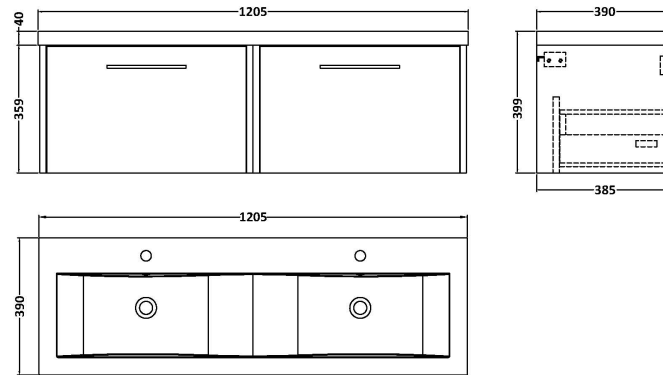

Sales Code: JNU1822F

Description: 1200 Wh 2-Drawer Vanity & Double Basin

Packaging Details

Barcode: 5056462673462

Sales Code: NPF1822

Description: 600 W/H 1-Drawer Unit (385 Deep)

Product Dimensions

Height (mm):	359
Width (mm):	600
Depth (mm):	385
Nett Weight (kg):	13

Packaging Dimensions

Height (mm):	380
Width (mm):	620
Depth (mm):	405
Gross Weight (kg):	13.5

Packaging Data

Box Colour:	Brown Cardboard Box
Box Qty:	1
Label Size:	50 x 100
Label Colour:	White Label
Label Qty:	2

Outer Box Dimensions (If Applicable)

Height (mm):	
Width (mm):	
Depth (mm):	
Gross Weight (kg):	
Barcode:	5056462657172

Product Details

Country of Origin:	United Kingdom
Fitting Instruction:	No
CE & UKCA:	
FSC Certified Materials:	Yes
Colour:	Halifax Oak
Construction Method:	Cam & Wood Dowel
Construction Type:	Rigid
Cabinet Finish:	MFC Textured Woodgrain
Fascia Finish:	MFC Textured Woodgrain
Cabinet Thickness (mm):	18
Fascia Thickness (mm):	18
Drawer Included:	Yes
Drawer Type:	80mm High Metal S/C Inc Galler
No of Shelves:	0
Hinge Type:	Not Applicable
Hinge Included:	No
Adjustable Legs:	No, Not Required
Fixings Included:	Yes
Handle Style:	Modern
Waste Shroud:	Yes
Handle Included:	Yes, Supplied
Handle Type:	D-Shape

Sales Code: CBM424

Description: Double Ceramic Basin 1208X392

Product Dimensions

Height (mm):	390
Width (mm):	1205
Depth (mm):	175
Nett Weight (kg):	27

Packaging Dimensions

Height (mm):	205
Width (mm):	1270
Depth (mm):	510
Gross Weight (kg):	27