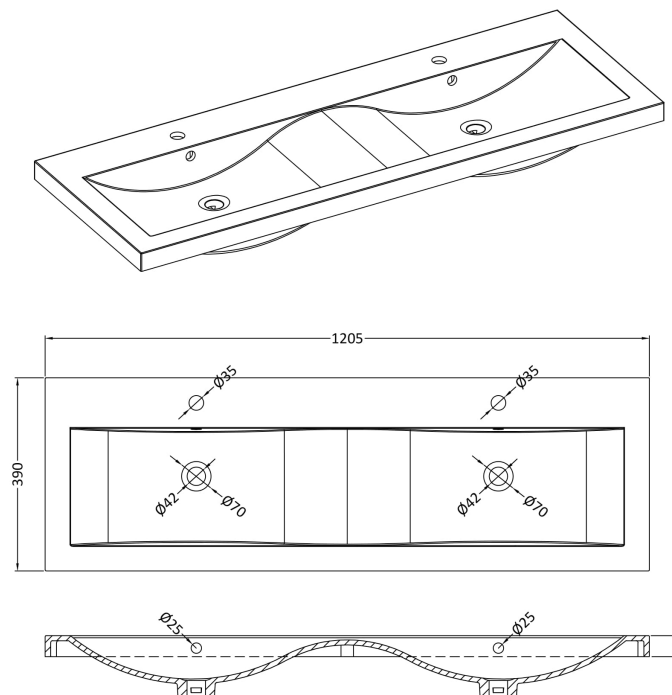

Packaging Dimensions

Height (mm):	380
Width (mm):	620
Depth (mm):	405
Gross Weight (kg):	13.5

Packaging Data

Box Colour:	Brown Cardboard Box
Box Qty:	1
Label Size:	50 x 100
Label Colour:	White Label
Label Qty:	2

Outer Box Dimensions (If Applicable)

Height (mm):	
Width (mm):	
Depth (mm):	
Gross Weight (kg):	
Barcode:	5056462657172

Product Details

Country of Origin:	United Kingdom
Fitting Instruction:	No
CE & UKCA:	
FSC Certified Materials:	Yes
Colour:	Halifax Oak
Construction Method:	Cam & Wood Dowel
Construction Type:	Rigid
Cabinet Finish:	MFC Textured Woodgrain
Fascia Finish:	MFC Textured Woodgrain
Cabinet Thickness (mm):	18
Fascia Thickness (mm):	18
Drawer Included:	Yes
Drawer Type:	80mm High Metal S/C Inc Galler
No of Shelves:	0
Hinge Type:	Not Applicable
Hinge Included:	No
Adjustable Legs:	No, Not Required
Fixings Included:	Yes
Handle Style:	Modern
Waste Shroud:	Yes
Handle Included:	Yes, Supplied
Handle Type:	D-Shape

Sales Code: CBM424

Description: Double Ceramic Basin 1208X392

Product Dimensions

Height (mm):	390
Width (mm):	1205
Depth (mm):	175
Nett Weight (kg):	27

Packaging Dimensions

Height (mm):	205
Width (mm):	1270
Depth (mm):	510
Gross Weight (kg):	27

Packaging Data

Box Colour:	Brown Cardboard Box - Printed
Box Qty:	1
Label Size:	100 x 50
Label Colour:	White Label
Label Qty:	2

Outer Box Dimensions (If Applicable)

Height (mm):	
Width (mm):	
Depth (mm):	
Gross Weight (kg):	
Barcode:	5056211875826