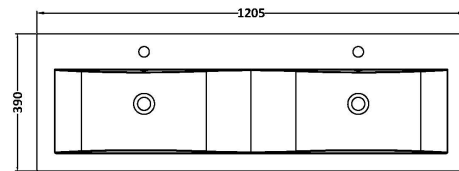

Sales Code: JNU2322F

Description: 1200 Wh 2-Drawer Vanity & Double Basin

Packaging Details

Barcode: 5056462673400

Sales Code: NPF2322

Description: 600 W/H 1-Drawer Unit (385 Deep)

Product Dimensions

Height (mm):	359
Width (mm):	600
Depth (mm):	385
Nett Weight (kg):	13

Packaging Dimensions

Height (mm):	380
Width (mm):	620
Depth (mm):	405
Gross Weight (kg):	13.5

Packaging Data

Box Colour:	Brown Cardboard Box
Box Qty:	1
Label Size:	50 x 100
Label Colour:	White Label
Label Qty:	2

Outer Box Dimensions (If Applicable)

Height (mm):	
Width (mm):	
Depth (mm):	
Gross Weight (kg):	
Barcode:	5056462657158

Product Details

Country of Origin:	United Kingdom
Fitting Instruction:	No
CE & UKCA:	
FSC Certified Materials:	Yes
Colour:	Monument Grey
Construction Method:	Cam & Wood Dowel
Construction Type:	Rigid
Cabinet Finish:	MFC Smooth Matt
Fascia Finish:	MFC Smooth Matt
Cabinet Thickness (mm):	18
Fascia Thickness (mm):	18
Drawer Included:	Yes
Drawer Type:	80mm High Metal S/C Inc Galler
No of Shelves:	0
Hinge Type:	Not Applicable
Hinge Included:	No
Adjustable Legs:	No, Not Required
Fixings Included:	Yes
Handle Style:	Modern
Waste Shroud:	Yes
Handle Included:	Yes, Supplied
Handle Type:	D-Shape

Sales Code: CBM424

Description: Double Ceramic Basin 1208X392

Product Dimensions

Height (mm):	390
Width (mm):	1205
Depth (mm):	175
Nett Weight (kg):	27

Packaging Dimensions

Height (mm):	205
Width (mm):	1270
Depth (mm):	510
Gross Weight (kg):	27