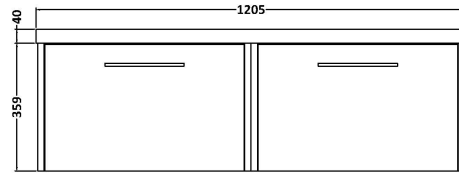

Sales Code: JNU2322F

Description: 1200 Wh 2-Drawer Vanity & Double Basin

Packaging Details

Barcode: 5056462673400

Sales Code: NPF2322

Description: 600 W/H 1-Drawer Unit (385 Deep)

Product Dimensions

Height (mm):	359
Width (mm):	600
Depth (mm):	385
Nett Weight (kg):	13

Packaging Dimensions

Height (mm):	380
Width (mm):	620
Depth (mm):	405
Gross Weight (kg):	13.5

Packaging Data

Box Colour:	Brown Cardboard Box
Box Qty:	1
Label Size:	50 x 100
Label Colour:	White Label
Label Qty:	2

Outer Box Dimensions (If Applicable)

Height (mm):	
Width (mm):	
Depth (mm):	
Gross Weight (kg):	
Barcode:	5056462657158

Product Details

Country of Origin:	United Kingdom
Fitting Instruction:	No
CE & UKCA:	
FSC Certified Materials:	Yes
Colour:	Monument Grey
Construction Method:	Cam & Wood Dowel
Construction Type:	Rigid
Cabinet Finish:	MFC Smooth Matt
Fascia Finish:	MFC Smooth Matt
Cabinet Thickness (mm):	18
Fascia Thickness (mm):	18
Drawer Included:	Yes
Drawer Type:	80mm High Metal S/C Inc Galler
No of Shelves:	0
Hinge Type:	Not Applicable
Hinge Included:	No
Adjustable Legs:	No, Not Required
Fixings Included:	Yes
Handle Style:	Modern
Waste Shroud:	Yes
Handle Included:	Yes, Supplied
Handle Type:	D-Shape

Sales Code: CBM424

Description: Double Ceramic Basin 1208X392

Product Dimensions

Height (mm):	390
Width (mm):	1205
Depth (mm):	175
Nett Weight (kg):	27

Packaging Dimensions

Height (mm):	205
Width (mm):	1270
Depth (mm):	510
Gross Weight (kg):	27