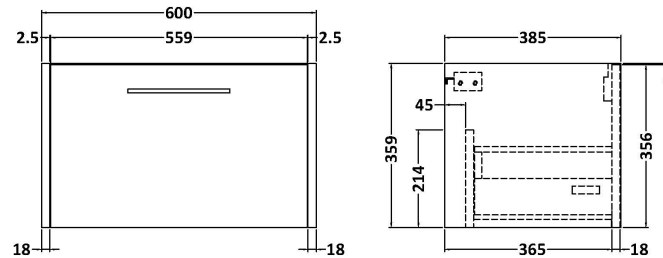

Sales Code: JNU2322F

Description: 1200 Wh 2-Drawer Vanity & Double Basin

Packaging Details

Barcode: 5056462673400

Sales Code: NPF2322

Description: 600 W/H 1-Drawer Unit (385 Deep)

Product Dimensions

Height (mm):	359
Width (mm):	600
Depth (mm):	385
Nett Weight (kg):	13

Packaging Dimensions

Height (mm):	380
Width (mm):	620
Depth (mm):	405
Gross Weight (kg):	13.5

Packaging Data

Box Colour:	Brown Cardboard Box
Box Qty:	1
Label Size:	50 x 100
Label Colour:	White Label
Label Qty:	2

Sales Code: CBM424

Description: Double Ceramic Basin 1208X392

Product Dimensions

Height (mm):	390
Width (mm):	1205
Depth (mm):	175
Nett Weight (kg):	27

Packaging Dimensions

Height (mm):	205
Width (mm):	1270
Depth (mm):	510
Gross Weight (kg):	27

Packaging Data

Box Colour:	Brown Cardboard Box - Printed
Box Qty:	1
Label Size:	100 x 50
Label Colour:	White Label
Label Qty:	2

Outer Box Dimensions (If Applicable)

Height (mm):	
Width (mm):	
Depth (mm):	
Gross Weight (kg):	
Barcode:	5056211875826