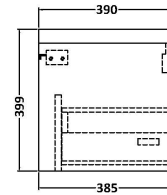

Sales Code: JNU2322F

Description: 1200 Wh 2-Drawer Vanity & Double Basin

Packaging Details

Barcode: 5056462673400

Sales Code: NPF2322

Description: 600 W/H 1-Drawer Unit (385 Deep)

Product Dimensions

Height (mm):	359
Width (mm):	600
Depth (mm):	385
Nett Weight (kg):	13

Packaging Dimensions

Height (mm):	380
Width (mm):	620
Depth (mm):	405
Gross Weight (kg):	13.5

Packaging Data

Box Colour:	Brown Cardboard Box
Box Qty:	1
Label Size:	50 x 100
Label Colour:	White Label
Label Qty:	2

Outer Box Dimensions (If Applicable)

Height (mm):	
Width (mm):	
Depth (mm):	
Gross Weight (kg):	
Barcode:	5056462657158

Product Details

Country of Origin:	United Kingdom
Fitting Instruction:	No
CE & UKCA:	
FSC Certified Materials:	Yes
Colour:	Monument Grey
Construction Method:	Cam & Wood Dowel
Construction Type:	Rigid
Cabinet Finish:	MFC Smooth Matt
Fascia Finish:	MFC Smooth Matt
Cabinet Thickness (mm):	18
Fascia Thickness (mm):	18
Drawer Included:	Yes
Drawer Type:	80mm High Metal S/C Inc Galler
No of Shelves:	0
Hinge Type:	Not Applicable
Hinge Included:	No
Adjustable Legs:	No, Not Required
Fixings Included:	Yes
Handle Style:	Modern
Waste Shroud:	Yes
Handle Included:	Yes, Supplied
Handle Type:	D-Shape

Sales Code: CBM424

Description: Double Ceramic Basin 1208X392

Product Dimensions

Height (mm):	390
Width (mm):	1205
Depth (mm):	175
Nett Weight (kg):	27

Packaging Dimensions

Height (mm):	205
Width (mm):	1270
Depth (mm):	510
Gross Weight (kg):	27