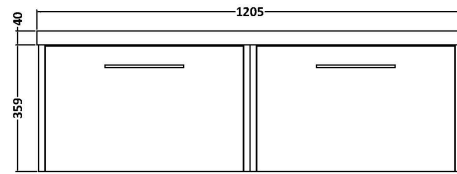

Sales Code: JNU2322C

Description: 1200 Wh 2-Drawer Vanity & Double Basin

Packaging Details

Barcode: 5056462673417

Sales Code: NPF2322

Description: 600 W/H 1-Drawer Unit (385 Deep)

Product Dimensions

Height (mm):	359
Width (mm):	600
Depth (mm):	385
Nett Weight (kg):	13

Packaging Dimensions

Height (mm):	380
Width (mm):	620
Depth (mm):	405
Gross Weight (kg):	13.5

Packaging Data

Box Colour:	Brown Cardboard Box
Box Qty:	1
Label Size:	50 x 100
Label Colour:	White Label
Label Qty:	2

Outer Box Dimensions (If Applicable)

Height (mm):	
Width (mm):	
Depth (mm):	
Gross Weight (kg):	
Barcode:	5056462657158

Product Details

Country of Origin:	United Kingdom
Fitting Instruction:	No
CE & UKCA:	
FSC Certified Materials:	Yes
Colour:	Monument Grey
Construction Method:	Cam & Wood Dowel
Construction Type:	Rigid
Cabinet Finish:	MFC Smooth Matt
Fascia Finish:	MFC Smooth Matt
Cabinet Thickness (mm):	18
Fascia Thickness (mm):	18
Drawer Included:	Yes
Drawer Type:	80mm High Metal S/C Inc Galler
No of Shelves:	0
Hinge Type:	Not Applicable
Hinge Included:	No
Adjustable Legs:	No, Not Required
Fixings Included:	Yes
Handle Style:	Modern
Waste Shroud:	Yes
Handle Included:	Yes, Supplied
Handle Type:	D-Shape

Sales Code: PMB424

Description: Double Polymarble Basin 1205 X 390

Product Dimensions

Height (mm):	390
Width (mm):	1205
Depth (mm):	157
Nett Weight (kg):	18.12

Packaging Dimensions

Height (mm):	100
Width (mm):	1205
Depth (mm):	400
Gross Weight (kg):	18.12