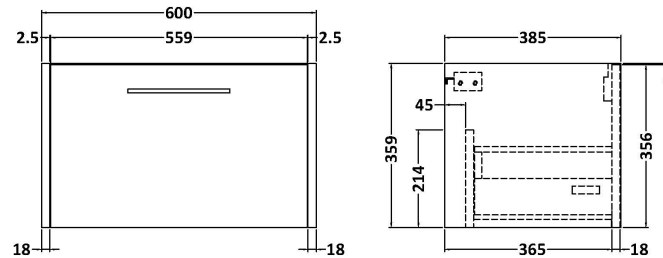

Sales Code: JNU2322C

Description: 1200 Wh 2-Drawer Vanity & Double Basin

Packaging Details

Barcode: 5056462673417

Sales Code: NPF2322

Description: 600 W/H 1-Drawer Unit (385 Deep)

Product Dimensions

Height (mm):	359
Width (mm):	600
Depth (mm):	385
Nett Weight (kg):	13

Packaging Dimensions

Height (mm):	380
Width (mm):	620
Depth (mm):	405
Gross Weight (kg):	13.5

Packaging Data

Box Colour:	Brown Cardboard Box
Box Qty:	1
Label Size:	50 x 100
Label Colour:	White Label
Label Qty:	2

Sales Code: PMB424

Description: Double Polymarble Basin 1205 X 390

Product Dimensions

Height (mm):	390
Width (mm):	1205
Depth (mm):	157
Nett Weight (kg):	18.12

Packaging Dimensions

Height (mm):	100
Width (mm):	1205
Depth (mm):	400
Gross Weight (kg):	18.12

Packaging Data

Box Colour:	Brown Cardboard Box - Printed
Box Qty:	1
Label Size:	100 x 50
Label Colour:	White Label
Label Qty:	2

Outer Box Dimensions (If Applicable)

Height (mm):	
Width (mm):	
Depth (mm):	
Gross Weight (kg):	
Barcode:	5056211815136