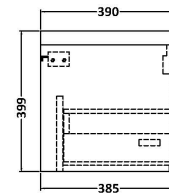

Sales Code: JNU2322C

Description: 1200 Wh 2-Drawer Vanity & Double Basin

Packaging Details

Barcode: 5056462673417

Sales Code: NPF2322

Description: 600 W/H 1-Drawer Unit (385 Deep)

Product Dimensions

Height (mm):	359
Width (mm):	600
Depth (mm):	385
Nett Weight (kg):	13

Packaging Dimensions

Height (mm):	380
Width (mm):	620
Depth (mm):	405
Gross Weight (kg):	13.5

Packaging Data

Box Colour:	Brown Cardboard Box
Box Qty:	1
Label Size:	50 x 100
Label Colour:	White Label
Label Qty:	2

Outer Box Dimensions (If Applicable)

Height (mm):	
Width (mm):	
Depth (mm):	
Gross Weight (kg):	
Barcode:	5056462657158

Product Details

Country of Origin:	United Kingdom
Fitting Instruction:	No
CE & UKCA:	
FSC Certified Materials:	Yes
Colour:	Monument Grey
Construction Method:	Cam & Wood Dowel
Construction Type:	Rigid
Cabinet Finish:	MFC Smooth Matt
Fascia Finish:	MFC Smooth Matt
Cabinet Thickness (mm):	18
Fascia Thickness (mm):	18
Drawer Included:	Yes
Drawer Type:	80mm High Metal S/C Inc Galler
No of Shelves:	0
Hinge Type:	Not Applicable
Hinge Included:	No
Adjustable Legs:	No, Not Required
Fixings Included:	Yes
Handle Style:	Modern
Waste Shroud:	Yes
Handle Included:	Yes, Supplied
Handle Type:	D-Shape

Sales Code: PMB424

Description: Double Polymarble Basin 1205 X 390

Product Dimensions

Height (mm):	390
Width (mm):	1205
Depth (mm):	157
Nett Weight (kg):	18.12

Packaging Dimensions

Height (mm):	100
Width (mm):	1205
Depth (mm):	400
Gross Weight (kg):	18.12