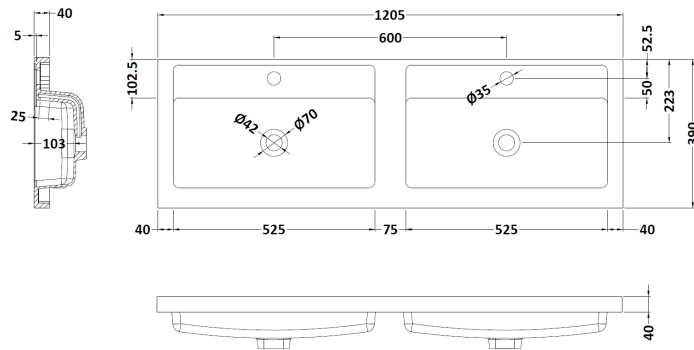

Packaging Dimensions

Height (mm):	380
Width (mm):	620
Depth (mm):	405
Gross Weight (kg):	13.5

Packaging Data

Box Colour:	Brown Cardboard Box
Box Qty:	1
Label Size:	50 x 100
Label Colour:	White Label
Label Qty:	2

Outer Box Dimensions (If Applicable)

Height (mm):	
Width (mm):	
Depth (mm):	
Gross Weight (kg):	
Barcode:	5056462657158

Product Details

Country of Origin:	United Kingdom
Fitting Instruction:	No
CE & UKCA:	
FSC Certified Materials:	Yes
Colour:	Monument Grey
Construction Method:	Cam & Wood Dowel
Construction Type:	Rigid
Cabinet Finish:	MFC Smooth Matt
Fascia Finish:	MFC Smooth Matt
Cabinet Thickness (mm):	18
Fascia Thickness (mm):	18
Drawer Included:	Yes
Drawer Type:	80mm High Metal S/C Inc Galler
No of Shelves:	0
Hinge Type:	Not Applicable
Hinge Included:	No
Adjustable Legs:	No, Not Required
Fixings Included:	Yes
Handle Style:	Modern
Waste Shroud:	Yes
Handle Included:	Yes, Supplied
Handle Type:	D-Shape

Sales Code: PMB424

Description: Double Polymarble Basin 1205 X 390

Product Dimensions

Height (mm):	390
Width (mm):	1205
Depth (mm):	157
Nett Weight (kg):	18.12

Packaging Dimensions

Height (mm):	100
Width (mm):	1205
Depth (mm):	400
Gross Weight (kg):	18.12

Packaging Data

Box Colour:	Brown Cardboard Box - Printed
Box Qty:	1
Label Size:	100 x 50
Label Colour:	White Label
Label Qty:	2

Outer Box Dimensions (If Applicable)

Height (mm):	
Width (mm):	
Depth (mm):	
Gross Weight (kg):	
Barcode:	5056211815136