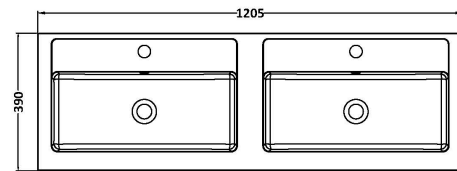

Sales Code: JNU2322C

Description: 1200 Wh 2-Drawer Vanity & Double Basin

Packaging Details

Barcode: 5056462673417

Sales Code: NPF2322

Description: 600 W/H 1-Drawer Unit (385 Deep)

Product Dimensions

Height (mm):	359
Width (mm):	600
Depth (mm):	385
Nett Weight (kg):	13

Packaging Dimensions

Height (mm):	380
Width (mm):	620
Depth (mm):	405
Gross Weight (kg):	13.5

Packaging Data

Box Colour:	Brown Cardboard Box
Box Qty:	1
Label Size:	50 x 100
Label Colour:	White Label
Label Qty:	2

Outer Box Dimensions (If Applicable)

Height (mm):	
Width (mm):	
Depth (mm):	
Gross Weight (kg):	
Barcode:	5056462657158

Product Details

Country of Origin:	United Kingdom
Fitting Instruction:	No
CE & UKCA:	
FSC Certified Materials:	Yes
Colour:	Monument Grey
Construction Method:	Cam & Wood Dowel
Construction Type:	Rigid
Cabinet Finish:	MFC Smooth Matt
Fascia Finish:	MFC Smooth Matt
Cabinet Thickness (mm):	18
Fascia Thickness (mm):	18
Drawer Included:	Yes
Drawer Type:	80mm High Metal S/C Inc Galler
No of Shelves:	0
Hinge Type:	Not Applicable
Hinge Included:	No
Adjustable Legs:	No, Not Required
Fixings Included:	Yes
Handle Style:	Modern
Waste Shroud:	Yes
Handle Included:	Yes, Supplied
Handle Type:	D-Shape

Sales Code: PMB424

Description: Double Polymarble Basin 1205 X 390

Product Dimensions

Height (mm):	390
Width (mm):	1205
Depth (mm):	157
Nett Weight (kg):	18.12

Packaging Dimensions

Height (mm):	100
Width (mm):	1205
Depth (mm):	400
Gross Weight (kg):	18.12