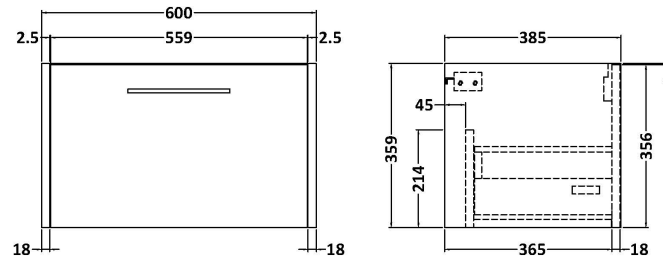

Sales Code: JNU2222C

Description: 1200 Wh 2-Drawer Vanity & Double Basin

Packaging Details

Barcode: 5056462673387

Sales Code: NPF2222

Description: 600 W/H 1-Drawer Unit (385 Deep)

Product Dimensions

Height (mm):	359
Width (mm):	600
Depth (mm):	385
Nett Weight (kg):	13

Packaging Dimensions

Height (mm):	380
Width (mm):	620
Depth (mm):	405
Gross Weight (kg):	13.5

Packaging Data

Box Colour:	Brown Cardboard Box
Box Qty:	1
Label Size:	50 x 100
Label Colour:	White Label
Label Qty:	2

Sales Code: PMB424

Description: Double Polymarble Basin 1205 X 390

Product Dimensions

Height (mm):	390
Width (mm):	1205
Depth (mm):	157
Nett Weight (kg):	18.12

Packaging Dimensions

Height (mm):	100
Width (mm):	1205
Depth (mm):	400
Gross Weight (kg):	18.12

Packaging Data

Box Colour:	Brown Cardboard Box - Printed
Box Qty:	1
Label Size:	100 x 50
Label Colour:	White Label
Label Qty:	2

Outer Box Dimensions (If Applicable)

Height (mm):	
Width (mm):	
Depth (mm):	
Gross Weight (kg):	
Barcode:	5056211815136