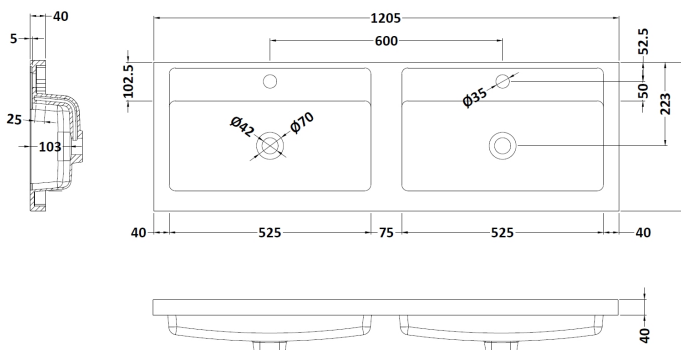

Packaging Dimensions

Height (mm):	380
Width (mm):	620
Depth (mm):	405
Gross Weight (kg):	13.5

Packaging Data

Box Colour:	Brown Cardboard Box
Box Qty:	1
Label Size:	50 x 100
Label Colour:	White Label
Label Qty:	2

Outer Box Dimensions (If Applicable)

Height (mm):	
Width (mm):	
Depth (mm):	
Gross Weight (kg):	
Barcode:	5056462657141

Product Details

Country of Origin:	United Kingdom
Fitting Instruction:	No
CE & UKCA:	
FSC Certified Materials:	Yes
Colour:	Graphite Grey Woodgrain
Construction Method:	Cam & Wood Dowel
Construction Type:	Rigid
Cabinet Finish:	MFC Textured Woodgrain
Fascia Finish:	MFC Textured Woodgrain
Cabinet Thickness (mm):	18
Fascia Thickness (mm):	18
Drawer Included:	Yes
Drawer Type:	80mm High Metal S/C Inc Galler
No of Shelves:	0
Hinge Type:	Not Applicable
Hinge Included:	No
Adjustable Legs:	No, Not Required
Fixings Included:	Yes
Handle Style:	Modern
Waste Shroud:	Yes
Handle Included:	Yes, Supplied
Handle Type:	D-Shape

Sales Code: PMB424

Description: Double Polymarble Basin 1205 X 390

Product Dimensions

Height (mm):	390
Width (mm):	1205
Depth (mm):	157
Nett Weight (kg):	18.12

Packaging Dimensions

Height (mm):	100
Width (mm):	1205
Depth (mm):	400
Gross Weight (kg):	18.12

Packaging Data

Box Colour:	Brown Cardboard Box - Printed
Box Qty:	1
Label Size:	100 x 50
Label Colour:	White Label
Label Qty:	2

Outer Box Dimensions (If Applicable)

Height (mm):	
Width (mm):	
Depth (mm):	
Gross Weight (kg):	
Barcode:	5056211815136