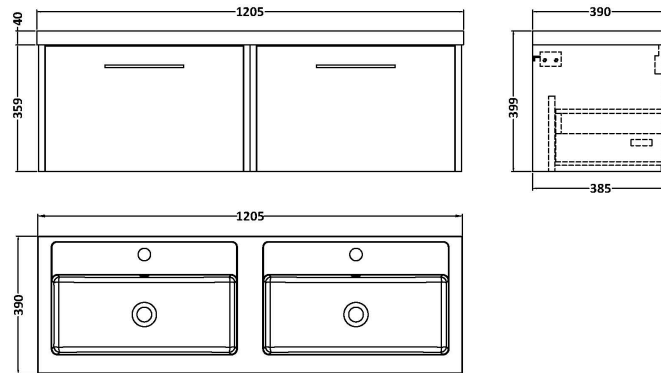

Sales Code: JNU2222C

Description: 1200 Wh 2-Drawer Vanity & Double Basin

Packaging Details

Barcode: 5056462673387

Sales Code: NPF2222

Description: 600 W/H 1-Drawer Unit (385 Deep)

Product Dimensions

Height (mm):	359
Width (mm):	600
Depth (mm):	385
Nett Weight (kg):	13

Packaging Dimensions

Height (mm):	380
Width (mm):	620
Depth (mm):	405
Gross Weight (kg):	13.5

Packaging Data

Box Colour:	Brown Cardboard Box
Box Qty:	1
Label Size:	50 x 100
Label Colour:	White Label
Label Qty:	2

Outer Box Dimensions (If Applicable)

Height (mm):	
Width (mm):	
Depth (mm):	
Gross Weight (kg):	
Barcode:	5056462657141

Product Details

Country of Origin:	United Kingdom
Fitting Instruction:	No
CE & UKCA:	
FSC Certified Materials:	Yes
Colour:	Graphite Grey Woodgrain
Construction Method:	Cam & Wood Dowel
Construction Type:	Rigid
Cabinet Finish:	MFC Textured Woodgrain
Fascia Finish:	MFC Textured Woodgrain
Cabinet Thickness (mm):	18
Fascia Thickness (mm):	18
Drawer Included:	Yes
Drawer Type:	80mm High Metal S/C Inc Galler
No of Shelves:	0
Hinge Type:	Not Applicable
Hinge Included:	No
Adjustable Legs:	No, Not Required
Fixings Included:	Yes
Handle Style:	Modern
Waste Shroud:	Yes
Handle Included:	Yes, Supplied
Handle Type:	D-Shape

Sales Code: PMB424

Description: Double Polymarble Basin 1205 X 390

Product Dimensions

Height (mm):	390
Width (mm):	1205
Depth (mm):	157
Nett Weight (kg):	18.12

Packaging Dimensions

Height (mm):	100
Width (mm):	1205
Depth (mm):	400
Gross Weight (kg):	18.12