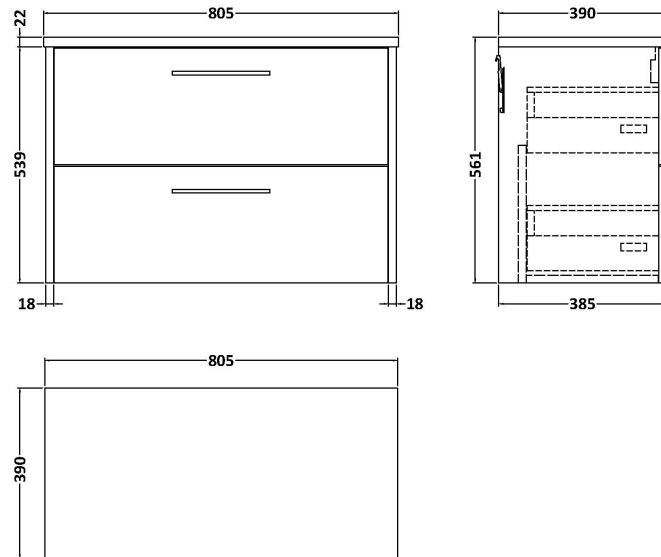

Sales Code: JNU1826LSW

Description: 800 Wh 2-Drawer Vanity & Laminate Top

Packaging Details

Barcode: 5056462673165

Sales Code: NPF1826

Description: 800 W/H 2-Drawer Unit (385 Deep)

Product Dimensions

Height (mm):	539
Width (mm):	800
Depth (mm):	385
Nett Weight (kg):	24.5

Packaging Dimensions

Height (mm):	560
Width (mm):	820
Depth (mm):	405
Gross Weight (kg):	25

Packaging Data

Box Colour:	Brown Cardboard Box
Box Qty:	1
Label Size:	50 x 100
Label Colour:	White Label
Label Qty:	2

Sales Code: LSW800

Description: Laminate Worktop 805X390x22mm

Product Dimensions

Height (mm):	22
Width (mm):	805
Depth (mm):	390
Nett Weight (kg):	2.75

Packaging Dimensions

Height (mm):	25
Width (mm):	810
Depth (mm):	455
Gross Weight (kg):	2.75

Packaging Data

Box Colour:	Brown Cardboard Box
Box Qty:	1
Label Size:	100 x 50
Label Colour:	White Label
Label Qty:	1

Outer Box Dimensions (If Applicable)

Height (mm):	
Width (mm):	
Depth (mm):	
Gross Weight (kg):	
Barcode:	5056211874157