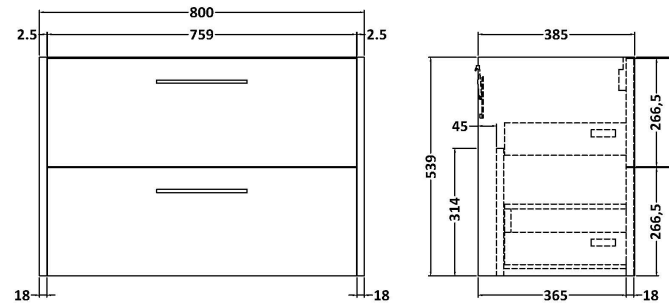

Sales Code: JNU1826LSW

Description: 800 Wh 2-Drawer Vanity & Laminate Top

Packaging Details

Barcode: 5056462673165

Sales Code: NPF1826

Description: 800 W/H 2-Drawer Unit (385 Deep)

Product Dimensions

Height (mm):	539
Width (mm):	800
Depth (mm):	385
Nett Weight (kg):	24.5

Packaging Dimensions

Height (mm):	560
Width (mm):	820
Depth (mm):	405
Gross Weight (kg):	25

Packaging Data

Box Colour:	Brown Cardboard Box
Box Qty:	1
Label Size:	50 x 100
Label Colour:	White Label
Label Qty:	2

Sales Code: LSW800

Description: Laminate Worktop 805X390x22mm

Product Dimensions

Height (mm):	22
Width (mm):	805
Depth (mm):	390
Nett Weight (kg):	2.75

Packaging Dimensions

Height (mm):	25
Width (mm):	810
Depth (mm):	455
Gross Weight (kg):	2.75

Packaging Data

Box Colour:	Brown Cardboard Box
Box Qty:	1
Label Size:	100 x 50
Label Colour:	White Label
Label Qty:	1

Outer Box Dimensions (If Applicable)

Height (mm):	
Width (mm):	
Depth (mm):	
Gross Weight (kg):	
Barcode:	5056211874157