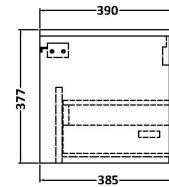

Sales Code: JNU1822W2

Description: 1200 Wh 2-Drawer Vanity & Worktop

Packaging Details

Barcode: 5056462673486

Sales Code: NPF1822

Description: 600 W/H 1-Drawer Unit (385 Deep)

Product Dimensions

Height (mm):	359
Width (mm):	600
Depth (mm):	385
Nett Weight (kg):	13

Packaging Dimensions

Height (mm):	380
Width (mm):	620
Depth (mm):	405
Gross Weight (kg):	13.5

Packaging Data

Box Colour:	Brown Cardboard Box
Box Qty:	1
Label Size:	50 x 100
Label Colour:	White Label
Label Qty:	2

Outer Box Dimensions (If Applicable)

Height (mm):	
Width (mm):	
Depth (mm):	
Gross Weight (kg):	
Barcode:	5056462657172

Product Details

Country of Origin:	United Kingdom
Fitting Instruction:	No
CE & UKCA:	
FSC Certified Materials:	Yes
Colour:	Halifax Oak
Construction Method:	Cam & Wood Dowel
Construction Type:	Rigid
Cabinet Finish:	MFC Textured Woodgrain
Fascia Finish:	MFC Textured Woodgrain
Cabinet Thickness (mm):	18
Fascia Thickness (mm):	18
Drawer Included:	Yes
Drawer Type:	80mm High Metal S/C Inc Galler
No of Shelves:	0
Hinge Type:	Not Applicable
Hinge Included:	No
Adjustable Legs:	No, Not Required
Fixings Included:	Yes
Handle Style:	Modern
Waste Shroud:	Yes
Handle Included:	Yes, Supplied
Handle Type:	D-Shape

Sales Code: MWD1820

Description: 1200 Worktop (1205X390x18mm)

Product Dimensions

Height (mm):	18
Width (mm):	1205
Depth (mm):	390
Nett Weight (kg):	5

Packaging Dimensions

Height (mm):	25
Width (mm):	1225
Depth (mm):	410
Gross Weight (kg):	5