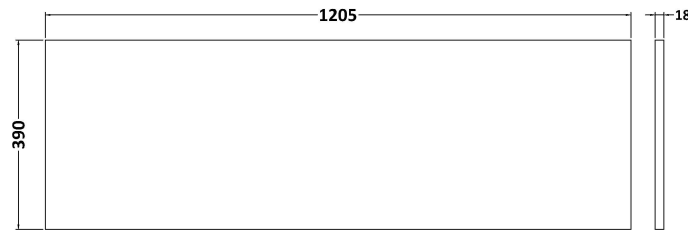

Packaging Dimensions

Height (mm):	380
Width (mm):	620
Depth (mm):	405
Gross Weight (kg):	13.5

Packaging Data

Box Colour:	Brown Cardboard Box
Box Qty:	1
Label Size:	50 x 100
Label Colour:	White Label
Label Qty:	2

Outer Box Dimensions (If Applicable)

Height (mm):	
Width (mm):	
Depth (mm):	
Gross Weight (kg):	
Barcode:	5056462657172

Product Details

Country of Origin:	United Kingdom
Fitting Instruction:	No
CE & UKCA:	
FSC Certified Materials:	Yes
Colour:	Halifax Oak
Construction Method:	Cam & Wood Dowel
Construction Type:	Rigid
Cabinet Finish:	MFC Textured Woodgrain
Fascia Finish:	MFC Textured Woodgrain
Cabinet Thickness (mm):	18
Fascia Thickness (mm):	18
Drawer Included:	Yes
Drawer Type:	80mm High Metal S/C Inc Galler
No of Shelves:	0
Hinge Type:	Not Applicable
Hinge Included:	No
Adjustable Legs:	No, Not Required
Fixings Included:	Yes
Handle Style:	Modern
Waste Shroud:	Yes
Handle Included:	Yes, Supplied
Handle Type:	D-Shape

Sales Code: MWD1820

Description: 1200 Worktop (1205X390x18mm)

Product Dimensions

Height (mm):	18
Width (mm):	1205
Depth (mm):	390
Nett Weight (kg):	5

Packaging Dimensions

Height (mm):	25
Width (mm):	1225
Depth (mm):	410
Gross Weight (kg):	5

Packaging Data

Box Colour:	Brown Cardboard Box - Printed
Box Qty:	1
Label Size:	100 x 50
Label Colour:	Not Applicable
Label Qty:	0

Outer Box Dimensions (If Applicable)

Height (mm):	
Width (mm):	
Depth (mm):	
Gross Weight (kg):	
Barcode:	5056462657592