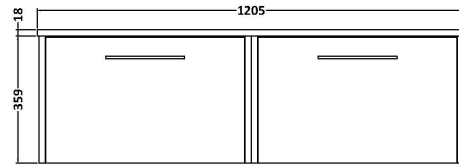

Sales Code: JNU1822W2

Description: 1200 Wh 2-Drawer Vanity & Worktop

Packaging Details

Barcode: 5056462673486

Sales Code: NPF1822

Description: 600 W/H 1-Drawer Unit (385 Deep)

Product Dimensions

Height (mm):	359
Width (mm):	600
Depth (mm):	385
Nett Weight (kg):	13

Packaging Dimensions

Height (mm):	380
Width (mm):	620
Depth (mm):	405
Gross Weight (kg):	13.5

Packaging Data

Box Colour:	Brown Cardboard Box
Box Qty:	1
Label Size:	50 x 100
Label Colour:	White Label
Label Qty:	2

Outer Box Dimensions (If Applicable)

Height (mm):	
Width (mm):	
Depth (mm):	
Gross Weight (kg):	
Barcode:	5056462657172

Product Details

Country of Origin:	United Kingdom
Fitting Instruction:	No
CE & UKCA:	
FSC Certified Materials:	Yes
Colour:	Halifax Oak
Construction Method:	Cam & Wood Dowel
Construction Type:	Rigid
Cabinet Finish:	MFC Textured Woodgrain
Fascia Finish:	MFC Textured Woodgrain
Cabinet Thickness (mm):	18
Fascia Thickness (mm):	18
Drawer Included:	Yes
Drawer Type:	80mm High Metal S/C Inc Galler
No of Shelves:	0
Hinge Type:	Not Applicable
Hinge Included:	No
Adjustable Legs:	No, Not Required
Fixings Included:	Yes
Handle Style:	Modern
Waste Shroud:	Yes
Handle Included:	Yes, Supplied
Handle Type:	D-Shape

Sales Code: MWD1820

Description: 1200 Worktop (1205X390x18mm)

Product Dimensions

Height (mm):	18
Width (mm):	1205
Depth (mm):	390
Nett Weight (kg):	5

Packaging Dimensions

Height (mm):	25
Width (mm):	1225
Depth (mm):	410
Gross Weight (kg):	5