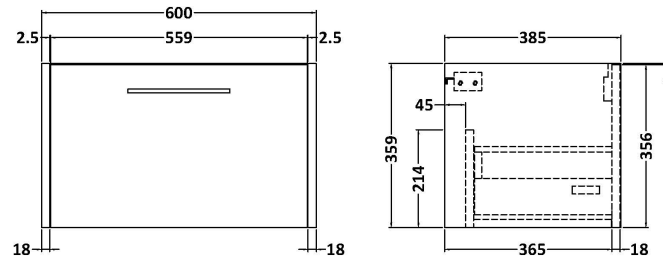

Sales Code: JNU1822W2

Description: 1200 Wh 2-Drawer Vanity & Worktop

Packaging Details

Barcode: 5056462673486

Sales Code: NPF1822

Description: 600 W/H 1-Drawer Unit (385 Deep)

Product Dimensions

Height (mm):	359
Width (mm):	600
Depth (mm):	385
Nett Weight (kg):	13

Packaging Dimensions

Height (mm):	380
Width (mm):	620
Depth (mm):	405
Gross Weight (kg):	13.5

Packaging Data

Box Colour:	Brown Cardboard Box
Box Qty:	1
Label Size:	50 x 100
Label Colour:	White Label
Label Qty:	2

Sales Code: MWD1820

Description: 1200 Worktop (1205X390x18mm)

Product Dimensions

Height (mm):	18
Width (mm):	1205
Depth (mm):	390
Nett Weight (kg):	5

Packaging Dimensions

Height (mm):	25
Width (mm):	1225
Depth (mm):	410
Gross Weight (kg):	5

Packaging Data

Box Colour:	Brown Cardboard Box - Printed
Box Qty:	1
Label Size:	100 x 50
Label Colour:	Not Applicable
Label Qty:	0

Outer Box Dimensions (If Applicable)

Height (mm):	
Width (mm):	
Depth (mm):	
Gross Weight (kg):	
Barcode:	5056462657592