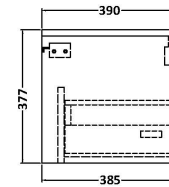

Sales Code: JNU2622W2

Description: 1200 Wh 2-Drawer Vanity & Worktop

Packaging Details

Barcode: 5056462683034

Sales Code: NPF2622

Description: 600 W/H 1-Drawer Unit (385 Deep)

Product Dimensions

Height (mm):	359
Width (mm):	600
Depth (mm):	385
Nett Weight (kg):	13

Packaging Dimensions

Height (mm):	380
Width (mm):	620
Depth (mm):	405
Gross Weight (kg):	13.5

Packaging Data

Box Colour:	Brown Cardboard Box
Box Qty:	1
Label Size:	50 x 100
Label Colour:	White Label
Label Qty:	2

Outer Box Dimensions (If Applicable)

Height (mm):	
Width (mm):	
Depth (mm):	
Gross Weight (kg):	
Barcode:	5056462658865

Product Details

Country of Origin:	United Kingdom
Fitting Instruction:	No
CE & UKCA:	
FSC Certified Materials:	Yes
Colour:	Metallic Slate
Construction Method:	Cam & Wood Dowel
Construction Type:	Rigid
Cabinet Finish:	MFC Textured Matt
Fascia Finish:	MFC Textured Matt
Cabinet Thickness (mm):	18
Fascia Thickness (mm):	18
Drawer Included:	Yes
Drawer Type:	80mm High Metal S/C Inc Galler
No of Shelves:	0
Hinge Type:	Not Applicable
Hinge Included:	No
Adjustable Legs:	No, Not Required
Fixings Included:	Yes
Handle Style:	Modern
Waste Shroud:	Yes
Handle Included:	Yes, Supplied
Handle Type:	D-Shape

Sales Code: MWD2620

Description: 1200 Worktop (1205X390x18mm)

Product Dimensions

Height (mm):	18
Width (mm):	1205
Depth (mm):	390
Nett Weight (kg):	5

Packaging Dimensions

Height (mm):	25
Width (mm):	1225
Depth (mm):	410
Gross Weight (kg):	5