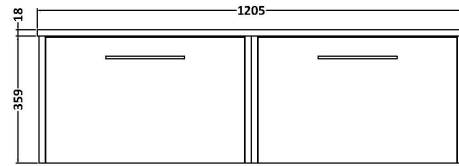

Sales Code: JNU2622W2

Description: 1200 Wh 2-Drawer Vanity & Worktop

Packaging Details

Barcode: 5056462683034

Sales Code: NPF2622

Description: 600 W/H 1-Drawer Unit (385 Deep)

Product Dimensions

Height (mm):	359
Width (mm):	600
Depth (mm):	385
Nett Weight (kg):	13

Packaging Dimensions

Height (mm):	380
Width (mm):	620
Depth (mm):	405
Gross Weight (kg):	13.5

Packaging Data

Box Colour:	Brown Cardboard Box
Box Qty:	1
Label Size:	50 x 100
Label Colour:	White Label
Label Qty:	2

Outer Box Dimensions (If Applicable)

Height (mm):	
Width (mm):	
Depth (mm):	
Gross Weight (kg):	
Barcode:	5056462658865

Product Details

Country of Origin:	United Kingdom
Fitting Instruction:	No
CE & UKCA:	
FSC Certified Materials:	Yes
Colour:	Metallic Slate
Construction Method:	Cam & Wood Dowel
Construction Type:	Rigid
Cabinet Finish:	MFC Textured Matt
Fascia Finish:	MFC Textured Matt
Cabinet Thickness (mm):	18
Fascia Thickness (mm):	18
Drawer Included:	Yes
Drawer Type:	80mm High Metal S/C Inc Galler
No of Shelves:	0
Hinge Type:	Not Applicable
Hinge Included:	No
Adjustable Legs:	No, Not Required
Fixings Included:	Yes
Handle Style:	Modern
Waste Shroud:	Yes
Handle Included:	Yes, Supplied
Handle Type:	D-Shape

Sales Code: MWD2620

Description: 1200 Worktop (1205X390x18mm)

Product Dimensions

Height (mm):	18
Width (mm):	1205
Depth (mm):	390
Nett Weight (kg):	5

Packaging Dimensions

Height (mm):	25
Width (mm):	1225
Depth (mm):	410
Gross Weight (kg):	5