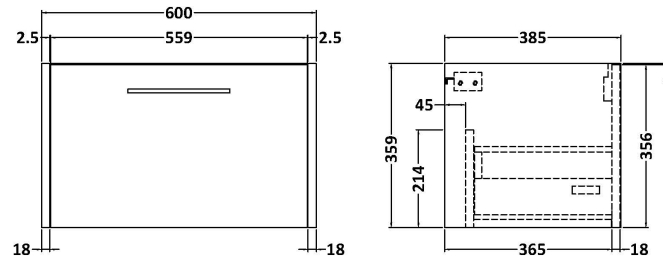

Sales Code: JNU2622W2

Description: 1200 Wh 2-Drawer Vanity & Worktop

Packaging Details

Barcode: 5056462683034

Sales Code: NPF2622

Description: 600 W/H 1-Drawer Unit (385 Deep)

Product Dimensions

Height (mm):	359
Width (mm):	600
Depth (mm):	385
Nett Weight (kg):	13

Packaging Dimensions

Height (mm):	380
Width (mm):	620
Depth (mm):	405
Gross Weight (kg):	13.5

Packaging Data

Box Colour:	Brown Cardboard Box
Box Qty:	1
Label Size:	50 x 100
Label Colour:	White Label
Label Qty:	2

Outer Box Dimensions (If Applicable)

Height (mm):	
Width (mm):	
Depth (mm):	
Gross Weight (kg):	
Barcode:	5056462658865

Product Details

Country of Origin:	United Kingdom
Fitting Instruction:	No
CE & UKCA:	
FSC Certified Materials:	Yes
Colour:	Metallic Slate
Construction Method:	Cam & Wood Dowel
Construction Type:	Rigid
Cabinet Finish:	MFC Textured Matt
Fascia Finish:	MFC Textured Matt
Cabinet Thickness (mm):	18
Fascia Thickness (mm):	18
Drawer Included:	Yes
Drawer Type:	80mm High Metal S/C Inc Galler
No of Shelves:	0
Hinge Type:	Not Applicable
Hinge Included:	No
Adjustable Legs:	No, Not Required
Fixings Included:	Yes
Handle Style:	Modern
Waste Shroud:	Yes
Handle Included:	Yes, Supplied
Handle Type:	D-Shape

Sales Code: MWD2620

Description: 1200 Worktop (1205X390x18mm)

Product Dimensions

Height (mm):	18
Width (mm):	1205
Depth (mm):	390
Nett Weight (kg):	5

Packaging Dimensions

Height (mm):	25
Width (mm):	1225
Depth (mm):	410
Gross Weight (kg):	5