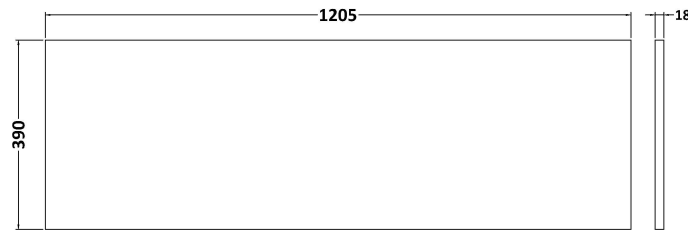

Packaging Dimensions

Height (mm):	380
Width (mm):	620
Depth (mm):	405
Gross Weight (kg):	13.5

Packaging Data

Box Colour:	Brown Cardboard Box
Box Qty:	1
Label Size:	50 x 100
Label Colour:	White Label
Label Qty:	2

Outer Box Dimensions (If Applicable)

Height (mm):	
Width (mm):	
Depth (mm):	
Gross Weight (kg):	
Barcode:	5056462658865

Product Details

Country of Origin:	United Kingdom
Fitting Instruction:	No
CE & UKCA:	
FSC Certified Materials:	Yes
Colour:	Metallic Slate
Construction Method:	Cam & Wood Dowel
Construction Type:	Rigid
Cabinet Finish:	MFC Textured Matt
Fascia Finish:	MFC Textured Matt
Cabinet Thickness (mm):	18
Fascia Thickness (mm):	18
Drawer Included:	Yes
Drawer Type:	80mm High Metal S/C Inc Galler
No of Shelves:	0
Hinge Type:	Not Applicable
Hinge Included:	No
Adjustable Legs:	No, Not Required
Fixings Included:	Yes
Handle Style:	Modern
Waste Shroud:	Yes
Handle Included:	Yes, Supplied
Handle Type:	D-Shape

Sales Code: MWD2620

Description: 1200 Worktop (1205X390x18mm)

Product Dimensions

Height (mm):	18
Width (mm):	1205
Depth (mm):	390
Nett Weight (kg):	5

Packaging Dimensions

Height (mm):	25
Width (mm):	1225
Depth (mm):	410
Gross Weight (kg):	5

Packaging Data

Box Colour:	Brown Cardboard Box - Printed
Box Qty:	1
Label Size:	100 x 50
Label Colour:	Not Applicable
Label Qty:	1

Outer Box Dimensions (If Applicable)

Height (mm):	
Width (mm):	
Depth (mm):	
Gross Weight (kg):	
Barcode:	5056462696683