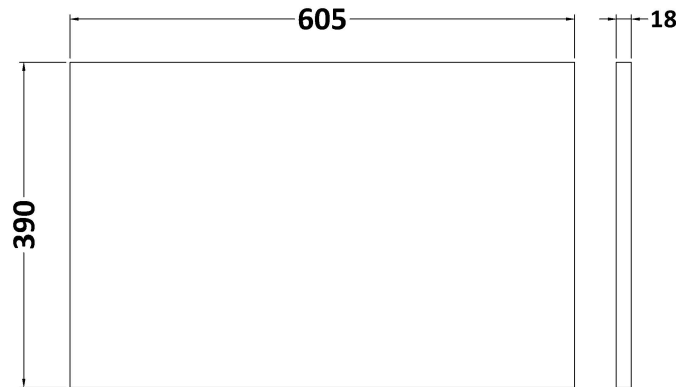

Packaging Dimensions

Height (mm):	560
Width (mm):	620
Depth (mm):	405
Gross Weight (kg):	23

Packaging Data

Box Colour:	Brown Cardboard Box
Box Qty:	1
Label Size:	50 x 100
Label Colour:	White Label
Label Qty:	2

Outer Box Dimensions (If Applicable)

Height (mm):	
Width (mm):	
Depth (mm):	
Gross Weight (kg):	
Barcode:	5056462657257

Product Details

Country of Origin:	United Kingdom
Fitting Instruction:	No
CE & UKCA:	
FSC Certified Materials:	Yes
Colour:	Monument Grey
Construction Method:	Cam & Wood Dowel
Construction Type:	Rigid
Cabinet Finish:	MFC Smooth Matt
Fascia Finish:	MFC Smooth Matt
Cabinet Thickness (mm):	18
Fascia Thickness (mm):	18
Drawer Included:	Yes
Drawer Type:	80mm High Metal S/C Inc Galler
No of Shelves:	0
Hinge Type:	Not Applicable
Hinge Included:	No
Adjustable Legs:	No, Not Required
Fixings Included:	Yes
Handle Style:	Modern
Waste Shroud:	Yes
Handle Included:	Yes, Supplied
Handle Type:	D-Shape

Sales Code: MWD2360

Description: 600 Worktop (605X390x18mm)

Product Dimensions

Height (mm):	18
Width (mm):	605
Depth (mm):	390
Nett Weight (kg):	2.5

Packaging Dimensions

Height (mm):	25
Width (mm):	625
Depth (mm):	410
Gross Weight (kg):	3

Packaging Data

Box Colour:	Brown Cardboard Box - Printed
Box Qty:	1
Label Size:	100 x 50
Label Colour:	Not Applicable
Label Qty:	0

Outer Box Dimensions (If Applicable)

Height (mm):	
Width (mm):	
Depth (mm):	
Gross Weight (kg):	
Barcode:	5056462649979