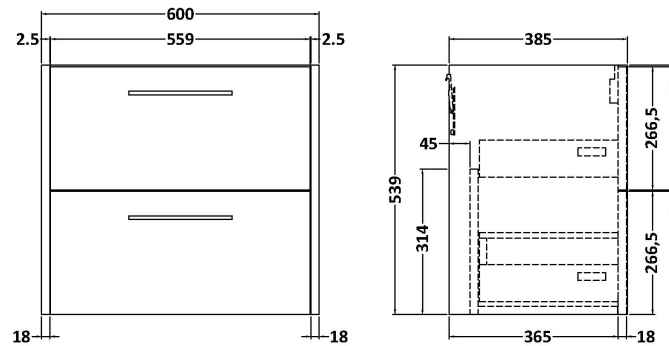

Sales Code: JNU2324W

Description: 600 Wh 2-Drawer Vanity & Worktop

Packaging Details

Barcode: 5056462672311

Sales Code: NPF2324

Description: 600 W/H 2-Drawer Unit (385 Deep)

Product Dimensions

Height (mm):	539
Width (mm):	600
Depth (mm):	385
Nett Weight (kg):	22.5

Packaging Dimensions

Height (mm):	560
Width (mm):	620
Depth (mm):	405
Gross Weight (kg):	23

Packaging Data

Box Colour:	Brown Cardboard Box
Box Qty:	1
Label Size:	50 x 100
Label Colour:	White Label
Label Qty:	2

Outer Box Dimensions (If Applicable)

Height (mm):	
Width (mm):	
Depth (mm):	
Gross Weight (kg):	
Barcode:	5056462657257

Product Details

Country of Origin:	United Kingdom
Fitting Instruction:	No
CE & UKCA:	
FSC Certified Materials:	Yes
Colour:	Monument Grey
Construction Method:	Cam & Wood Dowel
Construction Type:	Rigid
Cabinet Finish:	MFC Smooth Matt
Fascia Finish:	MFC Smooth Matt
Cabinet Thickness (mm):	18
Fascia Thickness (mm):	18
Drawer Included:	Yes
Drawer Type:	80mm High Metal S/C Inc Galler
No of Shelves:	0
Hinge Type:	Not Applicable
Hinge Included:	No
Adjustable Legs:	No, Not Required
Fixings Included:	Yes
Handle Style:	Modern
Waste Shroud:	Yes
Handle Included:	Yes, Supplied
Handle Type:	D-Shape

Sales Code: MWD2360

Description: 600 Worktop (605X390x18mm)

Product Dimensions

Height (mm):	18
Width (mm):	605
Depth (mm):	390
Nett Weight (kg):	2.5

Packaging Dimensions

Height (mm):	25
Width (mm):	625
Depth (mm):	410
Gross Weight (kg):	3