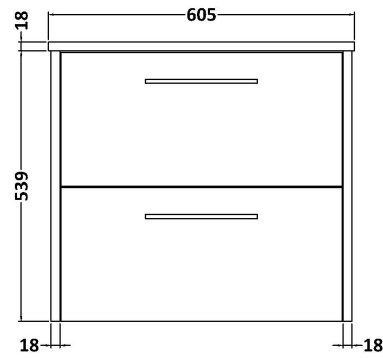

Sales Code: JNU2324W

Description: 600 Wh 2-Drawer Vanity & Worktop

Packaging Details

Barcode: 5056462672311

Sales Code: NPF2324

Description: 600 W/H 2-Drawer Unit (385 Deep)

Product Dimensions

Height (mm):	539
Width (mm):	600
Depth (mm):	385
Nett Weight (kg):	22.5

Packaging Dimensions

Height (mm):	560
Width (mm):	620
Depth (mm):	405
Gross Weight (kg):	23

Packaging Data

Box Colour:	Brown Cardboard Box
Box Qty:	1
Label Size:	50 x 100
Label Colour:	White Label
Label Qty:	2

Outer Box Dimensions (If Applicable)

Height (mm):	
Width (mm):	
Depth (mm):	
Gross Weight (kg):	
Barcode:	5056462657257

Product Details

Country of Origin:	United Kingdom
Fitting Instruction:	No
CE & UKCA:	
FSC Certified Materials:	Yes
Colour:	Monument Grey
Construction Method:	Cam & Wood Dowel
Construction Type:	Rigid
Cabinet Finish:	MFC Smooth Matt
Fascia Finish:	MFC Smooth Matt
Cabinet Thickness (mm):	18
Fascia Thickness (mm):	18
Drawer Included:	Yes
Drawer Type:	80mm High Metal S/C Inc Galler
No of Shelves:	0
Hinge Type:	Not Applicable
Hinge Included:	No
Adjustable Legs:	No, Not Required
Fixings Included:	Yes
Handle Style:	Modern
Waste Shroud:	Yes
Handle Included:	Yes, Supplied
Handle Type:	D-Shape

Sales Code: MWD2360

Description: 600 Worktop (605X390x18mm)

Product Dimensions

Height (mm):	18
Width (mm):	605
Depth (mm):	390
Nett Weight (kg):	2.5

Packaging Dimensions

Height (mm):	25
Width (mm):	625
Depth (mm):	410
Gross Weight (kg):	3