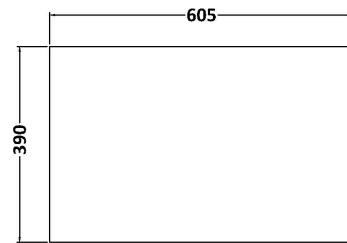

Sales Code: JNU2324W

Description: 600 Wh 2-Drawer Vanity & Worktop

Packaging Details

Barcode: 5056462672311

Sales Code: NPF2324

Description: 600 W/H 2-Drawer Unit (385 Deep)

Product Dimensions

Height (mm):	539
Width (mm):	600
Depth (mm):	385
Nett Weight (kg):	22.5

Packaging Dimensions

Height (mm):	560
Width (mm):	620
Depth (mm):	405
Gross Weight (kg):	23

Packaging Data

Box Colour:	Brown Cardboard Box
Box Qty:	1
Label Size:	50 x 100
Label Colour:	White Label
Label Qty:	2

Outer Box Dimensions (If Applicable)

Height (mm):	
Width (mm):	
Depth (mm):	
Gross Weight (kg):	
Barcode:	5056462657257

Product Details

Country of Origin:	United Kingdom
Fitting Instruction:	No
CE & UKCA:	
FSC Certified Materials:	Yes
Colour:	Monument Grey
Construction Method:	Cam & Wood Dowel
Construction Type:	Rigid
Cabinet Finish:	MFC Smooth Matt
Fascia Finish:	MFC Smooth Matt
Cabinet Thickness (mm):	18
Fascia Thickness (mm):	18
Drawer Included:	Yes
Drawer Type:	80mm High Metal S/C Inc Galler
No of Shelves:	0
Hinge Type:	Not Applicable
Hinge Included:	No
Adjustable Legs:	No, Not Required
Fixings Included:	Yes
Handle Style:	Modern
Waste Shroud:	Yes
Handle Included:	Yes, Supplied
Handle Type:	D-Shape

Sales Code: MWD2360

Description: 600 Worktop (605X390x18mm)

Product Dimensions

Height (mm):	18
Width (mm):	605
Depth (mm):	390
Nett Weight (kg):	2.5

Packaging Dimensions

Height (mm):	25
Width (mm):	625
Depth (mm):	410
Gross Weight (kg):	3