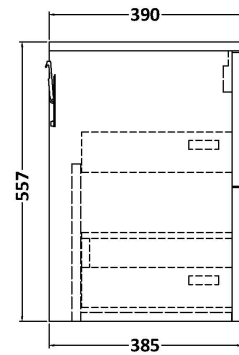

Sales Code: JNU2324W

Description: 600 Wh 2-Drawer Vanity & Worktop

Packaging Details

Barcode: 5056462672311

Sales Code: NPF2324

Description: 600 W/H 2-Drawer Unit (385 Deep)

Product Dimensions

Height (mm):	539
Width (mm):	600
Depth (mm):	385
Nett Weight (kg):	22.5

Packaging Dimensions

Height (mm):	560
Width (mm):	620
Depth (mm):	405
Gross Weight (kg):	23

Packaging Data

Box Colour:	Brown Cardboard Box
Box Qty:	1
Label Size:	50 x 100
Label Colour:	White Label
Label Qty:	2

Outer Box Dimensions (If Applicable)

Height (mm):	
Width (mm):	
Depth (mm):	
Gross Weight (kg):	
Barcode:	5056462657257

Product Details

Country of Origin:	United Kingdom
Fitting Instruction:	No
CE & UKCA:	
FSC Certified Materials:	Yes
Colour:	Monument Grey
Construction Method:	Cam & Wood Dowel
Construction Type:	Rigid
Cabinet Finish:	MFC Smooth Matt
Fascia Finish:	MFC Smooth Matt
Cabinet Thickness (mm):	18
Fascia Thickness (mm):	18
Drawer Included:	Yes
Drawer Type:	80mm High Metal S/C Inc Galler
No of Shelves:	0
Hinge Type:	Not Applicable
Hinge Included:	No
Adjustable Legs:	No, Not Required
Fixings Included:	Yes
Handle Style:	Modern
Waste Shroud:	Yes
Handle Included:	Yes, Supplied
Handle Type:	D-Shape

Sales Code: MWD2360

Description: 600 Worktop (605X390x18mm)

Product Dimensions

Height (mm):	18
Width (mm):	605
Depth (mm):	390
Nett Weight (kg):	2.5

Packaging Dimensions

Height (mm):	25
Width (mm):	625
Depth (mm):	410
Gross Weight (kg):	3