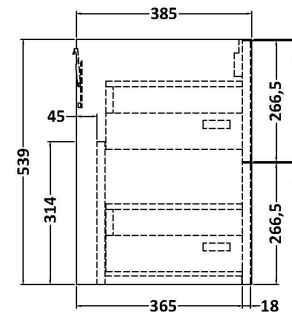

### Product Dimensions

Height (mm):	539
Width (mm):	600
Depth (mm):	385
Nett Weight (kg):	22.5

### Packaging Dimensions

Height (mm):	560
Width (mm):	620
Depth (mm):	405
Gross Weight (kg):	23

### Outer Box Dimensions (If Applicable)

Height (mm):	
Width (mm):	
Depth (mm):	
Gross Weight (kg):	
Barcode:	5056462658889

**Sales Code:** MWD2660

**Description:** 600 Worktop (605X390x18mm)

**Product Dimensions**

Height (mm):	18
Width (mm):	605
Depth (mm):	390
Nett Weight (kg):	2.5

**Packaging Dimensions**

Height (mm):	25
Width (mm):	625
Depth (mm):	410
Gross Weight (kg):	3