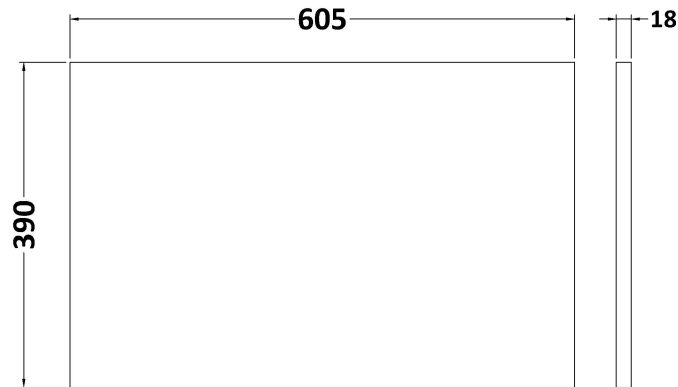

### Product Dimensions

Height (mm):	539
Width (mm):	600
Depth (mm):	385
Nett Weight (kg):	22.5

### Packaging Dimensions

Height (mm):	560
Width (mm):	620
Depth (mm):	405
Gross Weight (kg):	23

### Outer Box Dimensions (If Applicable)

Height (mm):	
Width (mm):	
Depth (mm):	
Gross Weight (kg):	
Barcode:	5056462658889

**Sales Code:** MWD2660

**Description:** 600 Worktop (605X390x18mm)

**Product Dimensions**

Height (mm):	18
Width (mm):	605
Depth (mm):	390
Nett Weight (kg):	2.5

**Packaging Dimensions**

Height (mm):	25
Width (mm):	625
Depth (mm):	410
Gross Weight (kg):	3