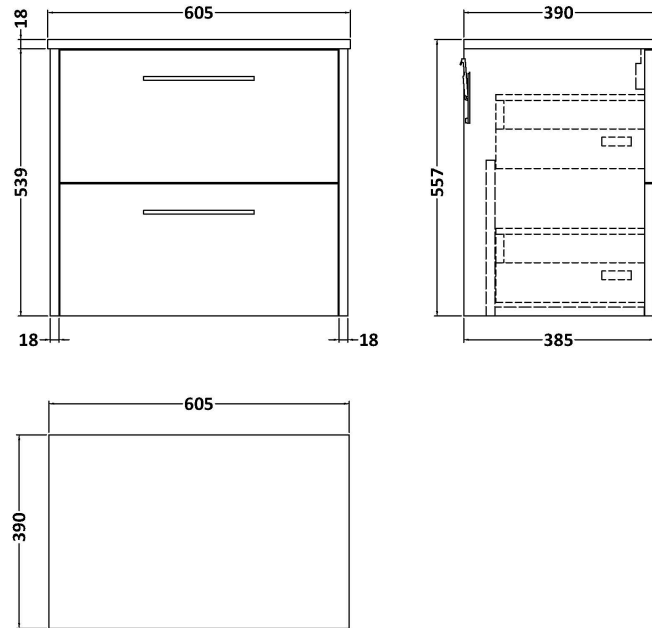

Sales Code: JNU2624W

Description: 600 Wh 2-Drawer Vanity & Worktop

Packaging Details

Barcode: 5056462683003