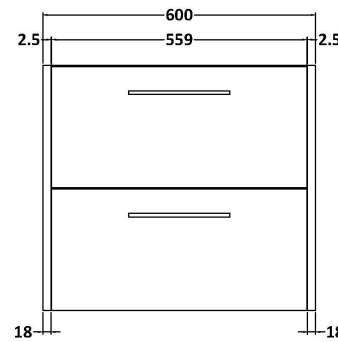

### Product Dimensions

Height (mm):	539
Width (mm):	600
Depth (mm):	385
Nett Weight (kg):	22.5

### Packaging Dimensions

Height (mm):	560
Width (mm):	620
Depth (mm):	405
Gross Weight (kg):	23

### Outer Box Dimensions (If Applicable)

Height (mm):	
Width (mm):	
Depth (mm):	
Gross Weight (kg):	
Barcode:	5056462658889

**Sales Code:** MWD2660

**Description:** 600 Worktop (605X390x18mm)

**Product Dimensions**

Height (mm):	18
Width (mm):	605
Depth (mm):	390
Nett Weight (kg):	2.5

**Packaging Dimensions**

Height (mm):	25
Width (mm):	625
Depth (mm):	410
Gross Weight (kg):	3