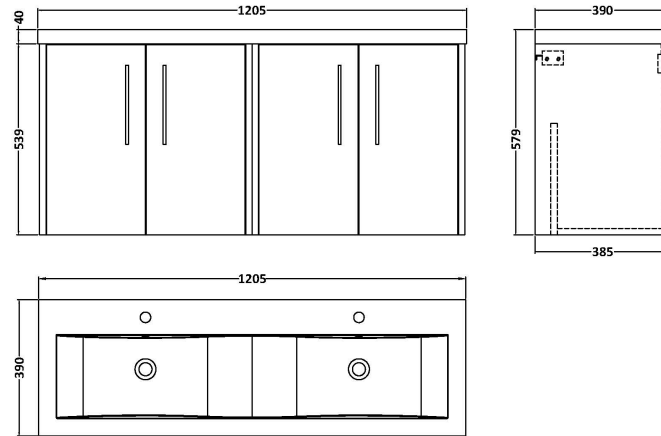

Sales Code: JNU1823F

Description: 1200 Wh 4-Door Vanity & Double Basin

Packaging Details

Barcode: 5056462673318

Sales Code: NPF1823

Description: 600 W/H 2-Door Unit (385 Deep)

Product Dimensions

Height (mm):	539
Width (mm):	600
Depth (mm):	385
Nett Weight (kg):	14.2

Packaging Dimensions

Height (mm):	560
Width (mm):	620
Depth (mm):	405
Gross Weight (kg):	14.7

Packaging Data

Box Colour:	Brown Cardboard Box
Box Qty:	1
Label Size:	50 x 100
Label Colour:	White Label
Label Qty:	2

Outer Box Dimensions (If Applicable)

Height (mm):	
Width (mm):	
Depth (mm):	
Gross Weight (kg):	
Barcode:	5056462657127

Product Details

Country of Origin:	United Kingdom
Fitting Instruction:	No
CE & UKCA:	
FSC Certified Materials:	Yes
Colour:	Halifax Oak
Construction Method:	Cam & Wood Dowel
Construction Type:	Rigid
Cabinet Finish:	MFC Textured Woodgrain
Fascia Finish:	MFC Textured Woodgrain
Cabinet Thickness (mm):	18
Fascia Thickness (mm):	18
Drawer Included:	No
Drawer Type:	Not Applicable
No of Shelves:	0
Hinge Type:	95 Degree Clip-On Soft Close
Hinge Included:	Yes, Supplied
Adjustable Legs:	No, Not Required
Fixings Included:	Yes
Handle Style:	Modern
Waste Shroud:	No
Handle Included:	Yes, Supplied
Handle Type:	D-Shape

Sales Code: CBM424

Description: Double Ceramic Basin 1208X392

Product Dimensions

Height (mm):	390
Width (mm):	1205
Depth (mm):	175
Nett Weight (kg):	27

Packaging Dimensions

Height (mm):	205
Width (mm):	1270
Depth (mm):	510
Gross Weight (kg):	27