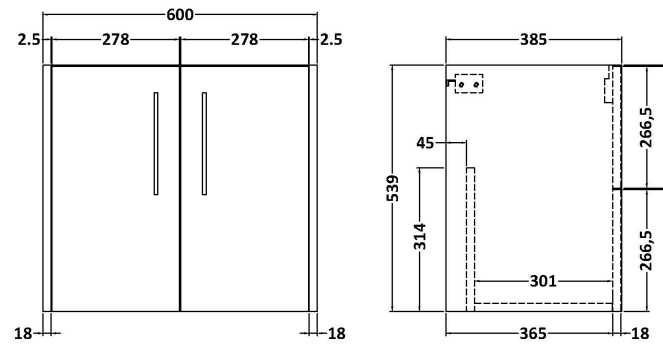

### Product Dimensions

Height (mm):	539
Width (mm):	600
Depth (mm):	385
Nett Weight (kg):	14.2

### Packaging Dimensions

Height (mm):	560
Width (mm):	620
Depth (mm):	405
Gross Weight (kg):	14.7

### Product Dimensions

Height (mm):	390
Width (mm):	1205
Depth (mm):	175
Nett Weight (kg):	27

### Packaging Dimensions

Height (mm):	205
Width (mm):	1270
Depth (mm):	510
Gross Weight (kg):	27