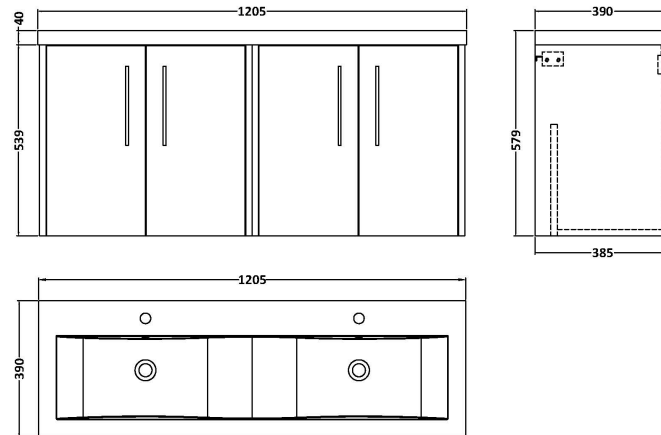

Sales Code: JNU2623F

Description: 1200 Wh 4-Door Vanity & Double Basin

Packaging Details

Barcode: 5056462682945