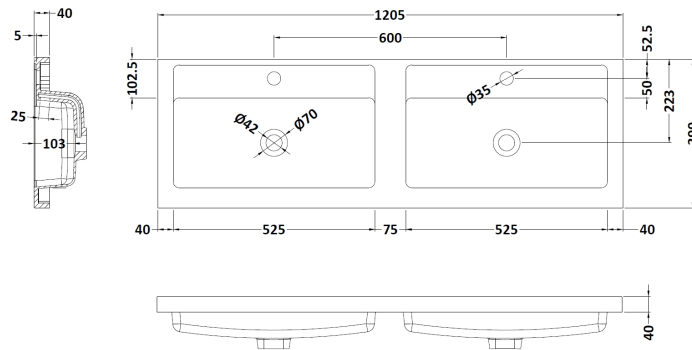

Packaging Dimensions

Height (mm):	560
Width (mm):	620
Depth (mm):	405
Gross Weight (kg):	14.7

Packaging Data

Box Colour:	Brown Cardboard Box
Box Qty:	1
Label Size:	50 x 100
Label Colour:	White Label
Label Qty:	2

Outer Box Dimensions (If Applicable)

Height (mm):	
Width (mm):	
Depth (mm):	
Gross Weight (kg):	
Barcode:	5056462657103

Product Details

Country of Origin:	United Kingdom
Fitting Instruction:	No
CE & UKCA:	
FSC Certified Materials:	Yes
Colour:	Monument Grey
Construction Method:	Cam & Wood Dowel
Construction Type:	Rigid
Cabinet Finish:	MFC Smooth Matt
Fascia Finish:	MFC Smooth Matt
Cabinet Thickness (mm):	18
Fascia Thickness (mm):	18
Drawer Included:	No
Drawer Type:	Not Applicable
No of Shelves:	0
Hinge Type:	95 Degree Clip-On Soft Close
Hinge Included:	Yes, Supplied
Adjustable Legs:	No, Not Required
Fixings Included:	Yes
Handle Style:	Modern
Waste Shroud:	No
Handle Included:	Yes, Supplied
Handle Type:	D-Shape

Sales Code: PMB424

Description: Double Polymarble Basin 1205 X 390

Product Dimensions

Height (mm):	390
Width (mm):	1205
Depth (mm):	157
Nett Weight (kg):	18.12

Packaging Dimensions

Height (mm):	100
Width (mm):	1205
Depth (mm):	400
Gross Weight (kg):	18.12

Packaging Data

Box Colour:	Brown Cardboard Box - Printed
Box Qty:	1
Label Size:	100 x 50
Label Colour:	White Label
Label Qty:	2

Outer Box Dimensions (If Applicable)

Height (mm):	
Width (mm):	
Depth (mm):	
Gross Weight (kg):	
Barcode:	5056211815136