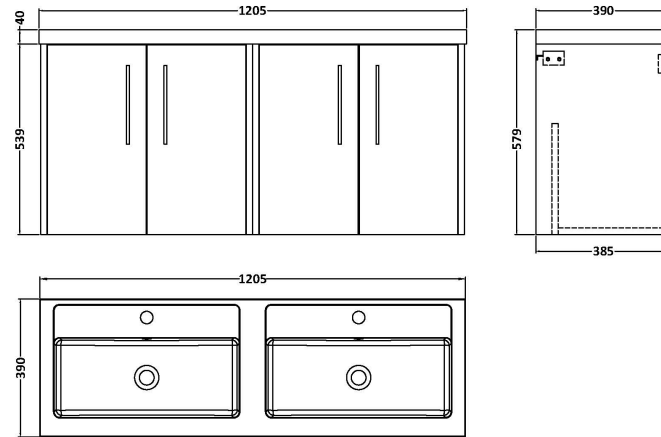

Sales Code: JNU2323C

Description: 1200 Wh 4-Door Vanity & Double Basin

Packaging Details

Barcode: 5056462673264

Sales Code: NPF2323

Description: 600 W/H 2-Door Unit (385 Deep)

Product Dimensions

Height (mm):	539
Width (mm):	600
Depth (mm):	385
Nett Weight (kg):	14.2

Packaging Dimensions

Height (mm):	560
Width (mm):	620
Depth (mm):	405
Gross Weight (kg):	14.7

Packaging Data

Box Colour:	Brown Cardboard Box
Box Qty:	1
Label Size:	50 x 100
Label Colour:	White Label
Label Qty:	2

Outer Box Dimensions (If Applicable)

Height (mm):	
Width (mm):	
Depth (mm):	
Gross Weight (kg):	
Barcode:	5056462657103

Product Details

Country of Origin:	United Kingdom
Fitting Instruction:	No
CE & UKCA:	
FSC Certified Materials:	Yes
Colour:	Monument Grey
Construction Method:	Cam & Wood Dowel
Construction Type:	Rigid
Cabinet Finish:	MFC Smooth Matt
Fascia Finish:	MFC Smooth Matt
Cabinet Thickness (mm):	18
Fascia Thickness (mm):	18
Drawer Included:	No
Drawer Type:	Not Applicable
No of Shelves:	0
Hinge Type:	95 Degree Clip-On Soft Close
Hinge Included:	Yes, Supplied
Adjustable Legs:	No, Not Required
Fixings Included:	Yes
Handle Style:	Modern
Waste Shroud:	No
Handle Included:	Yes, Supplied
Handle Type:	D-Shape

Sales Code: PMB424

Description: Double Polymarble Basin 1205 X 390

Product Dimensions

Height (mm):	390
Width (mm):	1205
Depth (mm):	157
Nett Weight (kg):	18.12

Packaging Dimensions

Height (mm):	100
Width (mm):	1205
Depth (mm):	400
Gross Weight (kg):	18.12