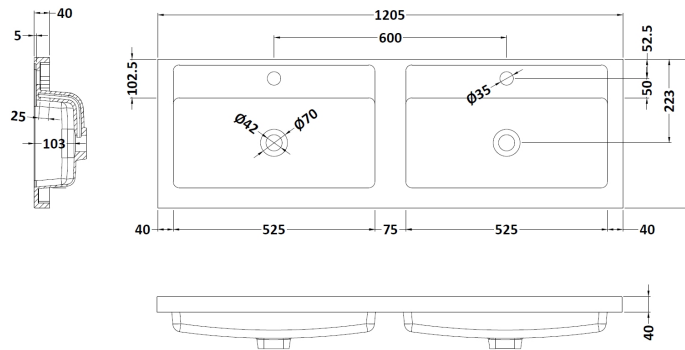

Packaging Dimensions

Height (mm):	560
Width (mm):	620
Depth (mm):	405
Gross Weight (kg):	14.7

Packaging Data

Box Colour:	Brown Cardboard Box
Box Qty:	1
Label Size:	50 x 100
Label Colour:	White Label
Label Qty:	2

Outer Box Dimensions (If Applicable)

Height (mm):	
Width (mm):	
Depth (mm):	
Gross Weight (kg):	
Barcode:	5056462657097

Product Details

Country of Origin:	United Kingdom
Fitting Instruction:	No
CE & UKCA:	
FSC Certified Materials:	Yes
Colour:	Graphite Grey Woodgrain
Construction Method:	Cam & Wood Dowel
Construction Type:	Rigid
Cabinet Finish:	MFC Textured Woodgrain
Fascia Finish:	MFC Textured Woodgrain
Cabinet Thickness (mm):	18
Fascia Thickness (mm):	18
Drawer Included:	No
Drawer Type:	Not Applicable
No of Shelves:	0
Hinge Type:	95 Degree Clip-On Soft Close
Hinge Included:	Yes, Supplied
Adjustable Legs:	No, Not Required
Fixings Included:	Yes
Handle Style:	Modern
Waste Shroud:	No
Handle Included:	Yes, Supplied
Handle Type:	D-Shape

Sales Code: PMB424

Description: Double Polymarble Basin 1205 X 390

Product Dimensions

Height (mm):	390
Width (mm):	1205
Depth (mm):	157
Nett Weight (kg):	18.12

Packaging Dimensions

Height (mm):	100
Width (mm):	1205
Depth (mm):	400
Gross Weight (kg):	18.12

Packaging Data

Box Colour:	Brown Cardboard Box - Printed
Box Qty:	1
Label Size:	100 x 50
Label Colour:	White Label
Label Qty:	2

Outer Box Dimensions (If Applicable)

Height (mm):	
Width (mm):	
Depth (mm):	
Gross Weight (kg):	
Barcode:	5056211815136