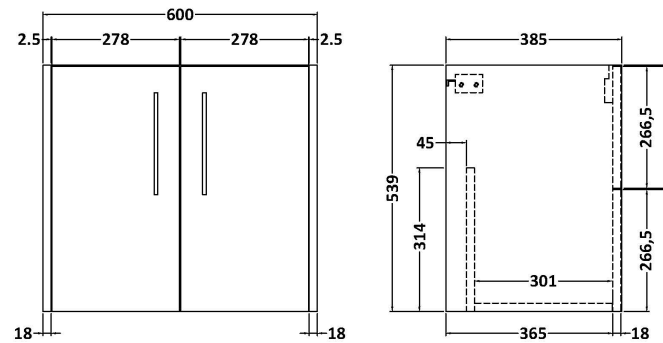

Sales Code: JNU2223C

Description: 1200 Wh 4-Door Vanity & Double Basin

Packaging Details

Barcode: 5056462673233

Sales Code: NPF2223

Description: 600 W/H 2-Door Unit (385 Deep)

Product Dimensions

Height (mm):	539
Width (mm):	600
Depth (mm):	385
Nett Weight (kg):	14.2

Packaging Dimensions

Height (mm):	560
Width (mm):	620
Depth (mm):	405
Gross Weight (kg):	14.7

Packaging Data

Box Colour:	Brown Cardboard Box
Box Qty:	1
Label Size:	50 x 100
Label Colour:	White Label
Label Qty:	2

Outer Box Dimensions (If Applicable)

Height (mm):	
Width (mm):	
Depth (mm):	
Gross Weight (kg):	
Barcode:	5056462657097

Product Details

Country of Origin:	United Kingdom
Fitting Instruction:	No
CE & UKCA:	
FSC Certified Materials:	Yes
Colour:	Graphite Grey Woodgrain
Construction Method:	Cam & Wood Dowel
Construction Type:	Rigid
Cabinet Finish:	MFC Textured Woodgrain
Fascia Finish:	MFC Textured Woodgrain
Cabinet Thickness (mm):	18
Fascia Thickness (mm):	18
Drawer Included:	No
Drawer Type:	Not Applicable
No of Shelves:	0
Hinge Type:	95 Degree Clip-On Soft Close
Hinge Included:	Yes, Supplied
Adjustable Legs:	No, Not Required
Fixings Included:	Yes
Handle Style:	Modern
Waste Shroud:	No
Handle Included:	Yes, Supplied
Handle Type:	D-Shape

Sales Code: PMB424

Description: Double Polymarble Basin 1205 X 390

Product Dimensions

Height (mm):	390
Width (mm):	1205
Depth (mm):	157
Nett Weight (kg):	18.12

Packaging Dimensions

Height (mm):	100
Width (mm):	1205
Depth (mm):	400
Gross Weight (kg):	18.12