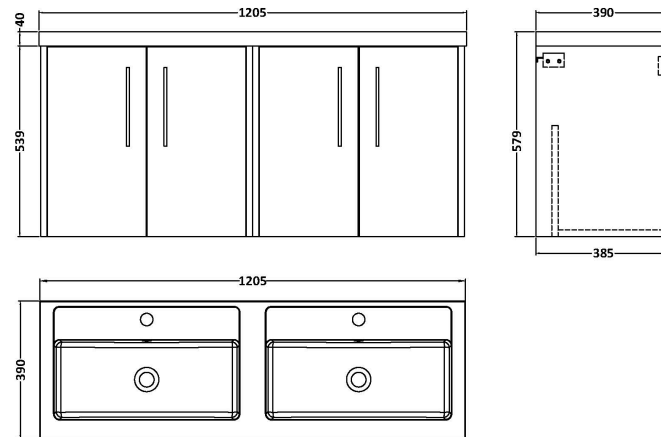

Sales Code: JNU2223C

Description: 1200 Wh 4-Door Vanity & Double Basin

Packaging Details

Barcode: 5056462673233

Sales Code: NPF2223

Description: 600 W/H 2-Door Unit (385 Deep)

Product Dimensions

Height (mm):	539
Width (mm):	600
Depth (mm):	385
Nett Weight (kg):	14.2

Packaging Dimensions

Height (mm):	560
Width (mm):	620
Depth (mm):	405
Gross Weight (kg):	14.7

Packaging Data

Box Colour:	Brown Cardboard Box
Box Qty:	1
Label Size:	50 x 100
Label Colour:	White Label
Label Qty:	2

Outer Box Dimensions (If Applicable)

Height (mm):	
Width (mm):	
Depth (mm):	
Gross Weight (kg):	
Barcode:	5056462657097

Product Details

Country of Origin:	United Kingdom
Fitting Instruction:	No
CE & UKCA:	
FSC Certified Materials:	Yes
Colour:	Graphite Grey Woodgrain
Construction Method:	Cam & Wood Dowel
Construction Type:	Rigid
Cabinet Finish:	MFC Textured Woodgrain
Fascia Finish:	MFC Textured Woodgrain
Cabinet Thickness (mm):	18
Fascia Thickness (mm):	18
Drawer Included:	No
Drawer Type:	Not Applicable
No of Shelves:	0
Hinge Type:	95 Degree Clip-On Soft Close
Hinge Included:	Yes, Supplied
Adjustable Legs:	No, Not Required
Fixings Included:	Yes
Handle Style:	Modern
Waste Shroud:	No
Handle Included:	Yes, Supplied
Handle Type:	D-Shape

Sales Code: PMB424

Description: Double Polymarble Basin 1205 X 390

Product Dimensions

Height (mm):	390
Width (mm):	1205
Depth (mm):	157
Nett Weight (kg):	18.12

Packaging Dimensions

Height (mm):	100
Width (mm):	1205
Depth (mm):	400
Gross Weight (kg):	18.12