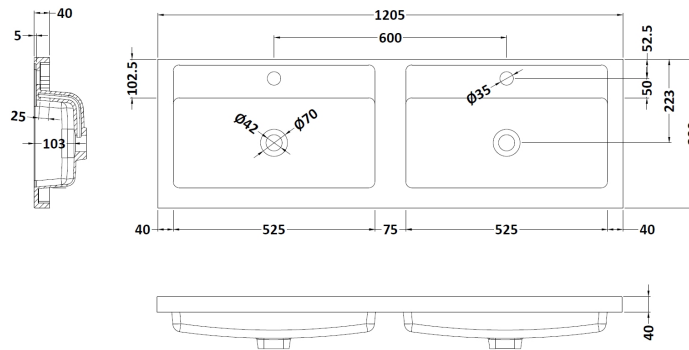

Packaging Dimensions

Height (mm):	560
Width (mm):	620
Depth (mm):	405
Gross Weight (kg):	14.7

Packaging Data

Box Colour:	Brown Cardboard Box
Box Qty:	1
Label Size:	50 x 100
Label Colour:	White Label
Label Qty:	2

Outer Box Dimensions (If Applicable)

Height (mm):	
Width (mm):	
Depth (mm):	
Gross Weight (kg):	
Barcode:	5056462658858

Product Details

Country of Origin:	United Kingdom
Fitting Instruction:	No
CE & UKCA:	
FSC Certified Materials:	Yes
Colour:	Metallic Slate
Construction Method:	Cam & Wood Dowel
Construction Type:	Rigid
Cabinet Finish:	MFC Textured Matt
Fascia Finish:	MFC Textured Matt
Cabinet Thickness (mm):	18
Fascia Thickness (mm):	18
Drawer Included:	No
Drawer Type:	Not Applicable
No of Shelves:	0
Hinge Type:	95 Degree Clip-On Soft Close
Hinge Included:	Yes, Supplied
Adjustable Legs:	No, Not Required
Fixings Included:	Yes
Handle Style:	Modern
Waste Shroud:	No
Handle Included:	Yes, Supplied
Handle Type:	D-Shape

Sales Code: PMB424

Description: Double Polymarble Basin 1205 X 390

Product Dimensions

Height (mm):	390
Width (mm):	1205
Depth (mm):	157
Nett Weight (kg):	18.12

Packaging Dimensions

Height (mm):	100
Width (mm):	1205
Depth (mm):	400
Gross Weight (kg):	18.12

Packaging Data

Box Colour:	Brown Cardboard Box - Printed
Box Qty:	1
Label Size:	100 x 50
Label Colour:	White Label
Label Qty:	2

Outer Box Dimensions (If Applicable)

Height (mm):	
Width (mm):	
Depth (mm):	
Gross Weight (kg):	
Barcode:	5056211815136