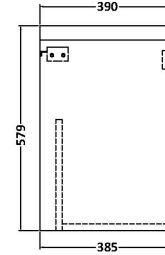

Sales Code: JNU2623C

Description: 1200 Wh 4-Door Vanity & Double Basin

Packaging Details

Barcode: 5056462682914

Sales Code: NPF2623

Description: 600 W/H 2-Door Unit (385 Deep)

Product Dimensions

Height (mm):	539
Width (mm):	600
Depth (mm):	385
Nett Weight (kg):	14.2

Packaging Dimensions

Height (mm):	560
Width (mm):	620
Depth (mm):	405
Gross Weight (kg):	14.7

Packaging Data

Box Colour:	Brown Cardboard Box
Box Qty:	1
Label Size:	50 x 100
Label Colour:	White Label
Label Qty:	2

Sales Code: PMB424

Description: Double Polymarble Basin 1205 X 390

Product Dimensions

Height (mm):	390
Width (mm):	1205
Depth (mm):	157
Nett Weight (kg):	18.12

Packaging Dimensions

Height (mm):	100
Width (mm):	1205
Depth (mm):	400
Gross Weight (kg):	18.12

Packaging Data

Box Colour:	Brown Cardboard Box - Printed
Box Qty:	1
Label Size:	100 x 50
Label Colour:	White Label
Label Qty:	2

Outer Box Dimensions (If Applicable)

Height (mm):	
Width (mm):	
Depth (mm):	
Gross Weight (kg):	
Barcode:	5056211815136