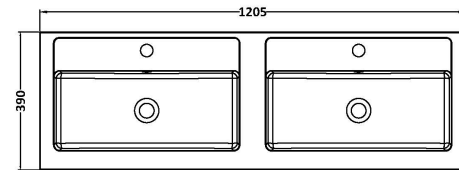

Sales Code: JNU2623C

Description: 1200 Wh 4-Door Vanity & Double Basin

Packaging Details

Barcode: 5056462682914

Sales Code: NPF2623

Description: 600 W/H 2-Door Unit (385 Deep)

Product Dimensions

Height (mm):	539
Width (mm):	600
Depth (mm):	385
Nett Weight (kg):	14.2

Packaging Dimensions

Height (mm):	560
Width (mm):	620
Depth (mm):	405
Gross Weight (kg):	14.7

Packaging Data

Box Colour:	Brown Cardboard Box
Box Qty:	1
Label Size:	50 x 100
Label Colour:	White Label
Label Qty:	2

Outer Box Dimensions (If Applicable)

Height (mm):	
Width (mm):	
Depth (mm):	
Gross Weight (kg):	
Barcode:	5056462658858

Product Details

Country of Origin:	United Kingdom
Fitting Instruction:	No
CE & UKCA:	
FSC Certified Materials:	Yes
Colour:	Metallic Slate
Construction Method:	Cam & Wood Dowel
Construction Type:	Rigid
Cabinet Finish:	MFC Textured Matt
Fascia Finish:	MFC Textured Matt
Cabinet Thickness (mm):	18
Fascia Thickness (mm):	18
Drawer Included:	No
Drawer Type:	Not Applicable
No of Shelves:	0
Hinge Type:	95 Degree Clip-On Soft Close
Hinge Included:	Yes, Supplied
Adjustable Legs:	No, Not Required
Fixings Included:	Yes
Handle Style:	Modern
Waste Shroud:	No
Handle Included:	Yes, Supplied
Handle Type:	D-Shape

Sales Code: PMB424

Description: Double Polymarble Basin 1205 X 390

Product Dimensions

Height (mm):	390
Width (mm):	1205
Depth (mm):	157
Nett Weight (kg):	18.12

Packaging Dimensions

Height (mm):	100
Width (mm):	1205
Depth (mm):	400
Gross Weight (kg):	18.12