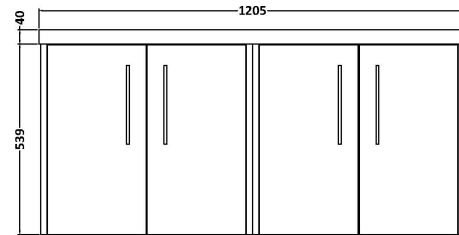

Sales Code: JNU2623C

Description: 1200 Wh 4-Door Vanity & Double Basin

Packaging Details

Barcode: 5056462682914

Sales Code: NPF2623

Description: 600 W/H 2-Door Unit (385 Deep)

Product Dimensions

Height (mm):	539
Width (mm):	600
Depth (mm):	385
Nett Weight (kg):	14.2

Packaging Dimensions

Height (mm):	560
Width (mm):	620
Depth (mm):	405
Gross Weight (kg):	14.7

Packaging Data

Box Colour:	Brown Cardboard Box
Box Qty:	1
Label Size:	50 x 100
Label Colour:	White Label
Label Qty:	2

Sales Code: PMB424

Description: Double Polymarble Basin 1205 X 390

Product Dimensions

Height (mm):	390
Width (mm):	1205
Depth (mm):	157
Nett Weight (kg):	18.12

Packaging Dimensions

Height (mm):	100
Width (mm):	1205
Depth (mm):	400
Gross Weight (kg):	18.12

Packaging Data

Box Colour:	Brown Cardboard Box - Printed
Box Qty:	1
Label Size:	100 x 50
Label Colour:	White Label
Label Qty:	2

Outer Box Dimensions (If Applicable)

Height (mm):	
Width (mm):	
Depth (mm):	
Gross Weight (kg):	
Barcode:	5056211815136