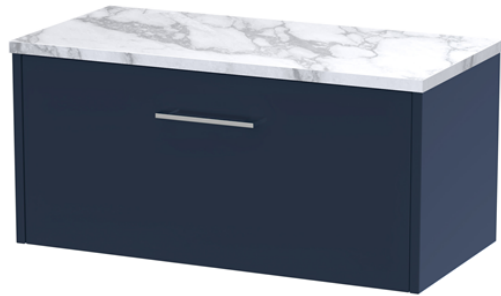

Sales Code: JNU2925LCM

Description: 800 Wh Single Drawer Vanity & Laminate T

### Packaging Details

Barcode: 5056678456170

**Sales Code:** LCM800

**Description:** Laminate Worktop 805X390x22mm

**Product Dimensions**

Height (mm):	22
Width (mm):	805
Depth (mm):	390
Nett Weight (kg):	2.75

### Product Dimensions

Height (mm):	359
Width (mm):	800
Depth (mm):	385
Nett Weight (kg):	17.5