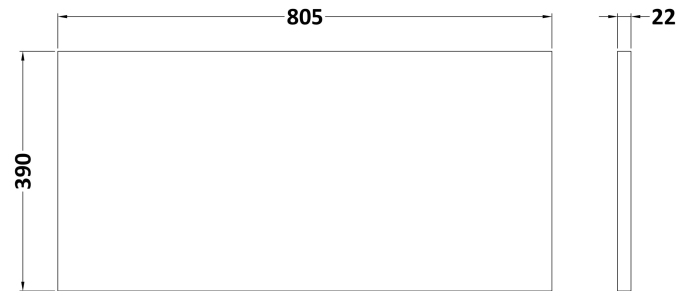

### Packaging Details

Barcode: 5056678456170

**Sales Code:** LCM800

**Description:** Laminate Worktop 805X390x22mm

**Product Dimensions**

Height (mm):	22
Width (mm):	805
Depth (mm):	390
Nett Weight (kg):	2.75

**Packaging Dimensions**

Height (mm):	25
Width (mm):	810
Depth (mm):	455
Gross Weight (kg):	2.75

**Packaging Data**

Box Colour:	Brown Cardboard Box
Box Qty:	1
Label Size:	100 x 50
Label Colour:	White Label
Label Qty:	1

### Product Dimensions

Height (mm):	359
Width (mm):	800
Depth (mm):	385
Nett Weight (kg):	17.5

### Packaging Dimensions

Height (mm):	380
Width (mm):	820
Depth (mm):	405
Gross Weight (kg):	18