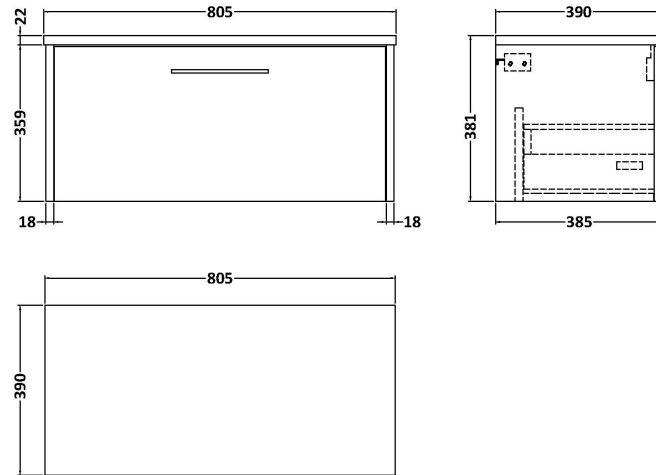

### Packaging Details

Barcode: 5056678456170

**Sales Code:** LCM800

**Description:** Laminate Worktop 805X390x22mm

**Product Dimensions**

Height (mm):	22
Width (mm):	805
Depth (mm):	390
Nett Weight (kg):	2.75

**Packaging Dimensions**

Height (mm):	25
Width (mm):	810
Depth (mm):	455
Gross Weight (kg):	2.75

**Packaging Data**

Box Colour:	Brown Cardboard Box
Box Qty:	1
Label Size:	100 x 50
Label Colour:	White Label
Label Qty:	1

### Product Dimensions

Height (mm):	359
Width (mm):	800
Depth (mm):	385
Nett Weight (kg):	17.5

### Packaging Dimensions

Height (mm):	380
Width (mm):	820
Depth (mm):	405
Gross Weight (kg):	18