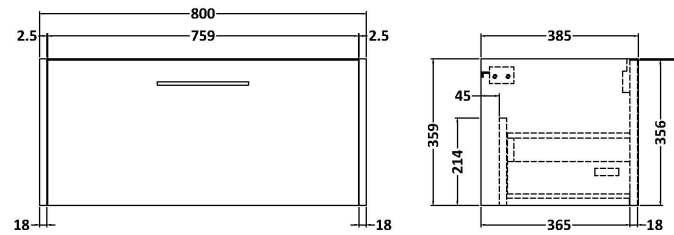

### Packaging Details

Barcode: 5056678456170

**Sales Code:** LCM800

**Description:** Laminate Worktop 805X390x22mm

**Product Dimensions**

Height (mm):	22
Width (mm):	805
Depth (mm):	390
Nett Weight (kg):	2.75

**Packaging Dimensions**

Height (mm):	25
Width (mm):	810
Depth (mm):	455
Gross Weight (kg):	2.75

**Packaging Data**

Box Colour:	Brown Cardboard Box
Box Qty:	1
Label Size:	100 x 50
Label Colour:	White Label
Label Qty:	1

### Product Dimensions

Height (mm):	359
Width (mm):	800
Depth (mm):	385
Nett Weight (kg):	17.5

### Packaging Dimensions

Height (mm):	380
Width (mm):	820
Depth (mm):	405
Gross Weight (kg):	18