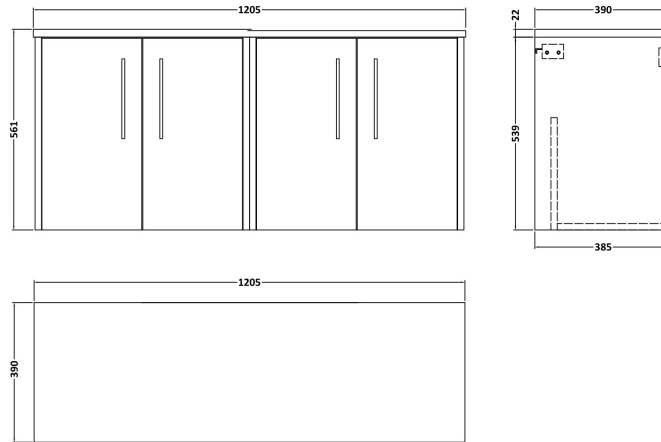

**Sales Code:** JNU2623LSW2

**Description:** 1200 Wh 4-Door Vanity & Laminate Top

**Packaging Details**

Barcode: 5056678457917

**Sales Code:** LSW1200

**Description:** Laminate Worktop 1205X390x22mm

**Product Dimensions**

Height (mm):	22
Width (mm):	1205
Depth (mm):	390
Nett Weight (kg):	5

**Packaging Dimensions**

Height (mm):	25
Width (mm):	1215
Depth (mm):	455
Gross Weight (kg):	5

**Packaging Data**

Box Colour:	Brown Cardboard Box
Box Qty:	1
Label Size:	100 x 50
Label Colour:	White Label
Label Qty:	1

### Product Dimensions

Height (mm):	539
Width (mm):	600
Depth (mm):	385
Nett Weight (kg):	14.2

### Packaging Dimensions

Height (mm):	560
Width (mm):	620
Depth (mm):	405
Gross Weight (kg):	14.7