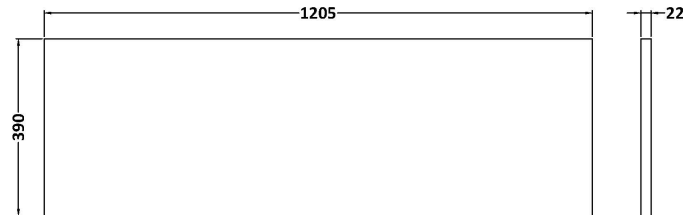

**Sales Code:** JNU2623LSW2

**Description:** 1200 Wh 4-Door Vanity & Laminate Top

**Packaging Details**

Barcode: 5056678457917

**Sales Code:** LSW1200

**Description:** Laminate Worktop 1205X390x22mm

**Product Dimensions**

Height (mm):	22
Width (mm):	1205
Depth (mm):	390
Nett Weight (kg):	5

**Packaging Dimensions**

Height (mm):	25
Width (mm):	1215
Depth (mm):	455
Gross Weight (kg):	5

**Packaging Data**

Box Colour:	Brown Cardboard Box
Box Qty:	1
Label Size:	100 x 50
Label Colour:	White Label
Label Qty:	1

### Product Dimensions

Height (mm):	539
Width (mm):	600
Depth (mm):	385
Nett Weight (kg):	14.2

### Packaging Dimensions

Height (mm):	560
Width (mm):	620
Depth (mm):	405
Gross Weight (kg):	14.7