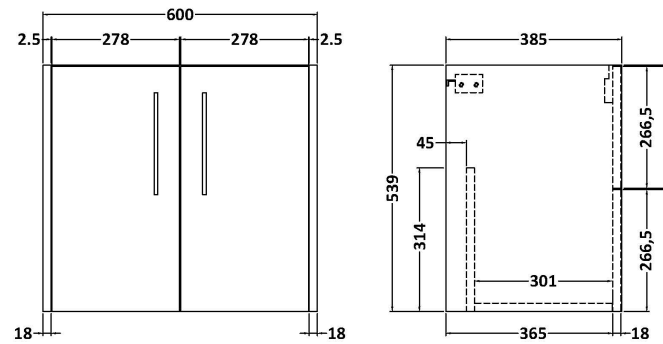

Height (mm):	22
Width (mm):	1205
Depth (mm):	390
Nett Weight (kg):	5

**Packaging Dimensions**

Height (mm):	25
Width (mm):	1215
Depth (mm):	455
Gross Weight (kg):	5

**Packaging Data**

Box Colour:	Brown Cardboard Box
Box Qty:	1
Label Size:	100 x 50
Label Colour:	White Label
Label Qty:	1

**Outer Box Dimensions (If Applicable)**

Height (mm):	
Width (mm):	
Depth (mm):	
Gross Weight (kg):	
Barcode:	5056678449905

**Product Details**

Country of Origin:	United Kingdom
Fitting Instruction:	No
CE & UKCA:	N/A
FSC Certified Materials:	Yes
Colour:	Sparkling White
Construction Method:	Not Applicable
Construction Type:	Not Applicable
Cabinet Finish:	Not Applicable
Fascia Finish:	MFC Laminated
Cabinet Thickness (mm):	
Fascia Thickness (mm):	22
Drawer Included:	No
Drawer Type:	Not Applicable
No of Shelves:	0
Hinge Type:	Not Applicable
Hinge Included:	No
Adjustable Legs:	No, Not Required
Fixings Included:	No
Handle Style:	Not Applicable
Waste Shroud:	Not Applicable
Handle Included:	No
Handle Type:	Not Applicable

### Product Dimensions

Height (mm):	539
Width (mm):	600
Depth (mm):	385
Nett Weight (kg):	14.2

### Packaging Dimensions

Height (mm):	560
Width (mm):	620
Depth (mm):	405
Gross Weight (kg):	14.7