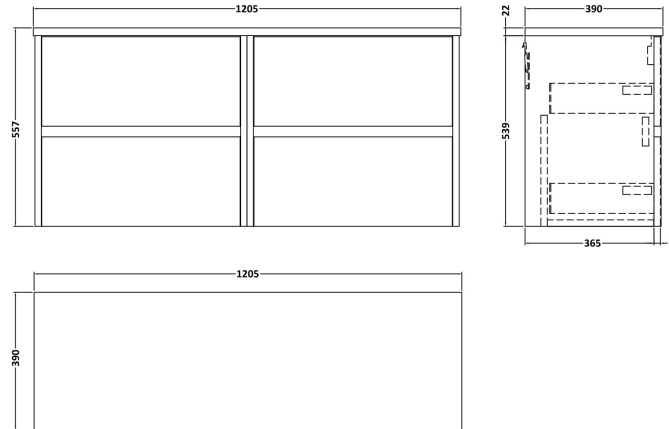

**Sales Code:** HAV2904LCM2

**Description:** 1200 W/H 4-Drawer Unit & Laminate Top

**Packaging Details**

Barcode: 5056678458211

**Sales Code:** LCM1200

**Description:** Laminate Worktop 1205X390x22mm

**Product Dimensions**

Height (mm):	22
Width (mm):	1205
Depth (mm):	390
Nett Weight (kg):	5

**Packaging Dimensions**

Height (mm):	25
Width (mm):	1215
Depth (mm):	455
Gross Weight (kg):	5

**Packaging Data**

Box Colour:	Brown Cardboard Box
Box Qty:	1
Label Size:	100 x 50
Label Colour:	White Label
Label Qty:	1

### Product Dimensions

Height (mm):	539
Width (mm):	600
Depth (mm):	385
Nett Weight (kg):	22.5

### Packaging Dimensions

Height (mm):	560
Width (mm):	620
Depth (mm):	405
Gross Weight (kg):	23