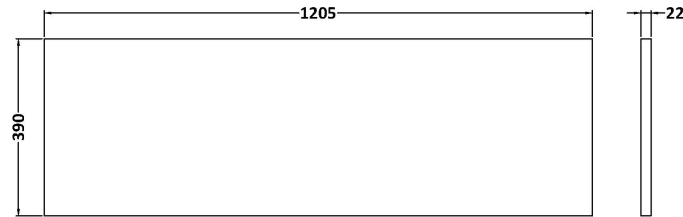

**Sales Code:** HAV2904LCM2

**Description:** 1200 W/H 4-Drawer Unit & Laminate Top

**Packaging Details**

Barcode: 5056678458211

**Sales Code:** LCM1200

**Description:** Laminate Worktop 1205X390x22mm

**Product Dimensions**

Height (mm):	22
Width (mm):	1205
Depth (mm):	390
Nett Weight (kg):	5

**Packaging Dimensions**

Height (mm):	25
Width (mm):	1215
Depth (mm):	455
Gross Weight (kg):	5

**Packaging Data**

Box Colour:	Brown Cardboard Box
Box Qty:	1
Label Size:	100 x 50
Label Colour:	White Label
Label Qty:	1

### Product Dimensions

Height (mm):	539
Width (mm):	600
Depth (mm):	385
Nett Weight (kg):	22.5

### Packaging Dimensions

Height (mm):	560
Width (mm):	620
Depth (mm):	405
Gross Weight (kg):	23