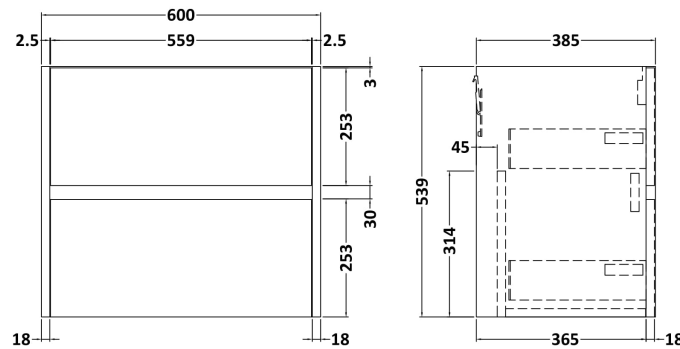

Height (mm):	22
Width (mm):	1205
Depth (mm):	390
Nett Weight (kg):	5

**Packaging Dimensions**

Height (mm):	25
Width (mm):	1215
Depth (mm):	455
Gross Weight (kg):	5

**Packaging Data**

Box Colour:	Brown Cardboard Box
Box Qty:	1
Label Size:	100 x 50
Label Colour:	White Label
Label Qty:	1

**Outer Box Dimensions (If Applicable)**

Height (mm):	
Width (mm):	
Depth (mm):	
Gross Weight (kg):	
Barcode:	5056678449936

**Product Details**

Country of Origin:	United Kingdom
Fitting Instruction:	No
CE & UKCA:	N/A
FSC Certified Materials:	Yes
Colour:	Carrera Marble
Construction Method:	Not Applicable
Construction Type:	Not Applicable
Cabinet Finish:	Not Applicable
Fascia Finish:	MFC Laminated
Cabinet Thickness (mm):	
Fascia Thickness (mm):	22
Drawer Included:	No
Drawer Type:	Not Applicable
No of Shelves:	0
Hinge Type:	Not Applicable
Hinge Included:	No
Adjustable Legs:	No, Not Required
Fixings Included:	No
Handle Style:	Not Applicable
Waste Shroud:	Not Applicable
Handle Included:	No
Handle Type:	Not Applicable

### Product Dimensions

Height (mm):	539
Width (mm):	600
Depth (mm):	385
Nett Weight (kg):	22.5

### Packaging Dimensions

Height (mm):	560
Width (mm):	620
Depth (mm):	405
Gross Weight (kg):	23