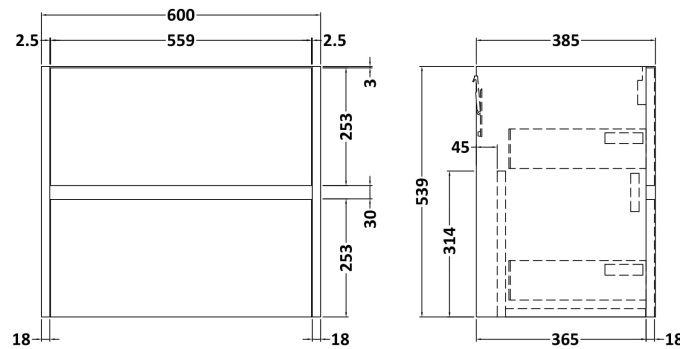

Height (mm):	22
Width (mm):	1205
Depth (mm):	390
Nett Weight (kg):	5

**Packaging Dimensions**

Height (mm):	25
Width (mm):	1215
Depth (mm):	455
Gross Weight (kg):	5

**Packaging Data**

Box Colour:	Brown Cardboard Box
Box Qty:	1
Label Size:	100 x 50
Label Colour:	White Label
Label Qty:	1

### Product Dimensions

Height (mm):	539
Width (mm):	600
Depth (mm):	385
Nett Weight (kg):	22.5

### Packaging Dimensions

Height (mm):	560
Width (mm):	620
Depth (mm):	405
Gross Weight (kg):	23

### Outer Box Dimensions (If Applicable)

Height (mm):	
Width (mm):	
Depth (mm):	
Gross Weight (kg):	
Barcode:	5056462670799