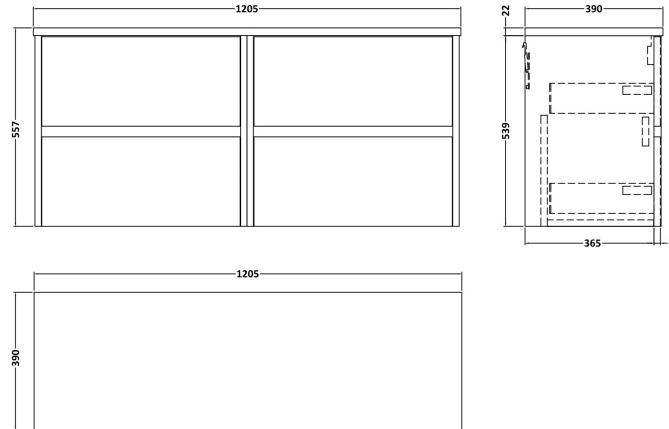

**Sales Code:** HAV804LSB2

**Description:** 1200 W/H 4-Drawer Unit & Laminate Top

**Packaging Details**

Barcode: 5056678458266

**Sales Code:** LSB1200

**Description:** Laminate Worktop 1205X390x22mm

**Product Dimensions**

Height (mm):	22
Width (mm):	1205
Depth (mm):	390
Nett Weight (kg):	5

**Packaging Dimensions**

Height (mm):	25
Width (mm):	1215
Depth (mm):	455
Gross Weight (kg):	5

**Packaging Data**

Box Colour:	Brown Cardboard Box
Box Qty:	1
Label Size:	100 x 50
Label Colour:	White Label
Label Qty:	1

### Product Dimensions

Height (mm):	539
Width (mm):	600
Depth (mm):	385
Nett Weight (kg):	22.5

### Packaging Dimensions

Height (mm):	560
Width (mm):	620
Depth (mm):	405
Gross Weight (kg):	23