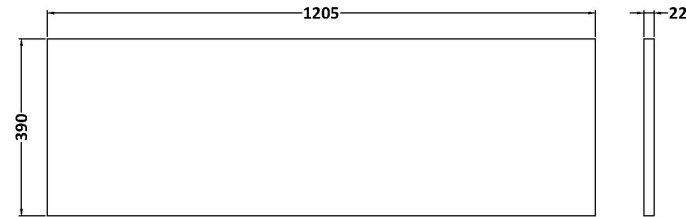

**Sales Code:** HAV804LSB2

**Description:** 1200 W/H 4-Drawer Unit & Laminate Top

**Packaging Details**

Barcode: 5056678458266

**Sales Code:** LSB1200

**Description:** Laminate Worktop 1205X390x22mm

**Product Dimensions**

Height (mm):	22
Width (mm):	1205
Depth (mm):	390
Nett Weight (kg):	5

**Packaging Dimensions**

Height (mm):	25
Width (mm):	1215
Depth (mm):	455
Gross Weight (kg):	5

**Packaging Data**

Box Colour:	Brown Cardboard Box
Box Qty:	1
Label Size:	100 x 50
Label Colour:	White Label
Label Qty:	1

### Product Dimensions

Height (mm):	539
Width (mm):	600
Depth (mm):	385
Nett Weight (kg):	22.5

### Packaging Dimensions

Height (mm):	560
Width (mm):	620
Depth (mm):	405
Gross Weight (kg):	23