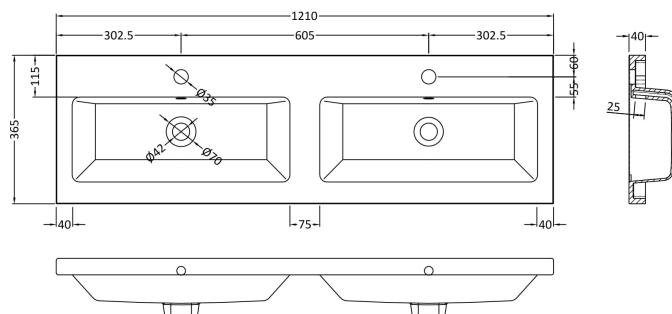

Sales Code: CBI3032A

Description: 1200 Wh 4-Drawer Vanity W/Double Basin

Packaging Details

Barcode: 5056678453711

Sales Code: CBM425

Description: Double Ceramic Basin 1208X358

Product Dimensions

Height (mm):	360
Width (mm):	1205
Depth (mm):	140
Nett Weight (kg):	25.3

Packaging Dimensions

Height (mm):	205
Width (mm):	1270
Depth (mm):	470
Gross Weight (kg):	25.3

Packaging Data

Box Colour:	Brown Cardboard Box - Printed
Box Qty:	1
Label Size:	100 x 50
Label Colour:	White Label
Label Qty:	2

Outer Box Dimensions (If Applicable)

Height (mm):	
Width (mm):	
Depth (mm):	
Gross Weight (kg):	
Barcode:	5056211875840

Product Details

Country of Origin:	China
Fitting Instruction:	No
Certification: CE & UKCA:	No
WRAS:	N/A
WRAS No:	N/A
Product Material:	Vitreous China
Fixing Supplied:	No

Sales Code: OFF3037

Description: 600 2-Drawer Wall Hung Unit (355mm)

Product Dimensions

Height (mm):	540
Width (mm):	600
Depth (mm):	383
Nett Weight (kg):	21

Packaging Dimensions

Height (mm):	375
Width (mm):	620
Depth (mm):	560
Gross Weight (kg):	21.5