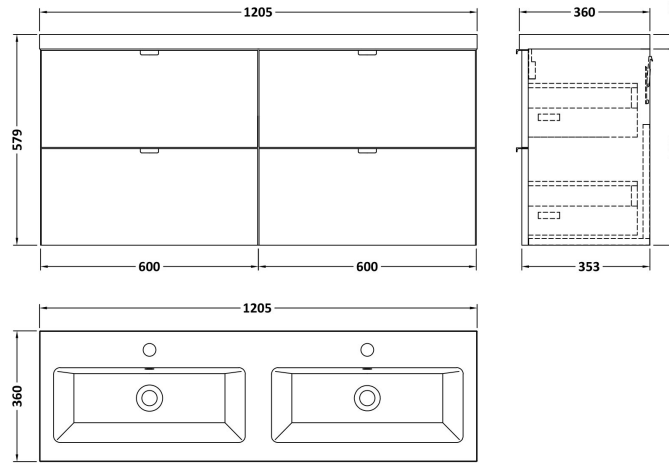

Sales Code: CBI3032A

Description: 1200 Wh 4-Drawer Vanity W/Double Basin

Packaging Details

Barcode: 5056678453711

Sales Code: CBM425

Description: Double Ceramic Basin 1208X358

Product Dimensions

Height (mm):	360
Width (mm):	1205
Depth (mm):	140
Nett Weight (kg):	25.3

Packaging Dimensions

Height (mm):	205
Width (mm):	1270
Depth (mm):	470
Gross Weight (kg):	25.3

Packaging Data

Box Colour:	Brown Cardboard Box - Printed
Box Qty:	1
Label Size:	100 x 50
Label Colour:	White Label
Label Qty:	2

Outer Box Dimensions (If Applicable)

Height (mm):	
Width (mm):	
Depth (mm):	
Gross Weight (kg):	
Barcode:	5056211875840

Product Details

Country of Origin:	China
Fitting Instruction:	No
Certification: CE & UKCA:	No
WRAS:	N/A
WRAS No:	N/A
Product Material:	Vitreous China
Fixing Supplied:	No

Sales Code: OFF3037

Description: 600 2-Drawer Wall Hung Unit (355mm)

Product Dimensions

Height (mm):	540
Width (mm):	600
Depth (mm):	383
Nett Weight (kg):	21

Packaging Dimensions

Height (mm):	375
Width (mm):	620
Depth (mm):	560
Gross Weight (kg):	21.5