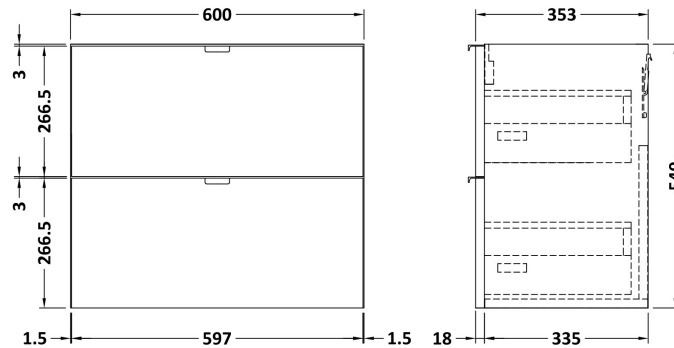

Packaging Dimensions

Height (mm):	205
Width (mm):	1270
Depth (mm):	470
Gross Weight (kg):	25.3

Packaging Data

Box Colour:	Brown Cardboard Box - Printed
Box Qty:	1
Label Size:	100 x 50
Label Colour:	White Label
Label Qty:	2

Outer Box Dimensions (If Applicable)

Height (mm):	
Width (mm):	
Depth (mm):	
Gross Weight (kg):	
Barcode:	5056211875840

Product Details

Country of Origin:	China
Fitting Instruction:	No
Certification: CE & UKCA:	No
WRAS:	N/A
WRAS No:	N/A
Product Material:	Vitreous China
Fixing Supplied:	No

Sales Code: OFF3037

Description: 600 2-Drawer Wall Hung Unit (355mm)

Product Dimensions

Height (mm):	540
Width (mm):	600
Depth (mm):	383
Nett Weight (kg):	21

Packaging Dimensions

Height (mm):	375
Width (mm):	620
Depth (mm):	560
Gross Weight (kg):	21.5

Packaging Data

Box Colour:	Brown Cardboard Box
Box Qty:	1
Label Size:	100 x 50
Label Colour:	White Label
Label Qty:	2

Outer Box Dimensions (If Applicable)

Height (mm):	
Width (mm):	
Depth (mm):	
Gross Weight (kg):	
Barcode:	5056678436936