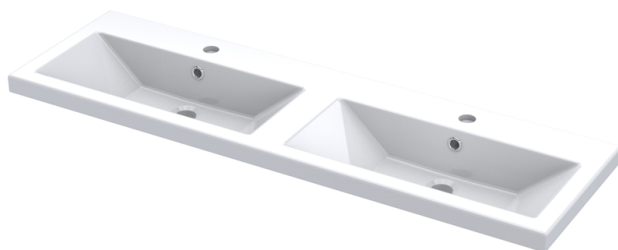

Sales Code: CBI3032A

Description: 1200 Wh 4-Drawer Vanity W/Double Basin

Packaging Details

Barcode: 5056678453711

Sales Code: CBM425

Description: Double Ceramic Basin 1208X358

Product Dimensions

Height (mm):	360
Width (mm):	1205
Depth (mm):	140
Nett Weight (kg):	25.3

Packaging Dimensions

Height (mm):	205
Width (mm):	1270
Depth (mm):	470
Gross Weight (kg):	25.3

Packaging Data

Box Colour:	Brown Cardboard Box - Printed
Box Qty:	1
Label Size:	100 x 50
Label Colour:	White Label
Label Qty:	2

Outer Box Dimensions (If Applicable)

Height (mm):	
Width (mm):	
Depth (mm):	
Gross Weight (kg):	
Barcode:	5056211875840

Product Details

Country of Origin:	China
Fitting Instruction:	No
Certification: CE & UKCA:	No
WRAS:	N/A
WRAS No:	N/A
Product Material:	Vitreous China
Fixing Supplied:	No