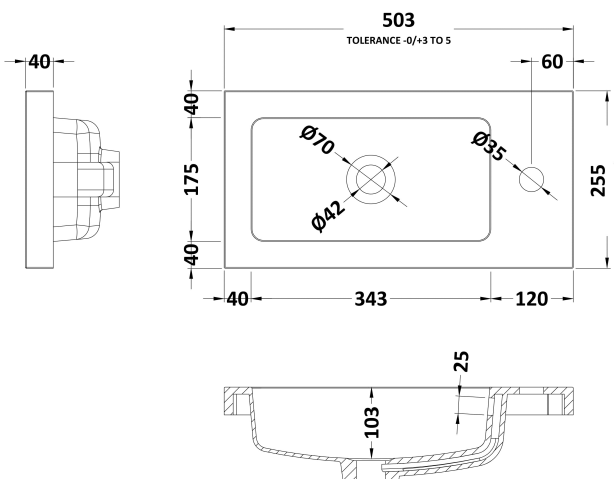

Packaging Dimensions

Height (mm):	290
Width (mm):	525
Depth (mm):	900
Gross Weight (kg):	15.5

Packaging Data

Box Colour:	Brown Cardboard Box
Box Qty:	1
Label Size:	100 x 50
Label Colour:	White Label
Label Qty:	2

Outer Box Dimensions (If Applicable)

Height (mm):	
Width (mm):	
Depth (mm):	
Gross Weight (kg):	
Barcode:	5056678436769

Product Details

Country of Origin:	United Kingdom
Fitting Instruction:	No
CE & UKCA:	N/A
FSC Certified Materials:	Yes
Colour:	Bleached Cuneo Oak
Construction Method:	Cam & Wood Dowel
Construction Type:	Rigid
Cabinet Finish:	MFC Textured Woodgrain
Fascia Finish:	MFC Textured Woodgrain
Cabinet Thickness (mm):	18
Fascia Thickness (mm):	18
Drawer Included:	No
Drawer Type:	Not Applicable
No of Shelves:	1
Hinge Type:	95 Degree Clip-On Soft Close
Hinge Included:	Yes
Adjustable Legs:	No
Fixings Included:	Yes
Handle Style:	Contemporary
Waste Shroud:	No
Handle Included:	Yes
Handle Type:	Wrapover

Sales Code: PMB302

Description: 500 Side Tap Basin 1Th (502.5X255x40)

Product Dimensions

Height (mm):	255
Width (mm):	503
Depth (mm):	135
Nett Weight (kg):	8

Packaging Dimensions

Height (mm):	305
Width (mm):	205
Depth (mm):	555
Gross Weight (kg):	8

Packaging Data

Box Colour:	Brown Cardboard Box - Printed
Box Qty:	1
Label Size:	100 x 50
Label Colour:	White Label
Label Qty:	2

Outer Box Dimensions (If Applicable)

Height (mm):	
Width (mm):	
Depth (mm):	
Gross Weight (kg):	
Barcode:	5055369063031