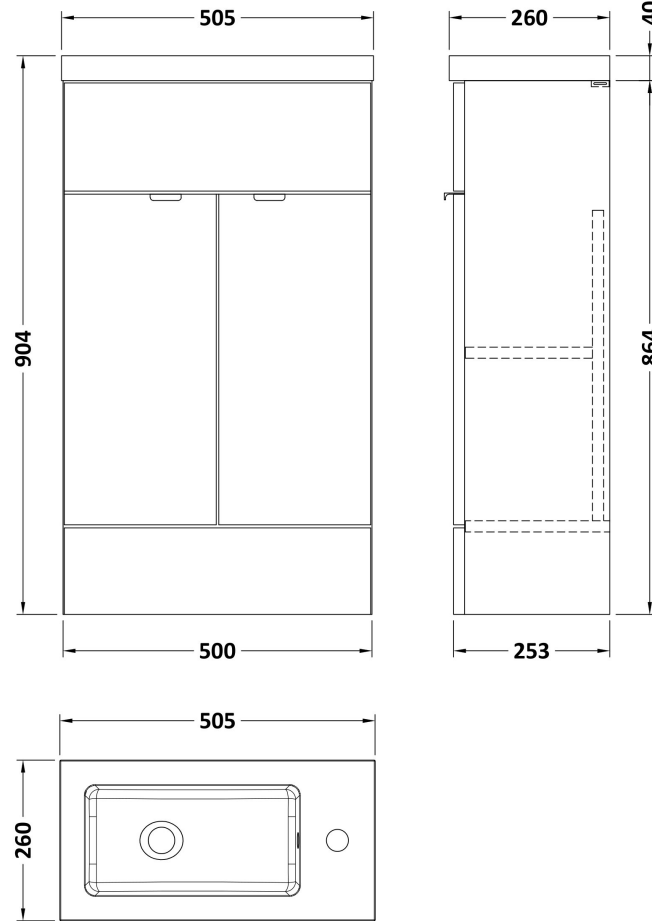

Sales Code: CBI3022

Description: 500mm Compact Vanity Unit & Basin

Packaging Details

Barcode: 5056678453568

Sales Code: OFF3005

Description: 500 Vanity Unit Compact

Product Dimensions

Height (mm):	864
Width (mm):	500
Depth (mm):	255
Nett Weight (kg):	15

Packaging Dimensions

Height (mm):	290
Width (mm):	525
Depth (mm):	900
Gross Weight (kg):	15.5

Packaging Data

Box Colour:	Brown Cardboard Box
Box Qty:	1
Label Size:	100 x 50
Label Colour:	White Label
Label Qty:	2

Outer Box Dimensions (If Applicable)

Height (mm):	
Width (mm):	
Depth (mm):	
Gross Weight (kg):	
Barcode:	5056678436769

Product Details

Country of Origin:	United Kingdom
Fitting Instruction:	No
CE & UKCA:	N/A
FSC Certified Materials:	Yes
Colour:	Bleached Cuneo Oak
Construction Method:	Cam & Wood Dowel
Construction Type:	Rigid
Cabinet Finish:	MFC Textured Woodgrain
Fascia Finish:	MFC Textured Woodgrain
Cabinet Thickness (mm):	18
Fascia Thickness (mm):	18
Drawer Included:	No
Drawer Type:	Not Applicable
No of Shelves:	1
Hinge Type:	95 Degree Clip-On Soft Close
Hinge Included:	Yes
Adjustable Legs:	No
Fixings Included:	Yes
Handle Style:	Contemporary
Waste Shroud:	No
Handle Included:	Yes
Handle Type:	Wrapover

Sales Code: PMB302

Description: 500 Side Tap Basin 1Th (502.5X255x40)

Product Dimensions

Height (mm):	255
Width (mm):	503
Depth (mm):	135
Nett Weight (kg):	8

Packaging Dimensions

Height (mm):	305
Width (mm):	205
Depth (mm):	555
Gross Weight (kg):	8