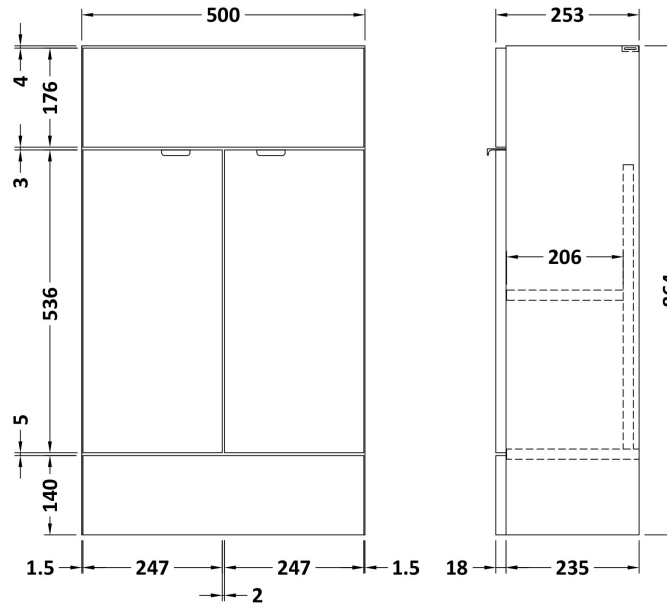

Sales Code: CBI3022

Description: 500mm Compact Vanity Unit & Basin

Packaging Details

Barcode: 5056678453568

Sales Code: OFF3005

Description: 500 Vanity Unit Compact

Product Dimensions

Height (mm):	864
Width (mm):	500
Depth (mm):	255
Nett Weight (kg):	15

Packaging Dimensions

Height (mm):	290
Width (mm):	525
Depth (mm):	900
Gross Weight (kg):	15.5

Packaging Data

Box Colour:	Brown Cardboard Box
Box Qty:	1
Label Size:	100 x 50
Label Colour:	White Label
Label Qty:	2

Outer Box Dimensions (If Applicable)

Height (mm):	
Width (mm):	
Depth (mm):	
Gross Weight (kg):	
Barcode:	5056678436769

Product Details

Country of Origin:	United Kingdom
Fitting Instruction:	No
CE & UKCA:	N/A
FSC Certified Materials:	Yes
Colour:	Bleached Cuneo Oak
Construction Method:	Cam & Wood Dowel
Construction Type:	Rigid
Cabinet Finish:	MFC Textured Woodgrain
Fascia Finish:	MFC Textured Woodgrain
Cabinet Thickness (mm):	18
Fascia Thickness (mm):	18
Drawer Included:	No
Drawer Type:	Not Applicable
No of Shelves:	1
Hinge Type:	95 Degree Clip-On Soft Close
Hinge Included:	Yes
Adjustable Legs:	No
Fixings Included:	Yes
Handle Style:	Contemporary
Waste Shroud:	No
Handle Included:	Yes
Handle Type:	Wrapover

Sales Code: PMB302

Description: 500 Side Tap Basin 1Th (502.5X255x40)

Product Dimensions

Height (mm):	255
Width (mm):	503
Depth (mm):	135
Nett Weight (kg):	8

Packaging Dimensions

Height (mm):	305
Width (mm):	205
Depth (mm):	555
Gross Weight (kg):	8