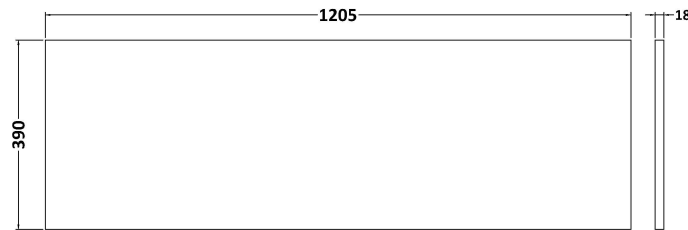

### Product Dimensions

Height (mm):	539
Width (mm):	600
Depth (mm):	385
Nett Weight (kg):	14.2

### Packaging Dimensions

Height (mm):	560
Width (mm):	620
Depth (mm):	405
Gross Weight (kg):	14.7

### Outer Box Dimensions (If Applicable)

Height (mm):	
Width (mm):	
Depth (mm):	
Gross Weight (kg):	
Barcode:	5056462657127

**Sales Code:** MWD1820

**Description:** 1200 Worktop (1205X390x18mm)

**Product Dimensions**

Height (mm):	18
Width (mm):	1205
Depth (mm):	390
Nett Weight (kg):	5

**Packaging Dimensions**

Height (mm):	25
Width (mm):	1225
Depth (mm):	410
Gross Weight (kg):	5