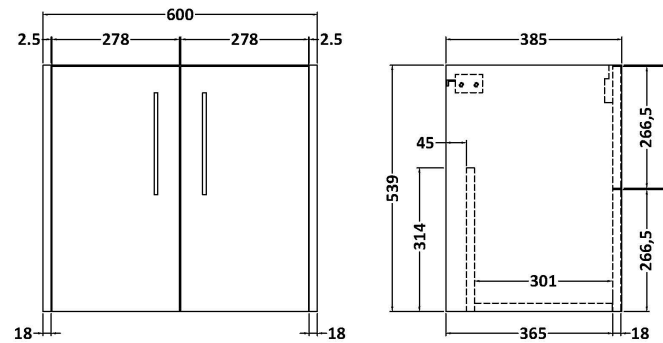

### Product Dimensions

Height (mm):	539
Width (mm):	600
Depth (mm):	385
Nett Weight (kg):	14.2

### Packaging Dimensions

Height (mm):	560
Width (mm):	620
Depth (mm):	405
Gross Weight (kg):	14.7

### Outer Box Dimensions (If Applicable)

Height (mm):	
Width (mm):	
Depth (mm):	
Gross Weight (kg):	
Barcode:	5056462657127

**Sales Code:** MWD1820

**Description:** 1200 Worktop (1205X390x18mm)

**Product Dimensions**

Height (mm):	18
Width (mm):	1205
Depth (mm):	390
Nett Weight (kg):	5

**Packaging Dimensions**

Height (mm):	25
Width (mm):	1225
Depth (mm):	410
Gross Weight (kg):	5