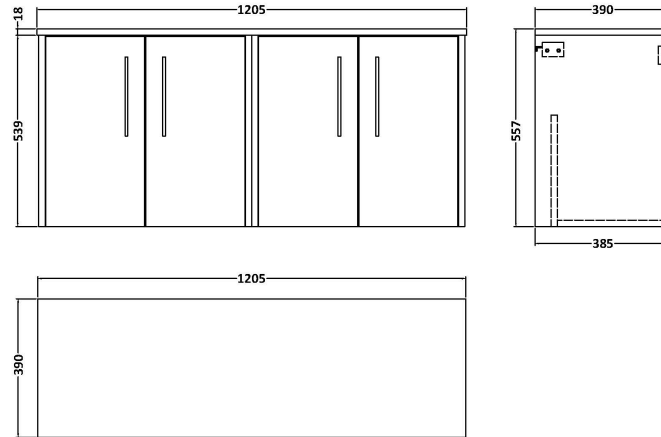

Sales Code: JNU1823W2

Description: 1200 Wh 4-Door Vanity & Worktop

Packaging Details

Barcode: 5056462673332