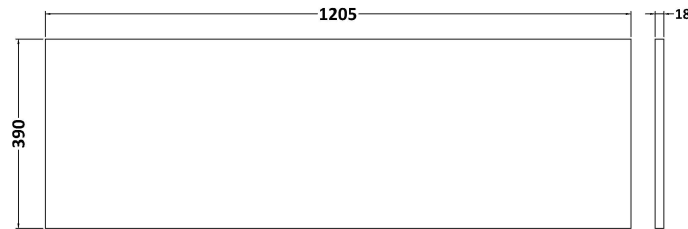

Packaging Dimensions

Height (mm):	560
Width (mm):	620
Depth (mm):	405
Gross Weight (kg):	14.7

Packaging Data

Box Colour:	Brown Cardboard Box
Box Qty:	1
Label Size:	50 x 100
Label Colour:	White Label
Label Qty:	2

Outer Box Dimensions (If Applicable)

Height (mm):	
Width (mm):	
Depth (mm):	
Gross Weight (kg):	
Barcode:	5056462657103

Product Details

Country of Origin:	United Kingdom
Fitting Instruction:	No
CE & UKCA:	
FSC Certified Materials:	Yes
Colour:	Monument Grey
Construction Method:	Cam & Wood Dowel
Construction Type:	Rigid
Cabinet Finish:	MFC Smooth Matt
Fascia Finish:	MFC Smooth Matt
Cabinet Thickness (mm):	18
Fascia Thickness (mm):	18
Drawer Included:	No
Drawer Type:	Not Applicable
No of Shelves:	0
Hinge Type:	95 Degree Clip-On Soft Close
Hinge Included:	Yes, Supplied
Adjustable Legs:	No, Not Required
Fixings Included:	Yes
Handle Style:	Modern
Waste Shroud:	No
Handle Included:	Yes, Supplied
Handle Type:	D-Shape

Sales Code: MWD2320

Description: 1200 Worktop (1205X390x18mm)

Product Dimensions

Height (mm):	18
Width (mm):	1205
Depth (mm):	390
Nett Weight (kg):	5

Packaging Dimensions

Height (mm):	25
Width (mm):	1225
Depth (mm):	410
Gross Weight (kg):	5

Packaging Data

Box Colour:	Brown Cardboard Box - Printed
Box Qty:	1
Label Size:	100 x 50
Label Colour:	Not Applicable
Label Qty:	0

Outer Box Dimensions (If Applicable)

Height (mm):	
Width (mm):	
Depth (mm):	
Gross Weight (kg):	
Barcode:	5056462657578