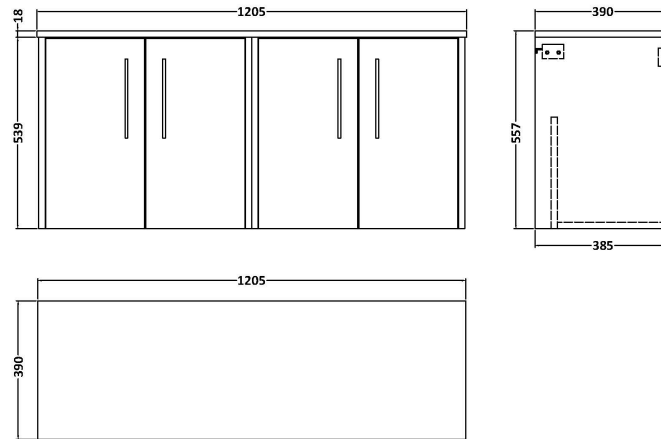

Sales Code: JNU2323W2

Description: 1200 Wh 4-Door Vanity & Worktop

Packaging Details

Barcode: 5056462673271

Sales Code: NPF2323

Description: 600 W/H 2-Door Unit (385 Deep)

Product Dimensions

Height (mm):	539
Width (mm):	600
Depth (mm):	385
Nett Weight (kg):	14.2

Packaging Dimensions

Height (mm):	560
Width (mm):	620
Depth (mm):	405
Gross Weight (kg):	14.7

Packaging Data

Box Colour:	Brown Cardboard Box
Box Qty:	1
Label Size:	50 x 100
Label Colour:	White Label
Label Qty:	2

Outer Box Dimensions (If Applicable)

Height (mm):	
Width (mm):	
Depth (mm):	
Gross Weight (kg):	
Barcode:	5056462657103

Product Details

Country of Origin:	United Kingdom
Fitting Instruction:	No
CE & UKCA:	
FSC Certified Materials:	Yes
Colour:	Monument Grey
Construction Method:	Cam & Wood Dowel
Construction Type:	Rigid
Cabinet Finish:	MFC Smooth Matt
Fascia Finish:	MFC Smooth Matt
Cabinet Thickness (mm):	18
Fascia Thickness (mm):	18
Drawer Included:	No
Drawer Type:	Not Applicable
No of Shelves:	0
Hinge Type:	95 Degree Clip-On Soft Close
Hinge Included:	Yes, Supplied
Adjustable Legs:	No, Not Required
Fixings Included:	Yes
Handle Style:	Modern
Waste Shroud:	No
Handle Included:	Yes, Supplied
Handle Type:	D-Shape

Sales Code: MWD2320

Description: 1200 Worktop (1205X390x18mm)

Product Dimensions

Height (mm):	18
Width (mm):	1205
Depth (mm):	390
Nett Weight (kg):	5

Packaging Dimensions

Height (mm):	25
Width (mm):	1225
Depth (mm):	410
Gross Weight (kg):	5