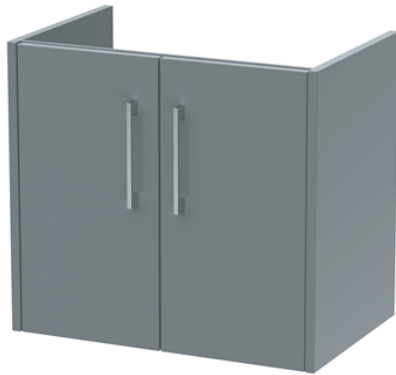

Sales Code: JNU2323W2

Description: 1200 Wh 4-Door Vanity & Worktop

Packaging Details

Barcode: 5056462673271

Sales Code: NPF2323

Description: 600 W/H 2-Door Unit (385 Deep)

Product Dimensions

Height (mm):	539
Width (mm):	600
Depth (mm):	385
Nett Weight (kg):	14.2

Packaging Dimensions

Height (mm):	560
Width (mm):	620
Depth (mm):	405
Gross Weight (kg):	14.7

Packaging Data

Box Colour:	Brown Cardboard Box
Box Qty:	1
Label Size:	50 x 100
Label Colour:	White Label
Label Qty:	2

Outer Box Dimensions (If Applicable)

Height (mm):	
Width (mm):	
Depth (mm):	
Gross Weight (kg):	
Barcode:	5056462657103

Product Details

Country of Origin:	United Kingdom
Fitting Instruction:	No
CE & UKCA:	
FSC Certified Materials:	Yes
Colour:	Monument Grey
Construction Method:	Cam & Wood Dowel
Construction Type:	Rigid
Cabinet Finish:	MFC Smooth Matt
Fascia Finish:	MFC Smooth Matt
Cabinet Thickness (mm):	18
Fascia Thickness (mm):	18
Drawer Included:	No
Drawer Type:	Not Applicable
No of Shelves:	0
Hinge Type:	95 Degree Clip-On Soft Close
Hinge Included:	Yes, Supplied
Adjustable Legs:	No, Not Required
Fixings Included:	Yes
Handle Style:	Modern
Waste Shroud:	No
Handle Included:	Yes, Supplied
Handle Type:	D-Shape

Sales Code: MWD2320

Description: 1200 Worktop (1205X390x18mm)

Product Dimensions

Height (mm):	18
Width (mm):	1205
Depth (mm):	390
Nett Weight (kg):	5

Packaging Dimensions

Height (mm):	25
Width (mm):	1225
Depth (mm):	410
Gross Weight (kg):	5