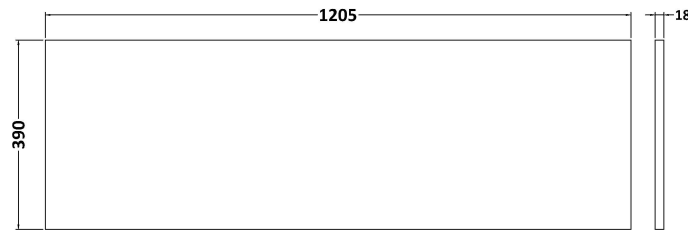

### Product Dimensions

Height (mm):	539
Width (mm):	600
Depth (mm):	385
Nett Weight (kg):	14.2

### Packaging Dimensions

Height (mm):	560
Width (mm):	620
Depth (mm):	405
Gross Weight (kg):	14.7

### Outer Box Dimensions (If Applicable)

Height (mm):	
Width (mm):	
Depth (mm):	
Gross Weight (kg):	
Barcode:	5056462657097

**Sales Code:** MWD2220

**Description:** 1200 Worktop (1205X390x18mm)

**Product Dimensions**

Height (mm):	18
Width (mm):	1205
Depth (mm):	390
Nett Weight (kg):	5

**Packaging Dimensions**

Height (mm):	25
Width (mm):	1225
Depth (mm):	410
Gross Weight (kg):	5