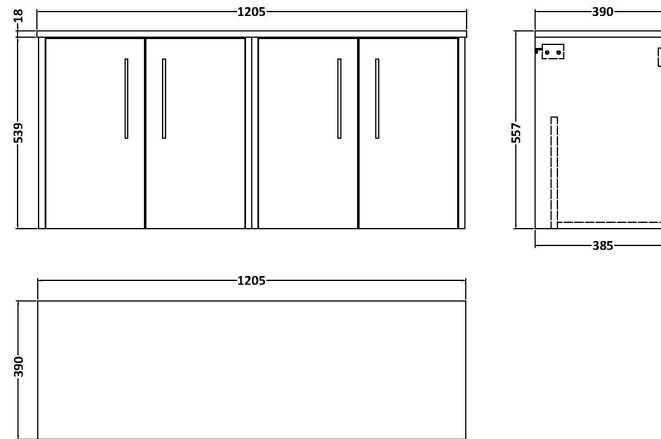

Sales Code: JNU2223W2

Description: 1200 Wh 4-Door Vanity & Worktop

Packaging Details

Barcode: 5056462673240