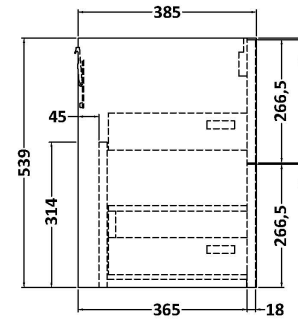

Sales Code: JNU1824F

Description: 1200 Wh 4-Drawer Vanity & Double Basin

Packaging Details

Barcode: 5056462673615

Sales Code: NPF1824

Description: 600 W/H 2-Drawer Unit (385 Deep)

Product Dimensions

Height (mm):	539
Width (mm):	600
Depth (mm):	385
Nett Weight (kg):	22.5

Packaging Dimensions

Height (mm):	560
Width (mm):	620
Depth (mm):	405
Gross Weight (kg):	23

Packaging Data

Box Colour:	Brown Cardboard Box
Box Qty:	1
Label Size:	50 x 100
Label Colour:	White Label
Label Qty:	2

Sales Code: CBM424

Description: Double Ceramic Basin 1208X392

Product Dimensions

Height (mm):	390
Width (mm):	1205
Depth (mm):	175
Nett Weight (kg):	27

Packaging Dimensions

Height (mm):	205
Width (mm):	1270
Depth (mm):	510
Gross Weight (kg):	27

Packaging Data

Box Colour:	Brown Cardboard Box - Printed
Box Qty:	1
Label Size:	100 x 50
Label Colour:	White Label
Label Qty:	2

Outer Box Dimensions (If Applicable)

Height (mm):	
Width (mm):	
Depth (mm):	
Gross Weight (kg):	
Barcode:	5056211875826