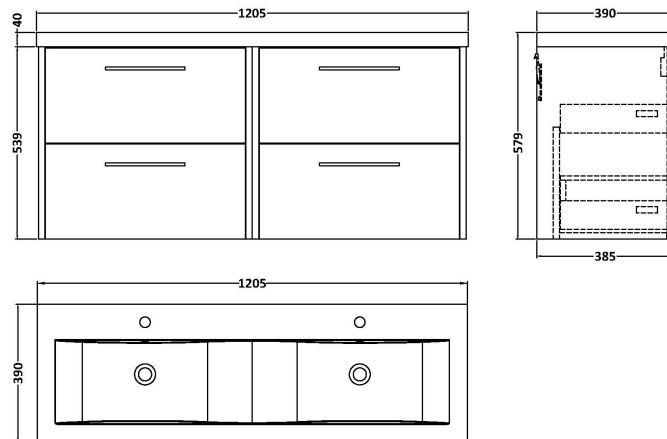

Sales Code: JNU1824F

Description: 1200 Wh 4-Drawer Vanity & Double Basin

Packaging Details

Barcode: 5056462673615

Sales Code: NPF1824

Description: 600 W/H 2-Drawer Unit (385 Deep)

Product Dimensions

Height (mm):	539
Width (mm):	600
Depth (mm):	385
Nett Weight (kg):	22.5

Packaging Dimensions

Height (mm):	560
Width (mm):	620
Depth (mm):	405
Gross Weight (kg):	23

Packaging Data

Box Colour:	Brown Cardboard Box
Box Qty:	1
Label Size:	50 x 100
Label Colour:	White Label
Label Qty:	2

Outer Box Dimensions (If Applicable)

Height (mm):	
Width (mm):	
Depth (mm):	
Gross Weight (kg):	
Barcode:	5056462657271

Product Details

Country of Origin:	United Kingdom
Fitting Instruction:	No
CE & UKCA:	
FSC Certified Materials:	Yes
Colour:	Halifax Oak
Construction Method:	Cam & Wood Dowel
Construction Type:	Rigid
Cabinet Finish:	MFC Textured Woodgrain
Fascia Finish:	MFC Textured Woodgrain
Cabinet Thickness (mm):	18
Fascia Thickness (mm):	18
Drawer Included:	Yes
Drawer Type:	80mm High Metal S/C Inc Galler
No of Shelves:	0
Hinge Type:	Not Applicable
Hinge Included:	No
Adjustable Legs:	No, Not Required
Fixings Included:	Yes
Handle Style:	Modern
Waste Shroud:	Yes
Handle Included:	Yes, Supplied
Handle Type:	D-Shape

Sales Code: CBM424

Description: Double Ceramic Basin 1208X392

Product Dimensions

Height (mm):	390
Width (mm):	1205
Depth (mm):	175
Nett Weight (kg):	27

Packaging Dimensions

Height (mm):	205
Width (mm):	1270
Depth (mm):	510
Gross Weight (kg):	27