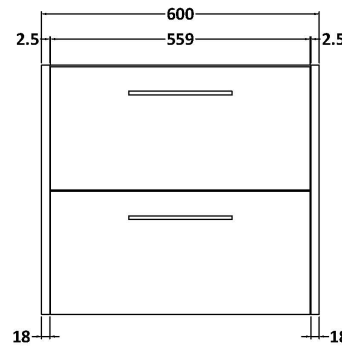

Sales Code: JNU1824F

Description: 1200 Wh 4-Drawer Vanity & Double Basin

Packaging Details

Barcode: 5056462673615

Sales Code: NPF1824

Description: 600 W/H 2-Drawer Unit (385 Deep)

Product Dimensions

Height (mm):	539
Width (mm):	600
Depth (mm):	385
Nett Weight (kg):	22.5

Packaging Dimensions

Height (mm):	560
Width (mm):	620
Depth (mm):	405
Gross Weight (kg):	23

Packaging Data

Box Colour:	Brown Cardboard Box
Box Qty:	1
Label Size:	50 x 100
Label Colour:	White Label
Label Qty:	2

Outer Box Dimensions (If Applicable)

Height (mm):	
Width (mm):	
Depth (mm):	
Gross Weight (kg):	
Barcode:	5056462657271

Product Details

Country of Origin:	United Kingdom
Fitting Instruction:	No
CE & UKCA:	
FSC Certified Materials:	Yes
Colour:	Halifax Oak
Construction Method:	Cam & Wood Dowel
Construction Type:	Rigid
Cabinet Finish:	MFC Textured Woodgrain
Fascia Finish:	MFC Textured Woodgrain
Cabinet Thickness (mm):	18
Fascia Thickness (mm):	18
Drawer Included:	Yes
Drawer Type:	80mm High Metal S/C Inc Galler
No of Shelves:	0
Hinge Type:	Not Applicable
Hinge Included:	No
Adjustable Legs:	No, Not Required
Fixings Included:	Yes
Handle Style:	Modern
Waste Shroud:	Yes
Handle Included:	Yes, Supplied
Handle Type:	D-Shape

Sales Code: CBM424

Description: Double Ceramic Basin 1208X392

Product Dimensions

Height (mm):	390
Width (mm):	1205
Depth (mm):	175
Nett Weight (kg):	27

Packaging Dimensions

Height (mm):	205
Width (mm):	1270
Depth (mm):	510
Gross Weight (kg):	27