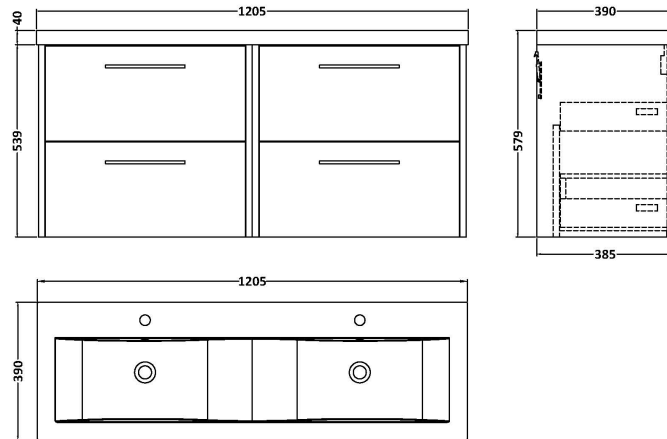

Sales Code: JNU2224F

Description: 1200 Wh 4-Drawer Vanity & Double Basin

Packaging Details

Barcode: 5056462673523

Sales Code: NPF2224

Description: 600 W/H 2-Drawer Unit (385 Deep)

Product Dimensions

Height (mm):	539
Width (mm):	600
Depth (mm):	385
Nett Weight (kg):	22.5

Packaging Dimensions

Height (mm):	560
Width (mm):	620
Depth (mm):	405
Gross Weight (kg):	23

Packaging Data

Box Colour:	Brown Cardboard Box
Box Qty:	1
Label Size:	50 x 100
Label Colour:	White Label
Label Qty:	2

Outer Box Dimensions (If Applicable)

Height (mm):	
Width (mm):	
Depth (mm):	
Gross Weight (kg):	
Barcode:	5056462657240

Product Details

Country of Origin:	United Kingdom
Fitting Instruction:	No
CE & UKCA:	
FSC Certified Materials:	Yes
Colour:	Graphite Grey Woodgrain
Construction Method:	Cam & Wood Dowel
Construction Type:	Rigid
Cabinet Finish:	MFC Textured Woodgrain
Fascia Finish:	MFC Textured Woodgrain
Cabinet Thickness (mm):	18
Fascia Thickness (mm):	18
Drawer Included:	Yes
Drawer Type:	80mm High Metal S/C Inc Galler
No of Shelves:	0
Hinge Type:	Not Applicable
Hinge Included:	No
Adjustable Legs:	No, Not Required
Fixings Included:	Yes
Handle Style:	Modern
Waste Shroud:	Yes
Handle Included:	Yes, Supplied
Handle Type:	D-Shape

Sales Code: CBM424

Description: Double Ceramic Basin 1208X392

Product Dimensions

Height (mm):	390
Width (mm):	1205
Depth (mm):	175
Nett Weight (kg):	27

Packaging Dimensions

Height (mm):	205
Width (mm):	1270
Depth (mm):	510
Gross Weight (kg):	27