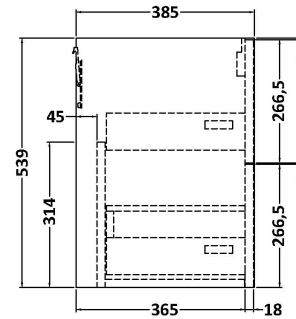

Sales Code: JNU2224F

Description: 1200 Wh 4-Drawer Vanity & Double Basin

Packaging Details

Barcode: 5056462673523

Sales Code: NPF2224

Description: 600 W/H 2-Drawer Unit (385 Deep)

Product Dimensions

Height (mm):	539
Width (mm):	600
Depth (mm):	385
Nett Weight (kg):	22.5

Packaging Dimensions

Height (mm):	560
Width (mm):	620
Depth (mm):	405
Gross Weight (kg):	23

Packaging Data

Box Colour:	Brown Cardboard Box
Box Qty:	1
Label Size:	50 x 100
Label Colour:	White Label
Label Qty:	2

Sales Code: CBM424

Description: Double Ceramic Basin 1208X392

Product Dimensions

Height (mm):	390
Width (mm):	1205
Depth (mm):	175
Nett Weight (kg):	27

Packaging Dimensions

Height (mm):	205
Width (mm):	1270
Depth (mm):	510
Gross Weight (kg):	27

Packaging Data

Box Colour:	Brown Cardboard Box - Printed
Box Qty:	1
Label Size:	100 x 50
Label Colour:	White Label
Label Qty:	2

Outer Box Dimensions (If Applicable)

Height (mm):	
Width (mm):	
Depth (mm):	
Gross Weight (kg):	
Barcode:	5056211875826