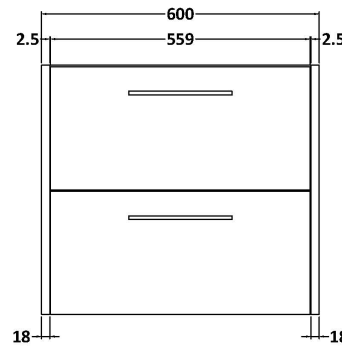

Sales Code: JNU2224F

Description: 1200 Wh 4-Drawer Vanity & Double Basin

Packaging Details

Barcode: 5056462673523

Sales Code: NPF2224

Description: 600 W/H 2-Drawer Unit (385 Deep)

Product Dimensions

Height (mm):	539
Width (mm):	600
Depth (mm):	385
Nett Weight (kg):	22.5

Packaging Dimensions

Height (mm):	560
Width (mm):	620
Depth (mm):	405
Gross Weight (kg):	23

Packaging Data

Box Colour:	Brown Cardboard Box
Box Qty:	1
Label Size:	50 x 100
Label Colour:	White Label
Label Qty:	2

Outer Box Dimensions (If Applicable)

Height (mm):	
Width (mm):	
Depth (mm):	
Gross Weight (kg):	
Barcode:	5056462657240

Product Details

Country of Origin:	United Kingdom
Fitting Instruction:	No
CE & UKCA:	
FSC Certified Materials:	Yes
Colour:	Graphite Grey Woodgrain
Construction Method:	Cam & Wood Dowel
Construction Type:	Rigid
Cabinet Finish:	MFC Textured Woodgrain
Fascia Finish:	MFC Textured Woodgrain
Cabinet Thickness (mm):	18
Fascia Thickness (mm):	18
Drawer Included:	Yes
Drawer Type:	80mm High Metal S/C Inc Galler
No of Shelves:	0
Hinge Type:	Not Applicable
Hinge Included:	No
Adjustable Legs:	No, Not Required
Fixings Included:	Yes
Handle Style:	Modern
Waste Shroud:	Yes
Handle Included:	Yes, Supplied
Handle Type:	D-Shape

Sales Code: CBM424

Description: Double Ceramic Basin 1208X392

Product Dimensions

Height (mm):	390
Width (mm):	1205
Depth (mm):	175
Nett Weight (kg):	27

Packaging Dimensions

Height (mm):	205
Width (mm):	1270
Depth (mm):	510
Gross Weight (kg):	27