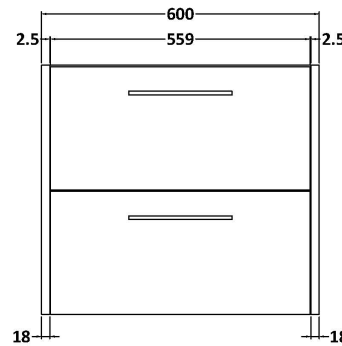

### Product Dimensions

Height (mm):	539
Width (mm):	600
Depth (mm):	385
Nett Weight (kg):	22.5

### Packaging Dimensions

Height (mm):	560
Width (mm):	620
Depth (mm):	405
Gross Weight (kg):	23

### Outer Box Dimensions (If Applicable)

Height (mm):	
Width (mm):	
Depth (mm):	
Gross Weight (kg):	
Barcode:	5056462657240

**Sales Code:** PMB424

**Description:** Double Polymarble Basin 1205 X 390

**Product Dimensions**

Height (mm):	390
Width (mm):	1205
Depth (mm):	157
Nett Weight (kg):	18.12

**Packaging Dimensions**

Height (mm):	100
Width (mm):	1205
Depth (mm):	400
Gross Weight (kg):	18.12