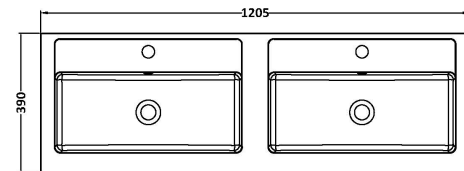

Sales Code: JNU2224C

Description: 1200 Wh 4-Drawer Vanity & Double Basin

Packaging Details

Barcode: 5056462673530