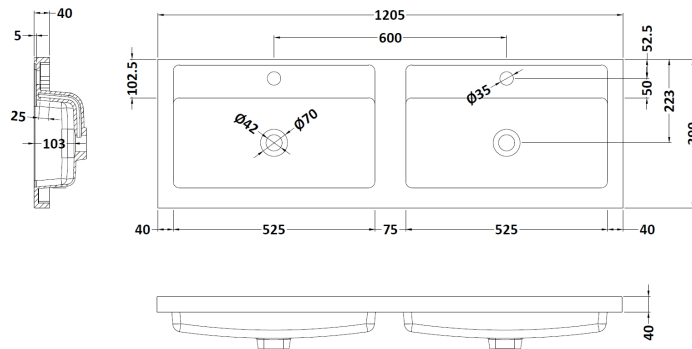

### Product Dimensions

Height (mm):	539
Width (mm):	600
Depth (mm):	385
Nett Weight (kg):	22.5

### Packaging Dimensions

Height (mm):	560
Width (mm):	620
Depth (mm):	405
Gross Weight (kg):	23

### Outer Box Dimensions (If Applicable)

Height (mm):	
Width (mm):	
Depth (mm):	
Gross Weight (kg):	
Barcode:	5056462657240

**Sales Code:** PMB424

**Description:** Double Polymarble Basin 1205 X 390

**Product Dimensions**

Height (mm):	390
Width (mm):	1205
Depth (mm):	157
Nett Weight (kg):	18.12

**Packaging Dimensions**

Height (mm):	100
Width (mm):	1205
Depth (mm):	400
Gross Weight (kg):	18.12