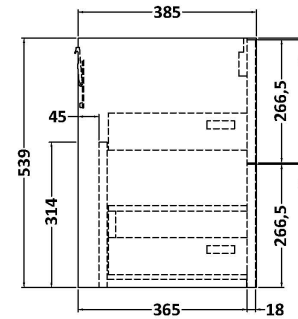

### Product Dimensions

Height (mm):	539
Width (mm):	600
Depth (mm):	385
Nett Weight (kg):	22.5

### Packaging Dimensions

Height (mm):	560
Width (mm):	620
Depth (mm):	405
Gross Weight (kg):	23

### Outer Box Dimensions (If Applicable)

Height (mm):	
Width (mm):	
Depth (mm):	
Gross Weight (kg):	
Barcode:	5056462657240

**Sales Code:** PMB424

**Description:** Double Polymarble Basin 1205 X 390

**Product Dimensions**

Height (mm):	390
Width (mm):	1205
Depth (mm):	157
Nett Weight (kg):	18.12

**Packaging Dimensions**

Height (mm):	100
Width (mm):	1205
Depth (mm):	400
Gross Weight (kg):	18.12