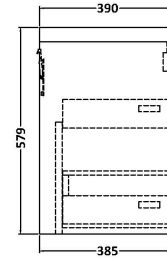

Sales Code: JNU2224C

Description: 1200 Wh 4-Drawer Vanity & Double Basin

Packaging Details

Barcode: 5056462673530