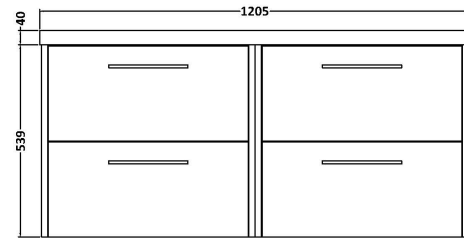

Sales Code: JNU2224C

Description: 1200 Wh 4-Drawer Vanity & Double Basin

Packaging Details

Barcode: 5056462673530