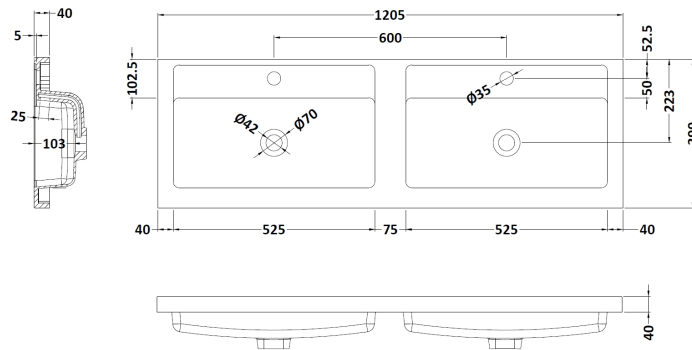

Packaging Dimensions

Height (mm):	560
Width (mm):	620
Depth (mm):	405
Gross Weight (kg):	23

Packaging Data

Box Colour:	Brown Cardboard Box
Box Qty:	1
Label Size:	50 x 100
Label Colour:	White Label
Label Qty:	2

Outer Box Dimensions (If Applicable)

Height (mm):	
Width (mm):	
Depth (mm):	
Gross Weight (kg):	
Barcode:	5056462658889

Product Details

Country of Origin:	United Kingdom
Fitting Instruction:	No
CE & UKCA:	
FSC Certified Materials:	Yes
Colour:	Metallic Slate
Construction Method:	Cam & Wood Dowel
Construction Type:	Rigid
Cabinet Finish:	MFC Textured Matt
Fascia Finish:	MFC Textured Matt
Cabinet Thickness (mm):	18
Fascia Thickness (mm):	18
Drawer Included:	Yes
Drawer Type:	80mm High Metal S/C Inc Galler
No of Shelves:	0
Hinge Type:	Not Applicable
Hinge Included:	No
Adjustable Legs:	No, Not Required
Fixings Included:	Yes
Handle Style:	Modern
Waste Shroud:	Yes
Handle Included:	Yes, Supplied
Handle Type:	D-Shape

Sales Code: PMB424

Description: Double Polymarble Basin 1205 X 390

Product Dimensions

Height (mm):	390
Width (mm):	1205
Depth (mm):	157
Nett Weight (kg):	18.12

Packaging Dimensions

Height (mm):	100
Width (mm):	1205
Depth (mm):	400
Gross Weight (kg):	18.12

Packaging Data

Box Colour:	Brown Cardboard Box - Printed
Box Qty:	1
Label Size:	100 x 50
Label Colour:	White Label
Label Qty:	2

Outer Box Dimensions (If Applicable)

Height (mm):	
Width (mm):	
Depth (mm):	
Gross Weight (kg):	
Barcode:	5056211815136