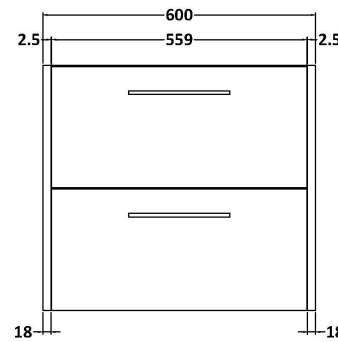

Sales Code: JNU2624C

Description: 1200 Wh 4-Drawer Vanity & Double Basin

Packaging Details

Barcode: 5056462682938

Sales Code: NPF2624

Description: 600 W/H 2-Drawer Unit (385 Deep)

Product Dimensions

Height (mm):	539
Width (mm):	600
Depth (mm):	385
Nett Weight (kg):	22.5

Packaging Dimensions

Height (mm):	560
Width (mm):	620
Depth (mm):	405
Gross Weight (kg):	23

Packaging Data

Box Colour:	Brown Cardboard Box
Box Qty:	1
Label Size:	50 x 100
Label Colour:	White Label
Label Qty:	2

Outer Box Dimensions (If Applicable)

Height (mm):	
Width (mm):	
Depth (mm):	
Gross Weight (kg):	
Barcode:	5056462658889

Product Details

Country of Origin:	United Kingdom
Fitting Instruction:	No
CE & UKCA:	
FSC Certified Materials:	Yes
Colour:	Metallic Slate
Construction Method:	Cam & Wood Dowel
Construction Type:	Rigid
Cabinet Finish:	MFC Textured Matt
Fascia Finish:	MFC Textured Matt
Cabinet Thickness (mm):	18
Fascia Thickness (mm):	18
Drawer Included:	Yes
Drawer Type:	80mm High Metal S/C Inc Galler
No of Shelves:	0
Hinge Type:	Not Applicable
Hinge Included:	No
Adjustable Legs:	No, Not Required
Fixings Included:	Yes
Handle Style:	Modern
Waste Shroud:	Yes
Handle Included:	Yes, Supplied
Handle Type:	D-Shape

Sales Code: PMB424

Description: Double Polymarble Basin 1205 X 390

Product Dimensions

Height (mm):	390
Width (mm):	1205
Depth (mm):	157
Nett Weight (kg):	18.12

Packaging Dimensions

Height (mm):	100
Width (mm):	1205
Depth (mm):	400
Gross Weight (kg):	18.12