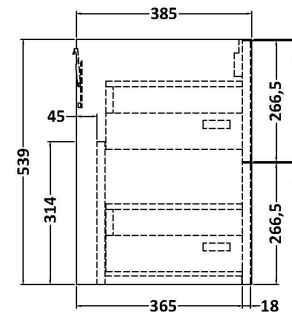

Sales Code: JNU2624C

Description: 1200 Wh 4-Drawer Vanity & Double Basin

Packaging Details

Barcode: 5056462682938

Sales Code: NPF2624

Description: 600 W/H 2-Drawer Unit (385 Deep)

Product Dimensions

Height (mm):	539
Width (mm):	600
Depth (mm):	385
Nett Weight (kg):	22.5

Packaging Dimensions

Height (mm):	560
Width (mm):	620
Depth (mm):	405
Gross Weight (kg):	23

Packaging Data

Box Colour:	Brown Cardboard Box
Box Qty:	1
Label Size:	50 x 100
Label Colour:	White Label
Label Qty:	2

Outer Box Dimensions (If Applicable)

Height (mm):	
Width (mm):	
Depth (mm):	
Gross Weight (kg):	
Barcode:	5056462658889

Product Details

Country of Origin:	United Kingdom
Fitting Instruction:	No
CE & UKCA:	
FSC Certified Materials:	Yes
Colour:	Metallic Slate
Construction Method:	Cam & Wood Dowel
Construction Type:	Rigid
Cabinet Finish:	MFC Textured Matt
Fascia Finish:	MFC Textured Matt
Cabinet Thickness (mm):	18
Fascia Thickness (mm):	18
Drawer Included:	Yes
Drawer Type:	80mm High Metal S/C Inc Galler
No of Shelves:	0
Hinge Type:	Not Applicable
Hinge Included:	No
Adjustable Legs:	No, Not Required
Fixings Included:	Yes
Handle Style:	Modern
Waste Shroud:	Yes
Handle Included:	Yes, Supplied
Handle Type:	D-Shape

Sales Code: PMB424

Description: Double Polymarble Basin 1205 X 390

Product Dimensions

Height (mm):	390
Width (mm):	1205
Depth (mm):	157
Nett Weight (kg):	18.12

Packaging Dimensions

Height (mm):	100
Width (mm):	1205
Depth (mm):	400
Gross Weight (kg):	18.12