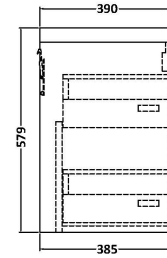

Sales Code: JNU2624C

Description: 1200 Wh 4-Drawer Vanity & Double Basin

Packaging Details

Barcode: 5056462682938

Sales Code: NPF2624

Description: 600 W/H 2-Drawer Unit (385 Deep)

Product Dimensions

Height (mm):	539
Width (mm):	600
Depth (mm):	385
Nett Weight (kg):	22.5

Packaging Dimensions

Height (mm):	560
Width (mm):	620
Depth (mm):	405
Gross Weight (kg):	23

Packaging Data

Box Colour:	Brown Cardboard Box
Box Qty:	1
Label Size:	50 x 100
Label Colour:	White Label
Label Qty:	2

Sales Code: PMB424

Description: Double Polymarble Basin 1205 X 390

Product Dimensions

Height (mm):	390
Width (mm):	1205
Depth (mm):	157
Nett Weight (kg):	18.12

Packaging Dimensions

Height (mm):	100
Width (mm):	1205
Depth (mm):	400
Gross Weight (kg):	18.12

Packaging Data

Box Colour:	Brown Cardboard Box - Printed
Box Qty:	1
Label Size:	100 x 50
Label Colour:	White Label
Label Qty:	2

Outer Box Dimensions (If Applicable)

Height (mm):	
Width (mm):	
Depth (mm):	
Gross Weight (kg):	
Barcode:	5056211815136