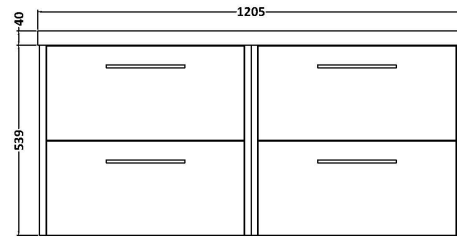

Sales Code: JNU2624C

Description: 1200 Wh 4-Drawer Vanity & Double Basin

Packaging Details

Barcode: 5056462682938

Sales Code: NPF2624

Description: 600 W/H 2-Drawer Unit (385 Deep)

Product Dimensions

Height (mm):	539
Width (mm):	600
Depth (mm):	385
Nett Weight (kg):	22.5

Packaging Dimensions

Height (mm):	560
Width (mm):	620
Depth (mm):	405
Gross Weight (kg):	23

Packaging Data

Box Colour:	Brown Cardboard Box
Box Qty:	1
Label Size:	50 x 100
Label Colour:	White Label
Label Qty:	2

Sales Code: PMB424

Description: Double Polymarble Basin 1205 X 390

Product Dimensions

Height (mm):	390
Width (mm):	1205
Depth (mm):	157
Nett Weight (kg):	18.12

Packaging Dimensions

Height (mm):	100
Width (mm):	1205
Depth (mm):	400
Gross Weight (kg):	18.12

Packaging Data

Box Colour:	Brown Cardboard Box - Printed
Box Qty:	1
Label Size:	100 x 50
Label Colour:	White Label
Label Qty:	2

Outer Box Dimensions (If Applicable)

Height (mm):	
Width (mm):	
Depth (mm):	
Gross Weight (kg):	
Barcode:	5056211815136