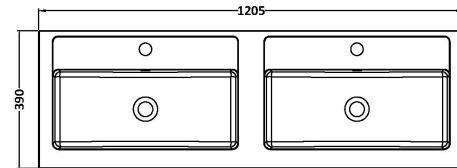

Sales Code: JNU2624C

Description: 1200 Wh 4-Drawer Vanity & Double Basin

Packaging Details

Barcode: 5056462682938

Sales Code: NPF2624

Description: 600 W/H 2-Drawer Unit (385 Deep)

Product Dimensions

Height (mm):	539
Width (mm):	600
Depth (mm):	385
Nett Weight (kg):	22.5

Packaging Dimensions

Height (mm):	560
Width (mm):	620
Depth (mm):	405
Gross Weight (kg):	23

Packaging Data

Box Colour:	Brown Cardboard Box
Box Qty:	1
Label Size:	50 x 100
Label Colour:	White Label
Label Qty:	2

Outer Box Dimensions (If Applicable)

Height (mm):	
Width (mm):	
Depth (mm):	
Gross Weight (kg):	
Barcode:	5056462658889

Product Details

Country of Origin:	United Kingdom
Fitting Instruction:	No
CE & UKCA:	
FSC Certified Materials:	Yes
Colour:	Metallic Slate
Construction Method:	Cam & Wood Dowel
Construction Type:	Rigid
Cabinet Finish:	MFC Textured Matt
Fascia Finish:	MFC Textured Matt
Cabinet Thickness (mm):	18
Fascia Thickness (mm):	18
Drawer Included:	Yes
Drawer Type:	80mm High Metal S/C Inc Galler
No of Shelves:	0
Hinge Type:	Not Applicable
Hinge Included:	No
Adjustable Legs:	No, Not Required
Fixings Included:	Yes
Handle Style:	Modern
Waste Shroud:	Yes
Handle Included:	Yes, Supplied
Handle Type:	D-Shape

Sales Code: PMB424

Description: Double Polymarble Basin 1205 X 390

Product Dimensions

Height (mm):	390
Width (mm):	1205
Depth (mm):	157
Nett Weight (kg):	18.12

Packaging Dimensions

Height (mm):	100
Width (mm):	1205
Depth (mm):	400
Gross Weight (kg):	18.12