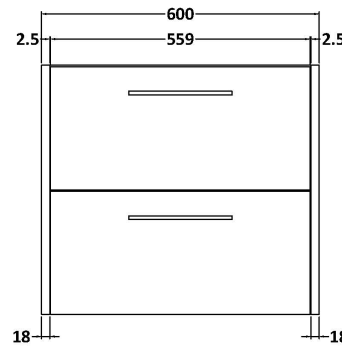

Sales Code: JNU1824W2

Description: 1200 Wh 4-Drawer Vanity & Worktop

Packaging Details

Barcode: 5056462673639

Sales Code: NPF1824

Description: 600 W/H 2-Drawer Unit (385 Deep)

Product Dimensions

Height (mm):	539
Width (mm):	600
Depth (mm):	385
Nett Weight (kg):	22.5

Packaging Dimensions

Height (mm):	560
Width (mm):	620
Depth (mm):	405
Gross Weight (kg):	23

Packaging Data

Box Colour:	Brown Cardboard Box
Box Qty:	1
Label Size:	50 x 100
Label Colour:	White Label
Label Qty:	2

Outer Box Dimensions (If Applicable)

Height (mm):	
Width (mm):	
Depth (mm):	
Gross Weight (kg):	
Barcode:	5056462657271

Product Details

Country of Origin:	United Kingdom
Fitting Instruction:	No
CE & UKCA:	
FSC Certified Materials:	Yes
Colour:	Halifax Oak
Construction Method:	Cam & Wood Dowel
Construction Type:	Rigid
Cabinet Finish:	MFC Textured Woodgrain
Fascia Finish:	MFC Textured Woodgrain
Cabinet Thickness (mm):	18
Fascia Thickness (mm):	18
Drawer Included:	Yes
Drawer Type:	80mm High Metal S/C Inc Galler
No of Shelves:	0
Hinge Type:	Not Applicable
Hinge Included:	No
Adjustable Legs:	No, Not Required
Fixings Included:	Yes
Handle Style:	Modern
Waste Shroud:	Yes
Handle Included:	Yes, Supplied
Handle Type:	D-Shape

Sales Code: MWD1820

Description: 1200 Worktop (1205X390x18mm)

Product Dimensions

Height (mm):	18
Width (mm):	1205
Depth (mm):	390
Nett Weight (kg):	5

Packaging Dimensions

Height (mm):	25
Width (mm):	1225
Depth (mm):	410
Gross Weight (kg):	5