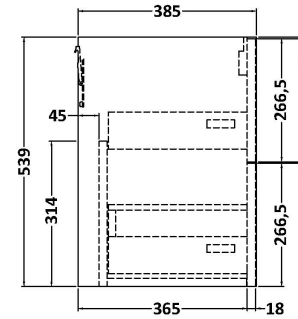

Sales Code: JNU1824W2

Description: 1200 Wh 4-Drawer Vanity & Worktop

Packaging Details

Barcode: 5056462673639

Sales Code: NPF1824

Description: 600 W/H 2-Drawer Unit (385 Deep)

Product Dimensions

Height (mm):	539
Width (mm):	600
Depth (mm):	385
Nett Weight (kg):	22.5

Packaging Dimensions

Height (mm):	560
Width (mm):	620
Depth (mm):	405
Gross Weight (kg):	23

Packaging Data

Box Colour:	Brown Cardboard Box
Box Qty:	1
Label Size:	50 x 100
Label Colour:	White Label
Label Qty:	2

Outer Box Dimensions (If Applicable)

Height (mm):	
Width (mm):	
Depth (mm):	
Gross Weight (kg):	
Barcode:	5056462657271

Product Details

Country of Origin:	United Kingdom
Fitting Instruction:	No
CE & UKCA:	
FSC Certified Materials:	Yes
Colour:	Halifax Oak
Construction Method:	Cam & Wood Dowel
Construction Type:	Rigid
Cabinet Finish:	MFC Textured Woodgrain
Fascia Finish:	MFC Textured Woodgrain
Cabinet Thickness (mm):	18
Fascia Thickness (mm):	18
Drawer Included:	Yes
Drawer Type:	80mm High Metal S/C Inc Galler
No of Shelves:	0
Hinge Type:	Not Applicable
Hinge Included:	No
Adjustable Legs:	No, Not Required
Fixings Included:	Yes
Handle Style:	Modern
Waste Shroud:	Yes
Handle Included:	Yes, Supplied
Handle Type:	D-Shape

Sales Code: MWD1820

Description: 1200 Worktop (1205X390x18mm)

Product Dimensions

Height (mm):	18
Width (mm):	1205
Depth (mm):	390
Nett Weight (kg):	5

Packaging Dimensions

Height (mm):	25
Width (mm):	1225
Depth (mm):	410
Gross Weight (kg):	5