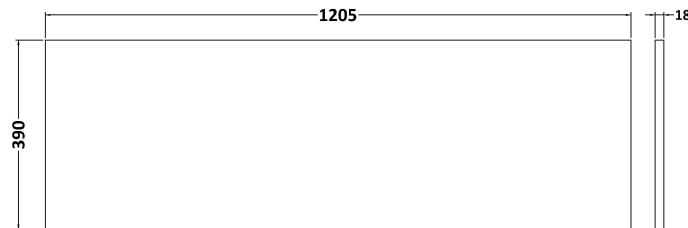

Packaging Dimensions

Height (mm):	560
Width (mm):	620
Depth (mm):	405
Gross Weight (kg):	23

Packaging Data

Box Colour:	Brown Cardboard Box
Box Qty:	1
Label Size:	50 x 100
Label Colour:	White Label
Label Qty:	2

Outer Box Dimensions (If Applicable)

Height (mm):	
Width (mm):	
Depth (mm):	
Gross Weight (kg):	
Barcode:	5056462657271

Product Details

Country of Origin:	United Kingdom
Fitting Instruction:	No
CE & UKCA:	
FSC Certified Materials:	Yes
Colour:	Halifax Oak
Construction Method:	Cam & Wood Dowel
Construction Type:	Rigid
Cabinet Finish:	MFC Textured Woodgrain
Fascia Finish:	MFC Textured Woodgrain
Cabinet Thickness (mm):	18
Fascia Thickness (mm):	18
Drawer Included:	Yes
Drawer Type:	80mm High Metal S/C Inc Galler
No of Shelves:	0
Hinge Type:	Not Applicable
Hinge Included:	No
Adjustable Legs:	No, Not Required
Fixings Included:	Yes
Handle Style:	Modern
Waste Shroud:	Yes
Handle Included:	Yes, Supplied
Handle Type:	D-Shape

Sales Code: MWD1820

Description: 1200 Worktop (1205X390x18mm)

Product Dimensions

Height (mm):	18
Width (mm):	1205
Depth (mm):	390
Nett Weight (kg):	5

Packaging Dimensions

Height (mm):	25
Width (mm):	1225
Depth (mm):	410
Gross Weight (kg):	5

Packaging Data

Box Colour:	Brown Cardboard Box - Printed
Box Qty:	1
Label Size:	100 x 50
Label Colour:	Not Applicable
Label Qty:	0

Outer Box Dimensions (If Applicable)

Height (mm):	
Width (mm):	
Depth (mm):	
Gross Weight (kg):	
Barcode:	5056462657592