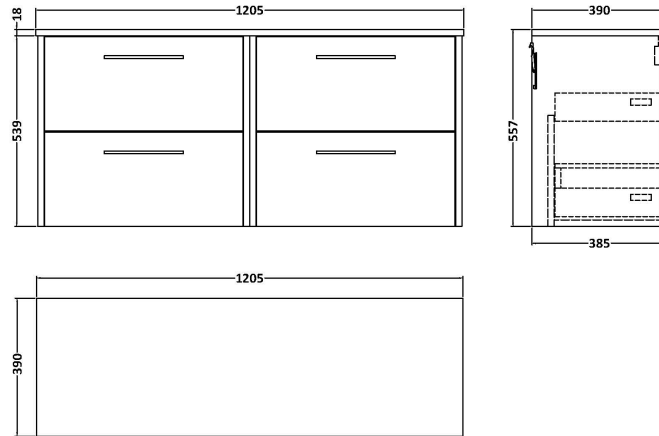

Sales Code: JNU1824W2

Description: 1200 Wh 4-Drawer Vanity & Worktop

Packaging Details

Barcode: 5056462673639

Sales Code: NPF1824

Description: 600 W/H 2-Drawer Unit (385 Deep)

Product Dimensions

Height (mm):	539
Width (mm):	600
Depth (mm):	385
Nett Weight (kg):	22.5

Packaging Dimensions

Height (mm):	560
Width (mm):	620
Depth (mm):	405
Gross Weight (kg):	23

Packaging Data

Box Colour:	Brown Cardboard Box
Box Qty:	1
Label Size:	50 x 100
Label Colour:	White Label
Label Qty:	2

Outer Box Dimensions (If Applicable)

Height (mm):	
Width (mm):	
Depth (mm):	
Gross Weight (kg):	
Barcode:	5056462657271

Product Details

Country of Origin:	United Kingdom
Fitting Instruction:	No
CE & UKCA:	
FSC Certified Materials:	Yes
Colour:	Halifax Oak
Construction Method:	Cam & Wood Dowel
Construction Type:	Rigid
Cabinet Finish:	MFC Textured Woodgrain
Fascia Finish:	MFC Textured Woodgrain
Cabinet Thickness (mm):	18
Fascia Thickness (mm):	18
Drawer Included:	Yes
Drawer Type:	80mm High Metal S/C Inc Galler
No of Shelves:	0
Hinge Type:	Not Applicable
Hinge Included:	No
Adjustable Legs:	No, Not Required
Fixings Included:	Yes
Handle Style:	Modern
Waste Shroud:	Yes
Handle Included:	Yes, Supplied
Handle Type:	D-Shape

Sales Code: MWD1820

Description: 1200 Worktop (1205X390x18mm)

Product Dimensions

Height (mm):	18
Width (mm):	1205
Depth (mm):	390
Nett Weight (kg):	5

Packaging Dimensions

Height (mm):	25
Width (mm):	1225
Depth (mm):	410
Gross Weight (kg):	5