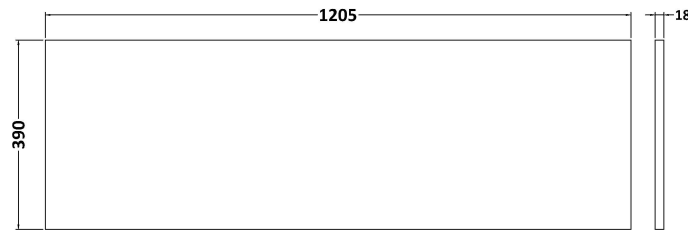

### Product Dimensions

Height (mm):	539
Width (mm):	600
Depth (mm):	385
Nett Weight (kg):	22.5

### Packaging Dimensions

Height (mm):	560
Width (mm):	620
Depth (mm):	405
Gross Weight (kg):	23

### Outer Box Dimensions (If Applicable)

Height (mm):	
Width (mm):	
Depth (mm):	
Gross Weight (kg):	
Barcode:	5056462657240

**Sales Code:** MWD2220

**Description:** 1200 Worktop (1205X390x18mm)

**Product Dimensions**

Height (mm):	18
Width (mm):	1205
Depth (mm):	390
Nett Weight (kg):	5

**Packaging Dimensions**

Height (mm):	25
Width (mm):	1225
Depth (mm):	410
Gross Weight (kg):	5