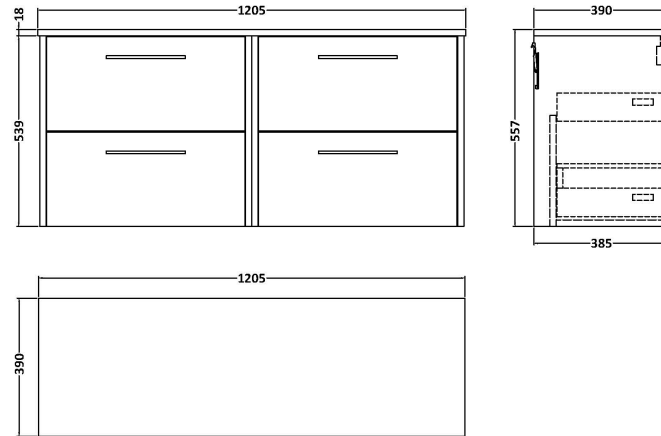

Sales Code: JNU2224W2

Description: 1200 Wh 4-Drawer Vanity & Worktop

Packaging Details

Barcode: 5056462673547