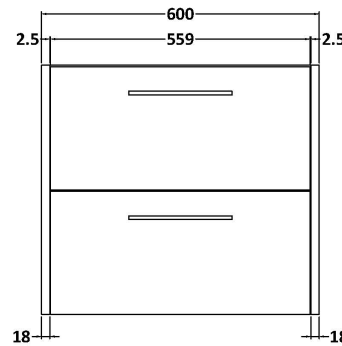

### Product Dimensions

Height (mm):	539
Width (mm):	600
Depth (mm):	385
Nett Weight (kg):	22.5

### Packaging Dimensions

Height (mm):	560
Width (mm):	620
Depth (mm):	405
Gross Weight (kg):	23

### Outer Box Dimensions (If Applicable)

Height (mm):	
Width (mm):	
Depth (mm):	
Gross Weight (kg):	
Barcode:	5056462657240

**Sales Code:** MWD2220

**Description:** 1200 Worktop (1205X390x18mm)

**Product Dimensions**

Height (mm):	18
Width (mm):	1205
Depth (mm):	390
Nett Weight (kg):	5

**Packaging Dimensions**

Height (mm):	25
Width (mm):	1225
Depth (mm):	410
Gross Weight (kg):	5