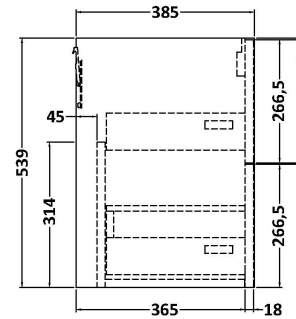

### Product Dimensions

Height (mm):	539
Width (mm):	600
Depth (mm):	385
Nett Weight (kg):	22.5

### Packaging Dimensions

Height (mm):	560
Width (mm):	620
Depth (mm):	405
Gross Weight (kg):	23

### Outer Box Dimensions (If Applicable)

Height (mm):	
Width (mm):	
Depth (mm):	
Gross Weight (kg):	
Barcode:	5056462657240

**Sales Code:** MWD2220

**Description:** 1200 Worktop (1205X390x18mm)

**Product Dimensions**

Height (mm):	18
Width (mm):	1205
Depth (mm):	390
Nett Weight (kg):	5

**Packaging Dimensions**

Height (mm):	25
Width (mm):	1225
Depth (mm):	410
Gross Weight (kg):	5