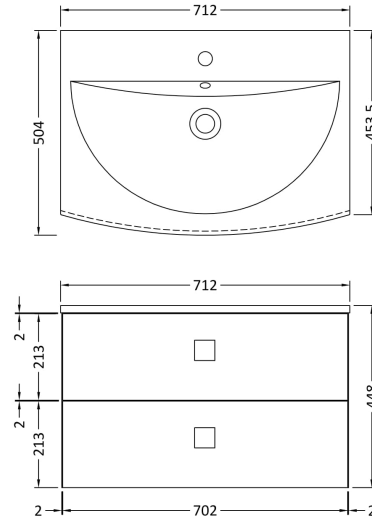

Sales Code: SAR301

Description: 700 W/H 2 Drawer Unit & Basin

Packaging Details

Barcode: 5056211875024

Sales Code: SAR394

Description: 700 W/H 2 Drawer Unit

Product Dimensions

Height (mm):	430
Width (mm):	710
Depth (mm):	480
Nett Weight (kg):	22

Packaging Dimensions

Height (mm):	500
Width (mm):	700
Depth (mm):	470
Gross Weight (kg):	22

Packaging Data

Box Colour:	Brown Cardboard Box
Box Qty:	1
Label Size:	100 x 50
Label Colour:	White Label
Label Qty:	2

Outer Box Dimensions (If Applicable)

Height (mm):	
Width (mm):	
Depth (mm):	
Gross Weight (kg):	
Barcode:	5056211873860

Product Details

Country of Origin:	Ukraine
Fitting Instruction:	No
CE & UKCA:	N/A
FSC Certified Materials:	Yes
Colour:	Mineral Blue
Construction Method:	Cam & Wood Dowel
Construction Type:	Rigid
Cabinet Finish:	MFC Smooth Matt
Fascia Finish:	MFC Smooth Matt
Cabinet Thickness (mm):	18
Fascia Thickness (mm):	18
Drawer Included:	Yes
Drawer Type:	80mm High Metal Softclose
No of Shelves:	0
Hinge Type:	Not Applicable
Hinge Included:	Not Applicable
Adjustable Legs:	No
Fixings Included:	Yes
Handle Style:	Modern
Waste Shroud:	Yes
Handle Included:	Yes
Handle Type:	Square

Sales Code: FMB0073

Description: 712 X 504 Vanity Basin

Product Dimensions

Height (mm):	130
Width (mm):	712
Depth (mm):	504
Nett Weight (kg):	10

Packaging Dimensions

Height (mm):	140
Width (mm):	722
Depth (mm):	515
Gross Weight (kg):	10