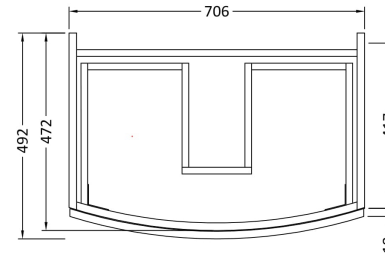

Sales Code: SAR301

Description: 700 W/H 2 Drawer Unit & Basin

Packaging Details

Barcode: 5056211875024

Sales Code: SAR394

Description: 700 W/H 2 Drawer Unit

Product Dimensions

Height (mm):	430
Width (mm):	710
Depth (mm):	480
Nett Weight (kg):	22

Packaging Dimensions

Height (mm):	500
Width (mm):	700
Depth (mm):	470
Gross Weight (kg):	22

Packaging Data

Box Colour:	Brown Cardboard Box
Box Qty:	1
Label Size:	100 x 50
Label Colour:	White Label
Label Qty:	2

Outer Box Dimensions (If Applicable)

Height (mm):	
Width (mm):	
Depth (mm):	
Gross Weight (kg):	
Barcode:	5056211873860

Product Details

Country of Origin:	Ukraine
Fitting Instruction:	No
CE & UKCA:	N/A
FSC Certified Materials:	Yes
Colour:	Mineral Blue
Construction Method:	Cam & Wood Dowel
Construction Type:	Rigid
Cabinet Finish:	MFC Smooth Matt
Fascia Finish:	MFC Smooth Matt
Cabinet Thickness (mm):	18
Fascia Thickness (mm):	18
Drawer Included:	Yes
Drawer Type:	80mm High Metal Softclose
No of Shelves:	0
Hinge Type:	Not Applicable
Hinge Included:	Not Applicable
Adjustable Legs:	No
Fixings Included:	Yes
Handle Style:	Modern
Waste Shroud:	Yes
Handle Included:	Yes
Handle Type:	Square

Sales Code: FMB0073

Description: 712 X 504 Vanity Basin

Product Dimensions

Height (mm):	130
Width (mm):	712
Depth (mm):	504
Nett Weight (kg):	10

Packaging Dimensions

Height (mm):	140
Width (mm):	722
Depth (mm):	515
Gross Weight (kg):	10