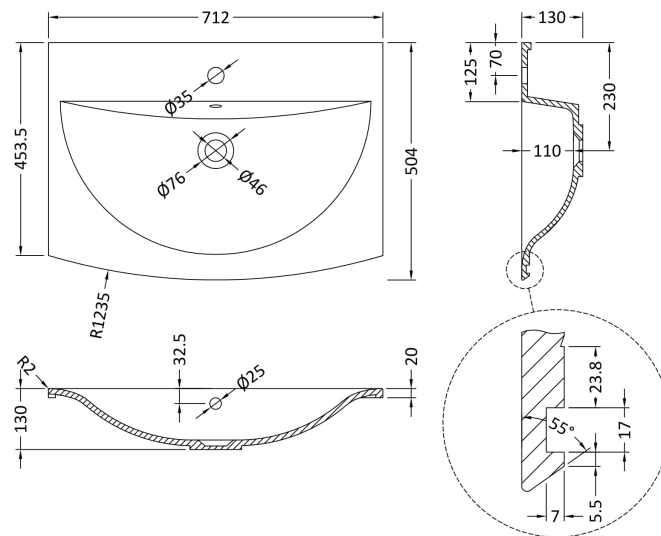

Packaging Dimensions

Height (mm):	500
Width (mm):	700
Depth (mm):	470
Gross Weight (kg):	22

Packaging Data

Box Colour:	Brown Cardboard Box
Box Qty:	1
Label Size:	100 x 50
Label Colour:	White Label
Label Qty:	2

Outer Box Dimensions (If Applicable)

Height (mm):	
Width (mm):	
Depth (mm):	
Gross Weight (kg):	
Barcode:	5056211873860

Product Details

Country of Origin:	Ukraine
Fitting Instruction:	No
CE & UKCA:	N/A
FSC Certified Materials:	Yes
Colour:	Mineral Blue
Construction Method:	Cam & Wood Dowel
Construction Type:	Rigid
Cabinet Finish:	MFC Smooth Matt
Fascia Finish:	MFC Smooth Matt
Cabinet Thickness (mm):	18
Fascia Thickness (mm):	18
Drawer Included:	Yes
Drawer Type:	80mm High Metal Softclose
No of Shelves:	0
Hinge Type:	Not Applicable
Hinge Included:	Not Applicable
Adjustable Legs:	No
Fixings Included:	Yes
Handle Style:	Modern
Waste Shroud:	Yes
Handle Included:	Yes
Handle Type:	Square

Sales Code: FMB0073

Description: 712 X 504 Vanity Basin

Product Dimensions

Height (mm):	130
Width (mm):	712
Depth (mm):	504
Nett Weight (kg):	10

Packaging Dimensions

Height (mm):	140
Width (mm):	722
Depth (mm):	515
Gross Weight (kg):	10

Packaging Data

Box Colour:	Brown Cardboard Box - Printed
Box Qty:	1
Label Size:	100 x 50
Label Colour:	White Label
Label Qty:	2

Outer Box Dimensions (If Applicable)

Height (mm):	
Width (mm):	
Depth (mm):	
Gross Weight (kg):	
Barcode:	5055275832462