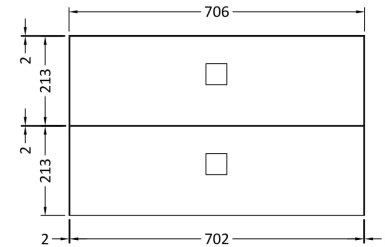

Sales Code: SAR301

Description: 700 W/H 2 Drawer Unit & Basin

Packaging Details

Barcode: 5056211875024

Sales Code: SAR394

Description: 700 W/H 2 Drawer Unit

Product Dimensions

Height (mm):	430
Width (mm):	710
Depth (mm):	480
Nett Weight (kg):	22

Packaging Dimensions

Height (mm):	500
Width (mm):	700
Depth (mm):	470
Gross Weight (kg):	22

Packaging Data

Box Colour:	Brown Cardboard Box
Box Qty:	1
Label Size:	100 x 50
Label Colour:	White Label
Label Qty:	2

Outer Box Dimensions (If Applicable)

Height (mm):	
Width (mm):	
Depth (mm):	
Gross Weight (kg):	
Barcode:	5056211873860

Product Details

Country of Origin:	Ukraine
Fitting Instruction:	No
CE & UKCA:	N/A
FSC Certified Materials:	Yes
Colour:	Mineral Blue
Construction Method:	Cam & Wood Dowel
Construction Type:	Rigid
Cabinet Finish:	MFC Smooth Matt
Fascia Finish:	MFC Smooth Matt
Cabinet Thickness (mm):	18
Fascia Thickness (mm):	18
Drawer Included:	Yes
Drawer Type:	80mm High Metal Softclose
No of Shelves:	0
Hinge Type:	Not Applicable
Hinge Included:	Not Applicable
Adjustable Legs:	No
Fixings Included:	Yes
Handle Style:	Modern
Waste Shroud:	Yes
Handle Included:	Yes
Handle Type:	Square

Sales Code: FMB0073

Description: 712 X 504 Vanity Basin

Product Dimensions

Height (mm):	130
Width (mm):	712
Depth (mm):	504
Nett Weight (kg):	10

Packaging Dimensions

Height (mm):	140
Width (mm):	722
Depth (mm):	515
Gross Weight (kg):	10