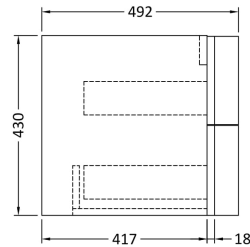

Sales Code: SAR301

Description: 700 W/H 2 Drawer Unit & Basin

Packaging Details

Barcode: 5056211875024

Sales Code: SAR394

Description: 700 W/H 2 Drawer Unit

Product Dimensions

Height (mm):	430
Width (mm):	710
Depth (mm):	480
Nett Weight (kg):	22

Packaging Dimensions

Height (mm):	500
Width (mm):	700
Depth (mm):	470
Gross Weight (kg):	22

Packaging Data

Box Colour:	Brown Cardboard Box
Box Qty:	1
Label Size:	100 x 50
Label Colour:	White Label
Label Qty:	2

Sales Code: FMB0073

Description: 712 X 504 Vanity Basin

Product Dimensions

Height (mm):	130
Width (mm):	712
Depth (mm):	504
Nett Weight (kg):	10

Packaging Dimensions

Height (mm):	140
Width (mm):	722
Depth (mm):	515
Gross Weight (kg):	10

Packaging Data

Box Colour:	Brown Cardboard Box - Printed
Box Qty:	1
Label Size:	100 x 50
Label Colour:	White Label
Label Qty:	2

Outer Box Dimensions (If Applicable)

Height (mm):	
Width (mm):	
Depth (mm):	
Gross Weight (kg):	
Barcode:	5055275832462