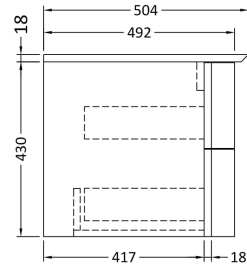

Sales Code: SAR301

Description: 700 W/H 2 Drawer Unit & Basin

Packaging Details

Barcode: 5056211875024

Sales Code: SAR394

Description: 700 W/H 2 Drawer Unit

Product Dimensions

Height (mm):	430
Width (mm):	710
Depth (mm):	480
Nett Weight (kg):	22

Packaging Dimensions

Height (mm):	500
Width (mm):	700
Depth (mm):	470
Gross Weight (kg):	22

Packaging Data

Box Colour:	Brown Cardboard Box
Box Qty:	1
Label Size:	100 x 50
Label Colour:	White Label
Label Qty:	2

Outer Box Dimensions (If Applicable)

Height (mm):	
Width (mm):	
Depth (mm):	
Gross Weight (kg):	
Barcode:	5056211873860

Product Details

Country of Origin:	Ukraine
Fitting Instruction:	No
CE & UKCA:	N/A
FSC Certified Materials:	Yes
Colour:	Mineral Blue
Construction Method:	Cam & Wood Dowel
Construction Type:	Rigid
Cabinet Finish:	MFC Smooth Matt
Fascia Finish:	MFC Smooth Matt
Cabinet Thickness (mm):	18
Fascia Thickness (mm):	18
Drawer Included:	Yes
Drawer Type:	80mm High Metal Softclose
No of Shelves:	0
Hinge Type:	Not Applicable
Hinge Included:	Not Applicable
Adjustable Legs:	No
Fixings Included:	Yes
Handle Style:	Modern
Waste Shroud:	Yes
Handle Included:	Yes
Handle Type:	Square

Sales Code: FMB0073

Description: 712 X 504 Vanity Basin

Product Dimensions

Height (mm):	130
Width (mm):	712
Depth (mm):	504
Nett Weight (kg):	10

Packaging Dimensions

Height (mm):	140
Width (mm):	722
Depth (mm):	515
Gross Weight (kg):	10