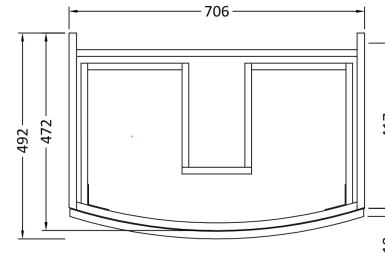

### Product Dimensions

Height (mm):	430
Width (mm):	710
Depth (mm):	480
Nett Weight (kg):	22

### Packaging Dimensions

Height (mm):	500
Width (mm):	700
Depth (mm):	470
Gross Weight (kg):	22

### Product Dimensions

Height (mm):	448
Width (mm):	305
Depth (mm):	440
Nett Weight (kg):	14

### Product Dimensions

Height (mm):	130
Width (mm):	1012
Depth (mm):	504
Nett Weight (kg):	13.5