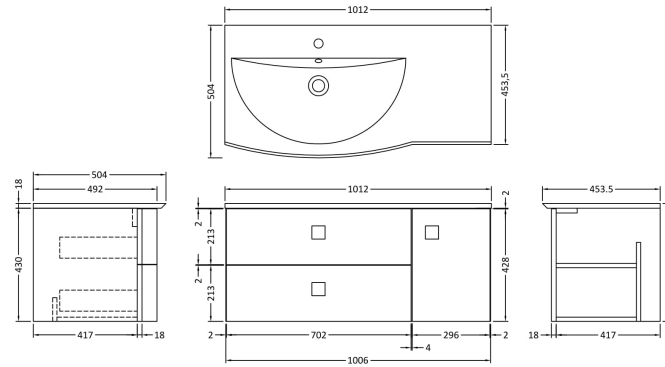

Sales Code: SAR302L

Description: 1000 W/H 2 Drawer Unit & Basin Lh

Packaging Details

Barcode: 5056211875055