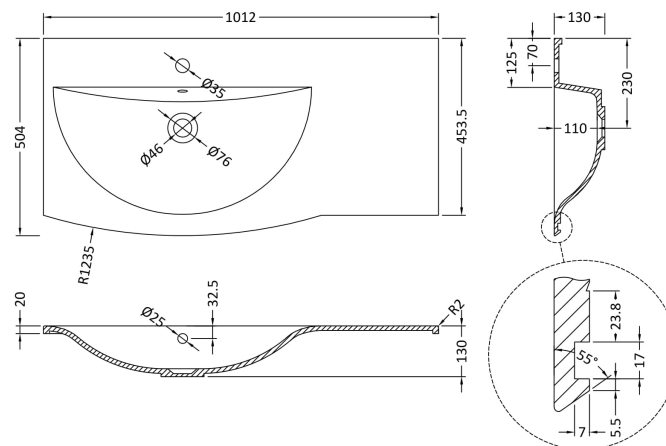

### Outer Box Dimensions (If Applicable)

Height (mm):	
Width (mm):	
Depth (mm):	
Gross Weight (kg):	
Barcode:	5056211873860

### Product Dimensions

Height (mm):	448
Width (mm):	305
Depth (mm):	440
Nett Weight (kg):	14

### Outer Box Dimensions (If Applicable)

Height (mm):	
Width (mm):	
Depth (mm):	
Gross Weight (kg):	
Barcode:	5056211873891

### Product Dimensions

Height (mm):	130
Width (mm):	1012
Depth (mm):	504
Nett Weight (kg):	13.5