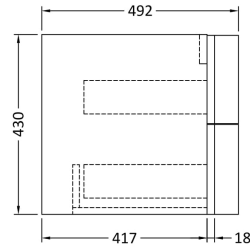

### Product Dimensions

Height (mm):	430
Width (mm):	710
Depth (mm):	480
Nett Weight (kg):	22

### Packaging Dimensions

Height (mm):	500
Width (mm):	700
Depth (mm):	470
Gross Weight (kg):	22

### Product Dimensions

Height (mm):	448
Width (mm):	305
Depth (mm):	440
Nett Weight (kg):	14

### Packaging Dimensions

Height (mm):	450
Width (mm):	320
Depth (mm):	425
Gross Weight (kg):	14