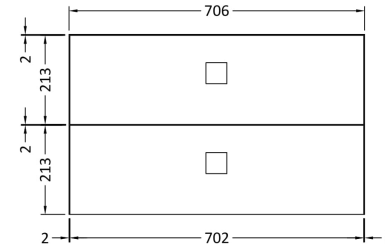

### Product Dimensions

Height (mm):	430
Width (mm):	710
Depth (mm):	480
Nett Weight (kg):	22

### Packaging Dimensions

Height (mm):	500
Width (mm):	700
Depth (mm):	470
Gross Weight (kg):	22

### Product Dimensions

Height (mm):	448
Width (mm):	305
Depth (mm):	440
Nett Weight (kg):	14

### Packaging Dimensions

Height (mm):	450
Width (mm):	320
Depth (mm):	425
Gross Weight (kg):	14