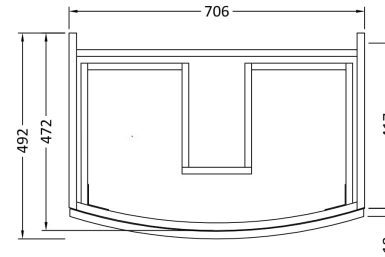

Sales Code: SAR205L

Description: 1000mm Cabinet With Marble Top Lh

Packaging Details

Barcode: 5056211888253

Sales Code: SAR294

Description: 700 W/H 2 Drawer Unit

Product Dimensions

Height (mm):	430
Width (mm):	710
Depth (mm):	480
Nett Weight (kg):	22

Packaging Dimensions

Height (mm):	500
Width (mm):	700
Depth (mm):	470
Gross Weight (kg):	22

Packaging Data

Box Colour:	Brown Cardboard Box
Box Qty:	1
Label Size:	100 x 50
Label Colour:	White Label
Label Qty:	2

Sales Code: SAR260

Description: 300 W/H Side Cabinet

Product Dimensions

Height (mm):	448
Width (mm):	305
Depth (mm):	440
Nett Weight (kg):	14

Packaging Dimensions

Height (mm):	450
Width (mm):	320
Depth (mm):	425
Gross Weight (kg):	14

Sales Code: SMB901

Description: 1000 Sarena Marble Top

Product Dimensions

Height (mm):	18
Width (mm):	1012
Depth (mm):	504
Nett Weight (kg):	18

Packaging Dimensions

Height (mm):	80
Width (mm):	1020
Depth (mm):	514
Gross Weight (kg):	18.5