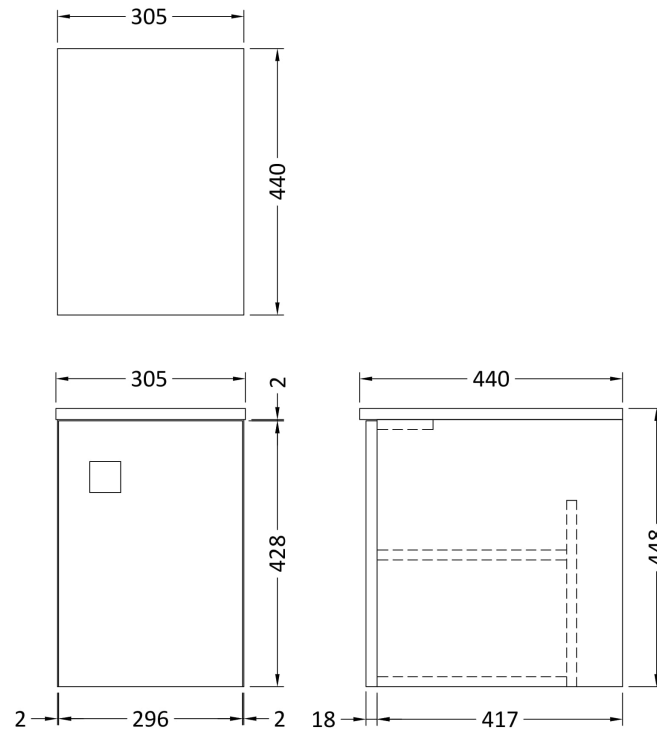

Packaging Dimensions

Height (mm):	500
Width (mm):	700
Depth (mm):	470
Gross Weight (kg):	22

Packaging Data

Box Colour:	Brown Cardboard Box
Box Qty:	1
Label Size:	100 x 50
Label Colour:	White Label
Label Qty:	2

Sales Code: SAR260

Description: 300 W/H Side Cabinet

Product Dimensions

Height (mm):	448
Width (mm):	305
Depth (mm):	440
Nett Weight (kg):	14

Packaging Dimensions

Height (mm):	450
Width (mm):	320
Depth (mm):	425
Gross Weight (kg):	14

Packaging Data

Box Colour:	Brown Cardboard Box
Box Qty:	1
Label Size:	100 x 50
Label Colour:	White Label
Label Qty:	2

Outer Box Dimensions (If Applicable)

Height (mm):	
Width (mm):	
Depth (mm):	
Gross Weight (kg):	
Barcode:	5056211873884

Sales Code: SMB901

Description: 1000 Sarena Marble Top

Product Dimensions

Height (mm):	18
Width (mm):	1012
Depth (mm):	504
Nett Weight (kg):	18

Packaging Dimensions

Height (mm):	80
Width (mm):	1020
Depth (mm):	514
Gross Weight (kg):	18.5