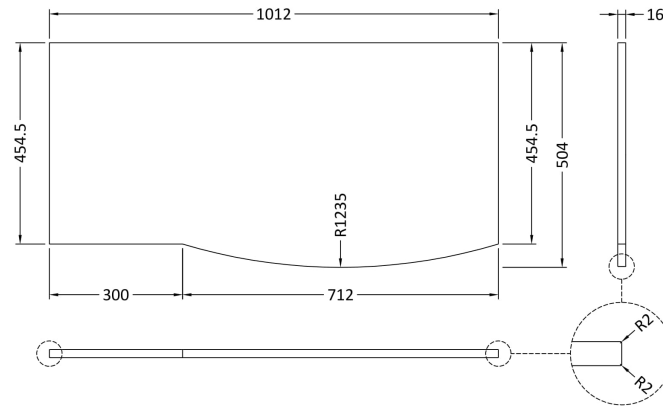

Packaging Dimensions

Height (mm):	500
Width (mm):	700
Depth (mm):	470
Gross Weight (kg):	22

Packaging Data

Box Colour:	Brown Cardboard Box
Box Qty:	1
Label Size:	100 x 50
Label Colour:	White Label
Label Qty:	2

Sales Code: SAR260

Description: 300 W/H Side Cabinet

Product Dimensions

Height (mm):	448
Width (mm):	305
Depth (mm):	440
Nett Weight (kg):	14

Packaging Dimensions

Height (mm):	450
Width (mm):	320
Depth (mm):	425
Gross Weight (kg):	14

Packaging Data

Box Colour:	Brown Cardboard Box
Box Qty:	1
Label Size:	100 x 50
Label Colour:	White Label
Label Qty:	2

Outer Box Dimensions (If Applicable)

Height (mm):	
Width (mm):	
Depth (mm):	
Gross Weight (kg):	
Barcode:	5056211873884

Sales Code: SMB901

Description: 1000 Sarena Marble Top

Product Dimensions

Height (mm):	18
Width (mm):	1012
Depth (mm):	504
Nett Weight (kg):	18

Packaging Dimensions

Height (mm):	80
Width (mm):	1020
Depth (mm):	514
Gross Weight (kg):	18.5