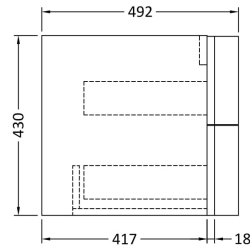

Sales Code: SAR205L

Description: 1000mm Cabinet With Marble Top Lh

Packaging Details

Barcode: 5056211888253

Sales Code: SAR294

Description: 700 W/H 2 Drawer Unit

Product Dimensions

Height (mm):	430
Width (mm):	710
Depth (mm):	480
Nett Weight (kg):	22

Packaging Dimensions

Height (mm):	500
Width (mm):	700
Depth (mm):	470
Gross Weight (kg):	22

Packaging Data

Box Colour:	Brown Cardboard Box
Box Qty:	1
Label Size:	100 x 50
Label Colour:	White Label
Label Qty:	2

Sales Code: SAR260

Description: 300 W/H Side Cabinet

Product Dimensions

Height (mm):	448
Width (mm):	305
Depth (mm):	440
Nett Weight (kg):	14

Packaging Dimensions

Height (mm):	450
Width (mm):	320
Depth (mm):	425
Gross Weight (kg):	14

Sales Code: SMB901

Description: 1000 Sarena Marble Top

Product Dimensions

Height (mm):	18
Width (mm):	1012
Depth (mm):	504
Nett Weight (kg):	18

Packaging Dimensions

Height (mm):	80
Width (mm):	1020
Depth (mm):	514
Gross Weight (kg):	18.5