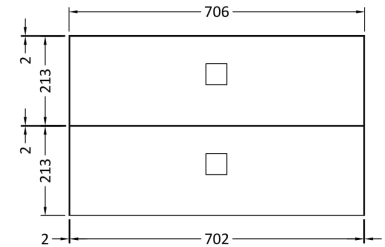

Sales Code: SAR205L

Description: 1000mm Cabinet With Marble Top Lh

Packaging Details

Barcode: 5056211888253

Sales Code: SAR294

Description: 700 W/H 2 Drawer Unit

Product Dimensions

Height (mm):	430
Width (mm):	710
Depth (mm):	480
Nett Weight (kg):	22

Packaging Dimensions

Height (mm):	500
Width (mm):	700
Depth (mm):	470
Gross Weight (kg):	22

Packaging Data

Box Colour:	Brown Cardboard Box
Box Qty:	1
Label Size:	100 x 50
Label Colour:	White Label
Label Qty:	2

Sales Code: SAR260

Description: 300 W/H Side Cabinet

Product Dimensions

Height (mm):	448
Width (mm):	305
Depth (mm):	440
Nett Weight (kg):	14

Packaging Dimensions

Height (mm):	450
Width (mm):	320
Depth (mm):	425
Gross Weight (kg):	14

Sales Code: SMB901

Description: 1000 Sarena Marble Top

Product Dimensions

Height (mm):	18
Width (mm):	1012
Depth (mm):	504
Nett Weight (kg):	18

Packaging Dimensions

Height (mm):	80
Width (mm):	1020
Depth (mm):	514
Gross Weight (kg):	18.5