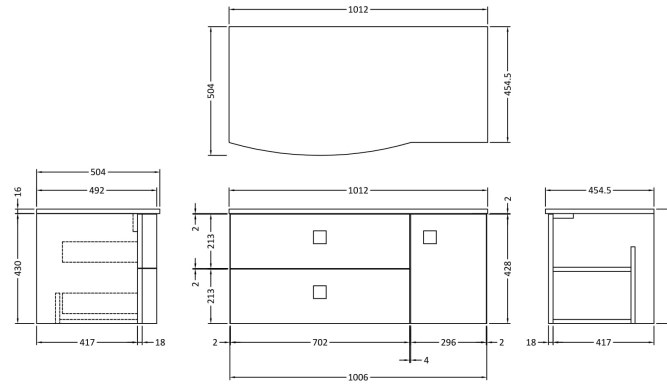

Sales Code: SAR205L

Description: 1000mm Cabinet With Marble Top Lh

Packaging Details

Barcode: 5056211888253

Sales Code: SAR294

Description: 700 W/H 2 Drawer Unit

Product Dimensions

Height (mm):	430
Width (mm):	710
Depth (mm):	480
Nett Weight (kg):	22

Packaging Dimensions

Height (mm):	500
Width (mm):	700
Depth (mm):	470
Gross Weight (kg):	22

Packaging Data

Box Colour:	Brown Cardboard Box
Box Qty:	1
Label Size:	100 x 50
Label Colour:	White Label
Label Qty:	2

Sales Code: SAR260

Description: 300 W/H Side Cabinet

Product Dimensions

Height (mm):	448
Width (mm):	305
Depth (mm):	440
Nett Weight (kg):	14

Packaging Dimensions

Height (mm):	450
Width (mm):	320
Depth (mm):	425
Gross Weight (kg):	14

Sales Code: SMB901

Description: 1000 Sarena Marble Top

Product Dimensions

Height (mm):	18
Width (mm):	1012
Depth (mm):	504
Nett Weight (kg):	18

Packaging Dimensions

Height (mm):	80
Width (mm):	1020
Depth (mm):	514
Gross Weight (kg):	18.5