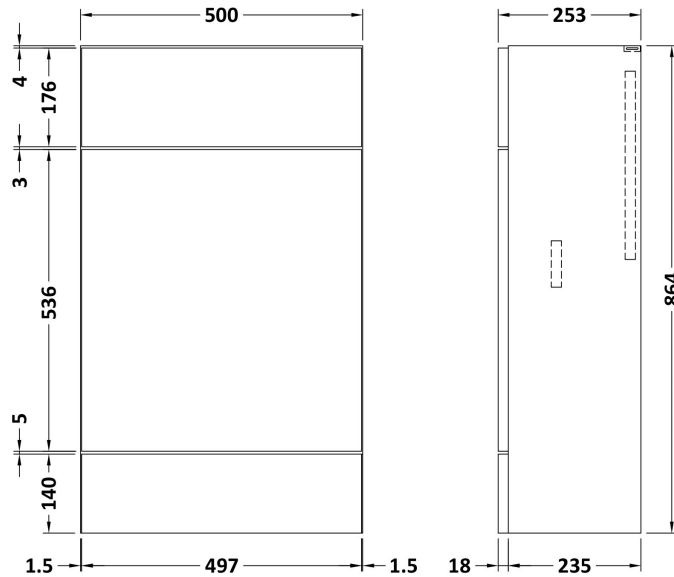

### Packaging Details

Barcode: 5056678453346

Sales Code: OFF3041

Description: 500 Wc Unit Top 505X260

**Product Dimensions**

Height (mm):	18
Width (mm):	505
Depth (mm):	260
Nett Weight (kg):	2

**Packaging Dimensions**

Height (mm):	25
Width (mm):	525
Depth (mm):	280
Gross Weight (kg):	2

**Packaging Data**

Box Colour:	Brown Cardboard Box
Box Qty:	1
Label Size:	50 x 100
Label Colour:	White Label
Label Qty:	2

**Outer Box Dimensions (If Applicable)**

### Product Dimensions

Height (mm):	864
Width (mm):	500
Depth (mm):	255
Nett Weight (kg):	11.5

### Packaging Dimensions

Height (mm):	290
Width (mm):	525
Depth (mm):	900
Gross Weight (kg):	12