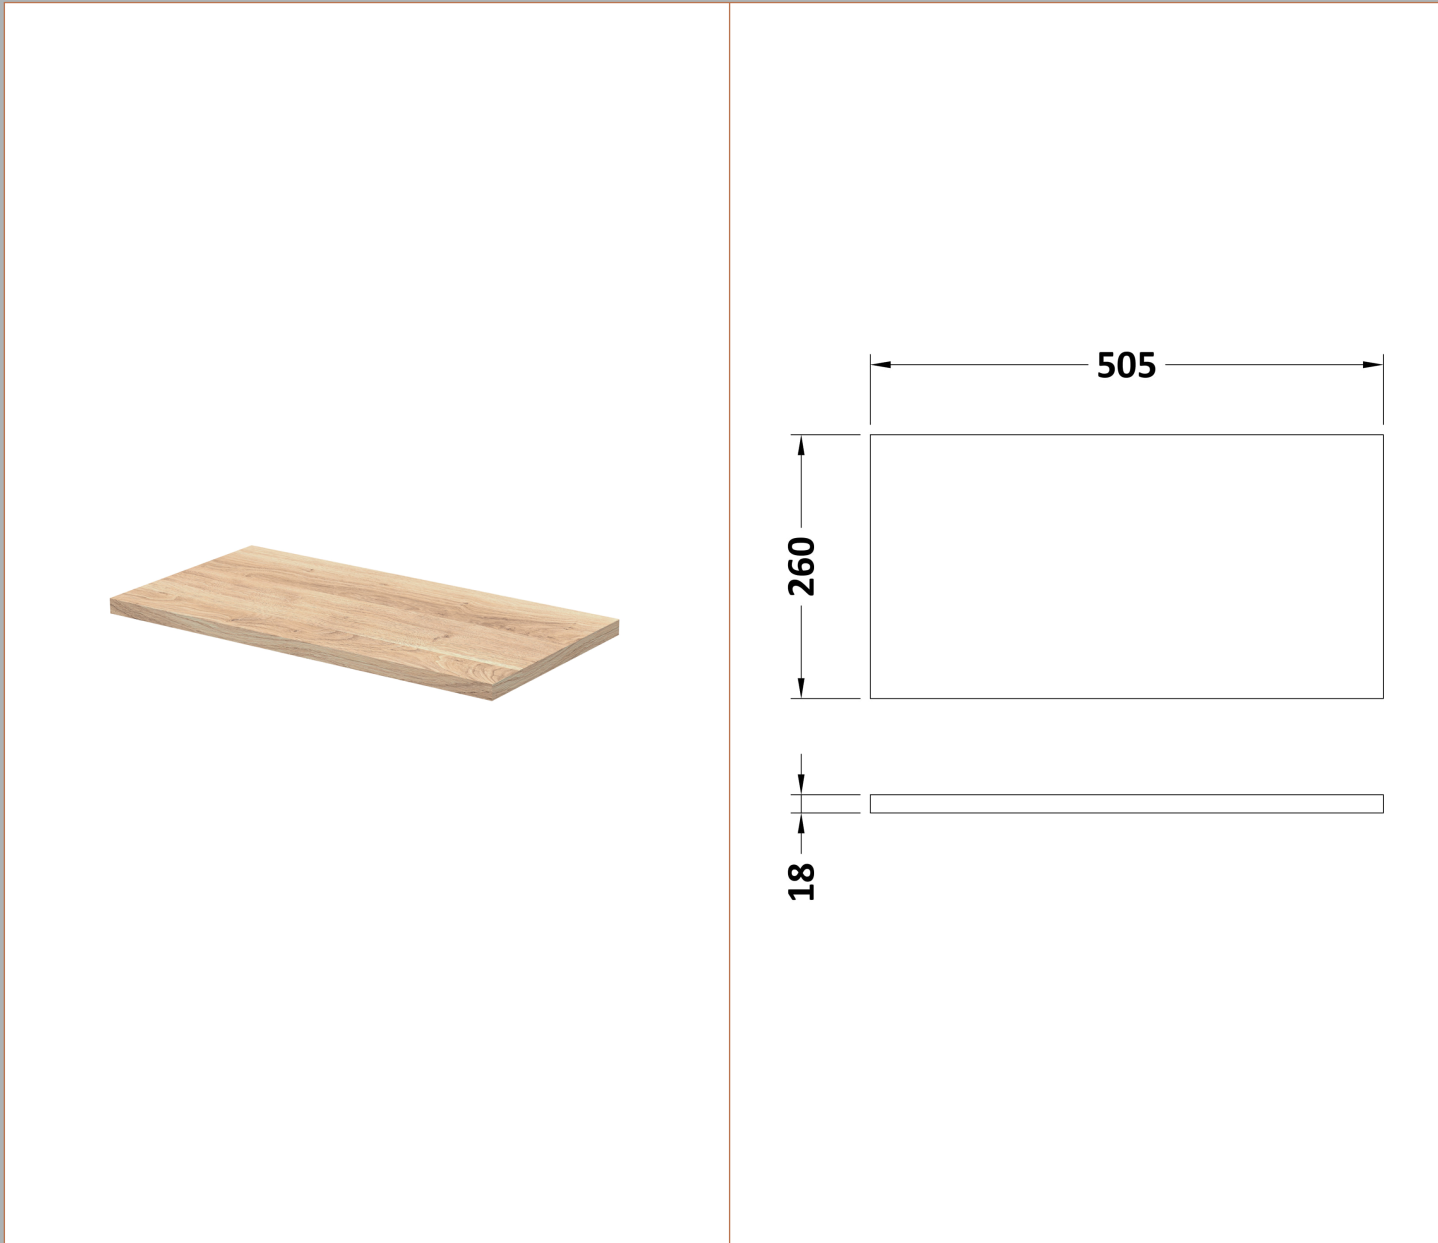

### Packaging Details

Barcode: 5056678453346

Sales Code: OFF3041

Description: 500 Wc Unit Top 505X260

**Product Dimensions**

Height (mm):	18
Width (mm):	505
Depth (mm):	260
Nett Weight (kg):	2

**Packaging Dimensions**

Height (mm):	25
Width (mm):	525
Depth (mm):	280
Gross Weight (kg):	2

**Packaging Data**

Box Colour:	Brown Cardboard Box
Box Qty:	1
Label Size:	50 x 100
Label Colour:	White Label
Label Qty:	2

**Outer Box Dimensions (If Applicable)**

### Product Dimensions

Height (mm):	864
Width (mm):	500
Depth (mm):	255
Nett Weight (kg):	11.5

### Packaging Dimensions

Height (mm):	290
Width (mm):	525
Depth (mm):	900
Gross Weight (kg):	12