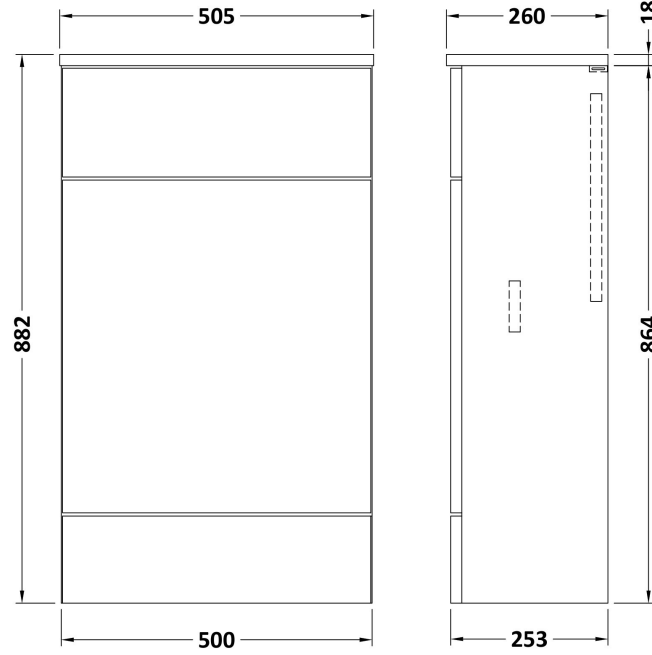

### Packaging Details

Barcode: 5056678453346

Sales Code: OFF3041

Description: 500 Wc Unit Top 505X260

**Product Dimensions**

Height (mm):	18
Width (mm):	505
Depth (mm):	260
Nett Weight (kg):	2

**Packaging Dimensions**

Height (mm):	25
Width (mm):	525
Depth (mm):	280
Gross Weight (kg):	2

**Packaging Data**

Box Colour:	Brown Cardboard Box
Box Qty:	1
Label Size:	50 x 100
Label Colour:	White Label
Label Qty:	2

**Outer Box Dimensions (If Applicable)**

### Product Dimensions

Height (mm):	864
Width (mm):	500
Depth (mm):	255
Nett Weight (kg):	11.5

### Packaging Dimensions

Height (mm):	290
Width (mm):	525
Depth (mm):	900
Gross Weight (kg):	12