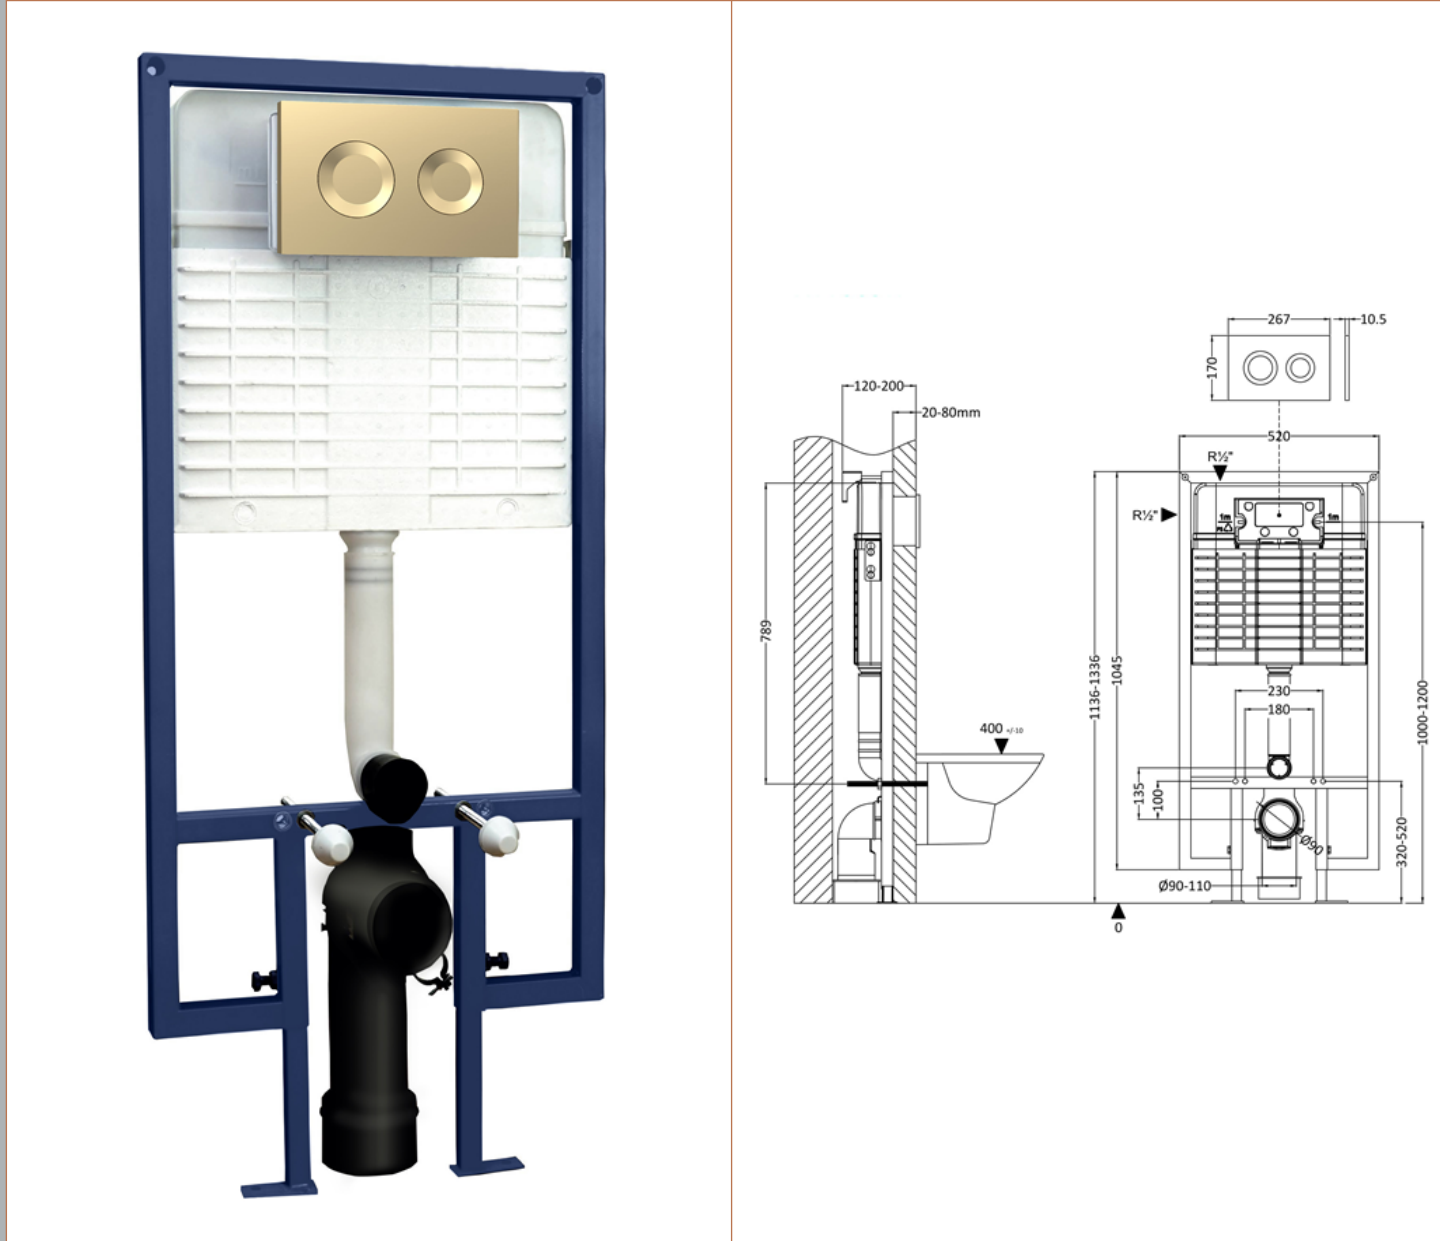

Sales Code: XTY809R

Description: Dual Flush Conc Cist Frame Round Plate

Packaging Details

Barcode: 5056678460221

Sales Code: XTY009PR8

Description: Round Dual Flush Push Button Brass

Product Dimensions

Length (mm):	
Width (mm):	267
Height (mm):	170
Depth (mm):	11
Nett Weight (kg):	0.5

Packaging Dimensions

Height (mm):	290
Width (mm):	220
Depth (mm):	50
Gross Weight (kg):	0.5

Packaging Data

Box Colour:	Brown Cardboard Box
Box Qty:	1
Label Size:	100 x 50
Label Colour:	White Label
Label Qty:	2

Outer Box Dimensions (If Applicable)

Height (mm):	
Width (mm):	
Length (mm):	
Depth (mm):	
Gross Weight (kg):	0
Barcode:	5056678459713

Product Details

Country of Origin:	China
Fitting Instruction:	No
CE & UKCA:	Yes
Product Material:	Ss
Heating Element Wattage:	Not Applicable
Colour/Finish:	Brushed Brass
Product Diameter:	Not Applicable
Connection Size:	

Sales Code: XTY009R

Description: Dual Flush Conc Cist Frame Round Plate

Product Dimensions

Length (mm):	
Width (mm):	520
Height (mm):	1136
Depth (mm):	204
Nett Weight (kg):	11.5

Packaging Dimensions

Height (mm):	160
Width (mm):	560
Depth (mm):	1125
Gross Weight (kg):	12