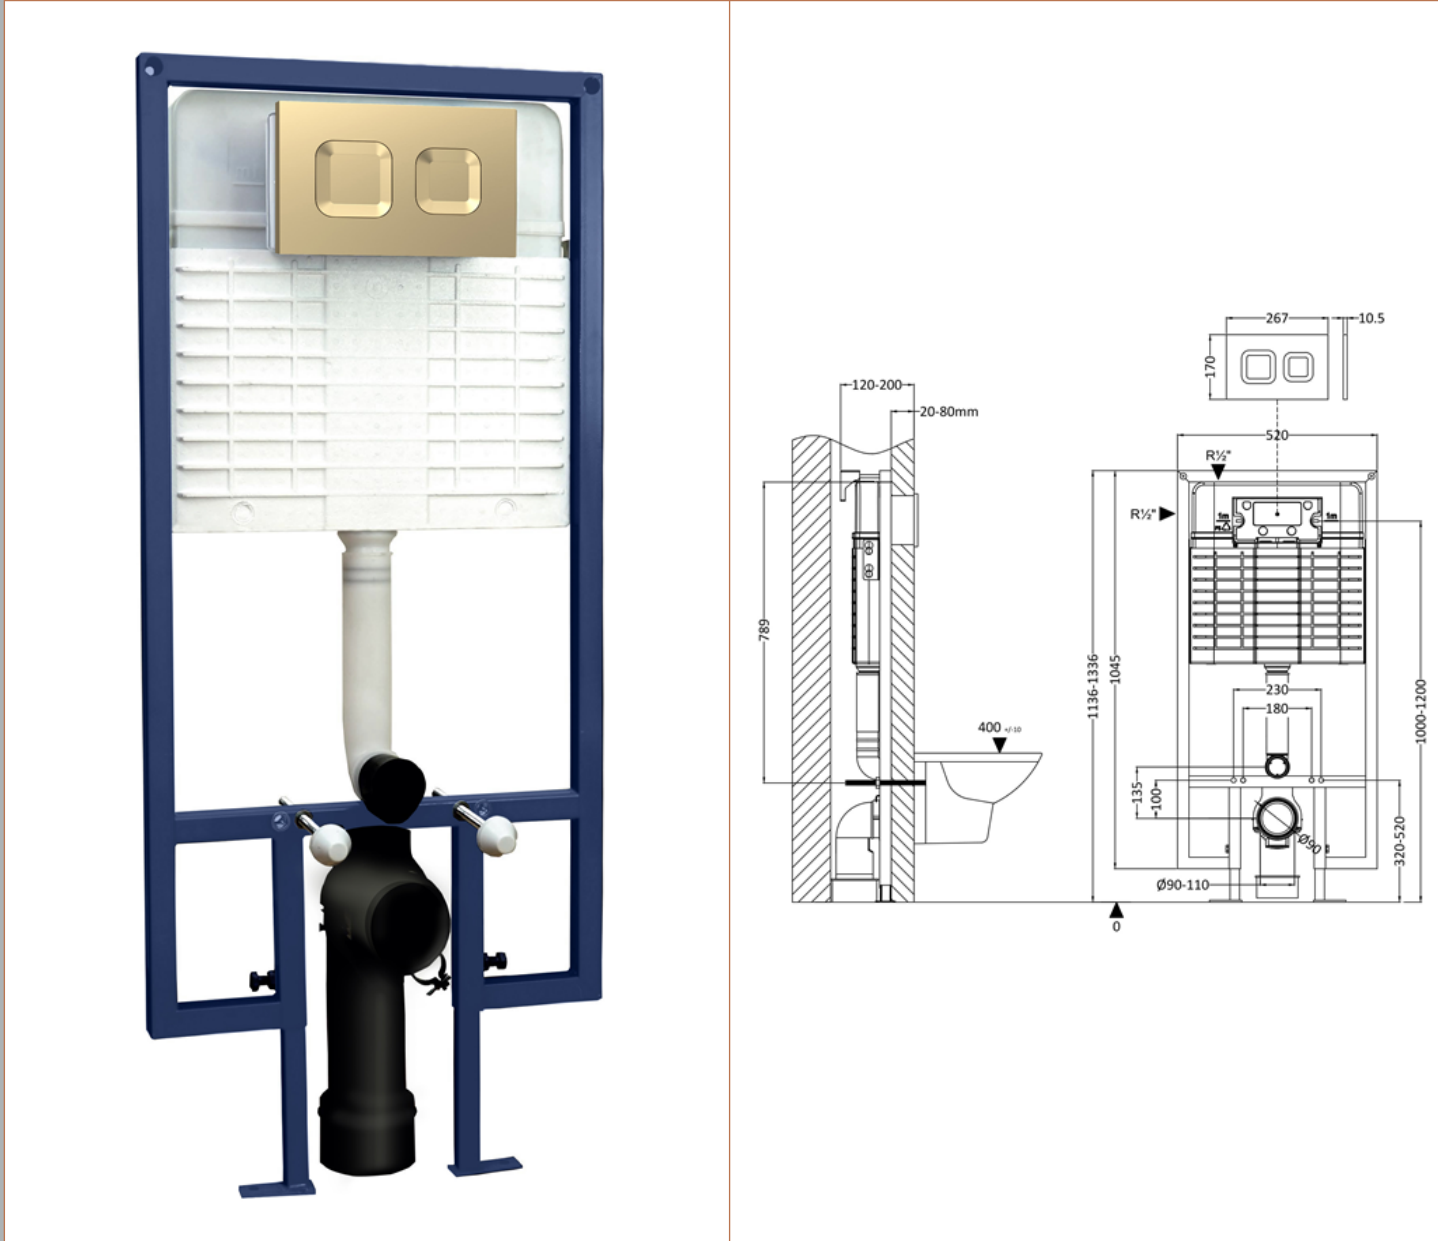

Sales Code: XTY809S

Description: Dual Flush Conc Cist Frame Square Plate

Packaging Details

Barcode: 5056678460252

Sales Code: XTY009PS8

Description: Square Dual Flush Push Button Brass

Product Dimensions

Length (mm):	
Width (mm):	267
Height (mm):	170
Depth (mm):	11
Nett Weight (kg):	0.5

Packaging Dimensions

Height (mm):	290
Width (mm):	220
Depth (mm):	50
Gross Weight (kg):	0.5

Packaging Data

Box Colour:	Brown Cardboard Box
Box Qty:	1
Label Size:	100 x 50
Label Colour:	White Label
Label Qty:	2

Outer Box Dimensions (If Applicable)

Height (mm):	
Width (mm):	
Length (mm):	
Depth (mm):	
Gross Weight (kg):	0
Barcode:	5056678459706

Product Details

Country of Origin:	China
Fitting Instruction:	No
CE & UKCA:	Yes
Product Material:	Ss
Heating Element Wattage:	Not Applicable
Colour/Finish:	Brushed Brass
Product Diameter:	Not Applicable
Connection Size:	

Sales Code: XTY009S

Description: Dual Flush Conc Cist Frame Square Plate

Product Dimensions

Length (mm):	
Width (mm):	520
Height (mm):	1136
Depth (mm):	204
Nett Weight (kg):	11.5

Packaging Dimensions

Height (mm):	160
Width (mm):	560
Depth (mm):	1125
Gross Weight (kg):	12