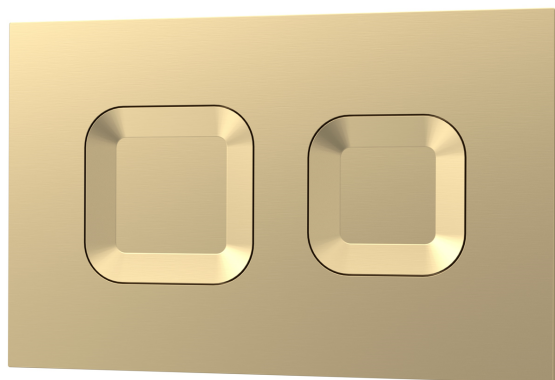

Sales Code: XTY809S

Description: Dual Flush Conc Cist Frame Square Plate

Packaging Details

Barcode: 5056678460252

Sales Code: XTY009PS8

Description: Square Dual Flush Push Button Brass

Product Dimensions

Length (mm):	
Width (mm):	267
Height (mm):	170
Depth (mm):	11
Nett Weight (kg):	0.5

Packaging Dimensions

Height (mm):	290
Width (mm):	220
Depth (mm):	50
Gross Weight (kg):	0.5

Packaging Data

Box Colour:	Brown Cardboard Box
Box Qty:	1
Label Size:	100 x 50
Label Colour:	White Label
Label Qty:	2

Outer Box Dimensions (If Applicable)

Height (mm):	
Width (mm):	
Length (mm):	
Depth (mm):	
Gross Weight (kg):	0
Barcode:	5056678459706

Product Details

Country of Origin:	China
Fitting Instruction:	No
CE & UKCA:	Yes
Product Material:	Ss
Heating Element Wattage:	Not Applicable
Colour/Finish:	Brushed Brass
Product Diameter:	Not Applicable
Connection Size:	

Sales Code: XTY009S

Description: Dual Flush Conc Cist Frame Square Plate

Product Dimensions

Length (mm):	
Width (mm):	520
Height (mm):	1136
Depth (mm):	204
Nett Weight (kg):	11.5

Packaging Dimensions

Height (mm):	160
Width (mm):	560
Depth (mm):	1125
Gross Weight (kg):	12