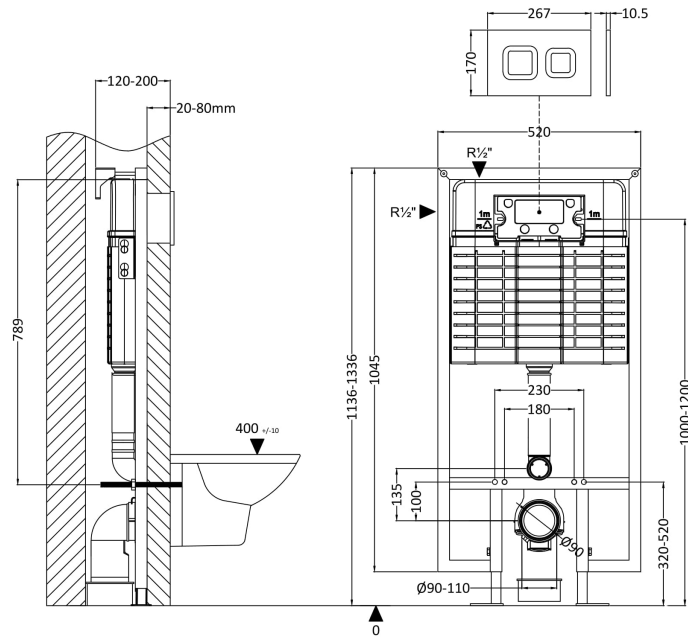

Packaging Dimensions

Height (mm):	290
Width (mm):	220
Depth (mm):	50
Gross Weight (kg):	0.5

Packaging Data

Box Colour:	Brown Cardboard Box
Box Qty:	1
Label Size:	100 x 50
Label Colour:	White Label
Label Qty:	2

Outer Box Dimensions (If Applicable)

Height (mm):	
Width (mm):	
Length (mm):	
Depth (mm):	
Gross Weight (kg):	0
Barcode:	5056678459706

Product Details

Country of Origin:	China
Fitting Instruction:	No
CE & UKCA:	Yes
Product Material:	Ss
Heating Element Wattage:	Not Applicable
Colour/Finish:	Brushed Brass
Product Diameter:	Not Applicable
Connection Size:	

Sales Code: XTY009S

Description: Dual Flush Conc Cist Frame Square Plate

Product Dimensions

Length (mm):	
Width (mm):	520
Height (mm):	1136
Depth (mm):	204
Nett Weight (kg):	11.5

Packaging Dimensions

Height (mm):	160
Width (mm):	560
Depth (mm):	1125
Gross Weight (kg):	12

Packaging Data

Box Colour:	Brown Cardboard Box
Box Qty:	1
Label Size:	100 x 50
Label Colour:	White Label
Label Qty:	2

Outer Box Dimensions (If Applicable)

Height (mm):	
Width (mm):	
Length (mm):	
Depth (mm):	
Gross Weight (kg):	0
Barcode:	5056211863601