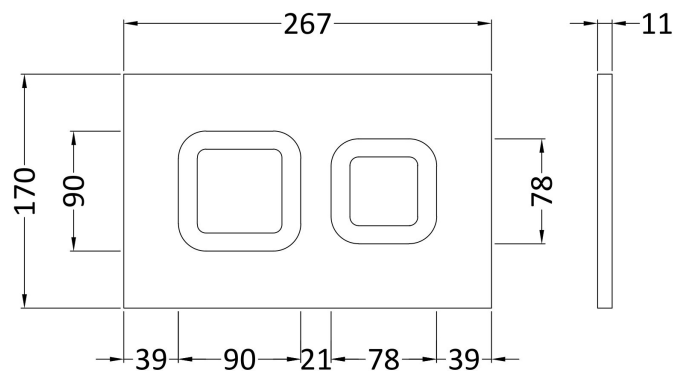

Sales Code: XTY809S

Description: Dual Flush Conc Cist Frame Square Plate

Packaging Details

Barcode: 5056678460252

Sales Code: XTY009PS8

Description: Square Dual Flush Push Button Brass

Product Dimensions

Length (mm):	
Width (mm):	267
Height (mm):	170
Depth (mm):	11
Nett Weight (kg):	0.5

Packaging Dimensions

Height (mm):	290
Width (mm):	220
Depth (mm):	50
Gross Weight (kg):	0.5

Packaging Data

Box Colour:	Brown Cardboard Box
Box Qty:	1
Label Size:	100 x 50
Label Colour:	White Label
Label Qty:	2

Outer Box Dimensions (If Applicable)

Height (mm):	
Width (mm):	
Length (mm):	
Depth (mm):	
Gross Weight (kg):	0
Barcode:	5056678459706

Product Details

Country of Origin:	China
Fitting Instruction:	No
CE & UKCA:	Yes
Product Material:	Ss
Heating Element Wattage:	Not Applicable
Colour/Finish:	Brushed Brass
Product Diameter:	Not Applicable
Connection Size:	

Sales Code: XTY009S

Description: Dual Flush Conc Cist Frame Square Plate

Product Dimensions

Length (mm):	
Width (mm):	520
Height (mm):	1136
Depth (mm):	204
Nett Weight (kg):	11.5

Packaging Dimensions

Height (mm):	160
Width (mm):	560
Depth (mm):	1125
Gross Weight (kg):	12