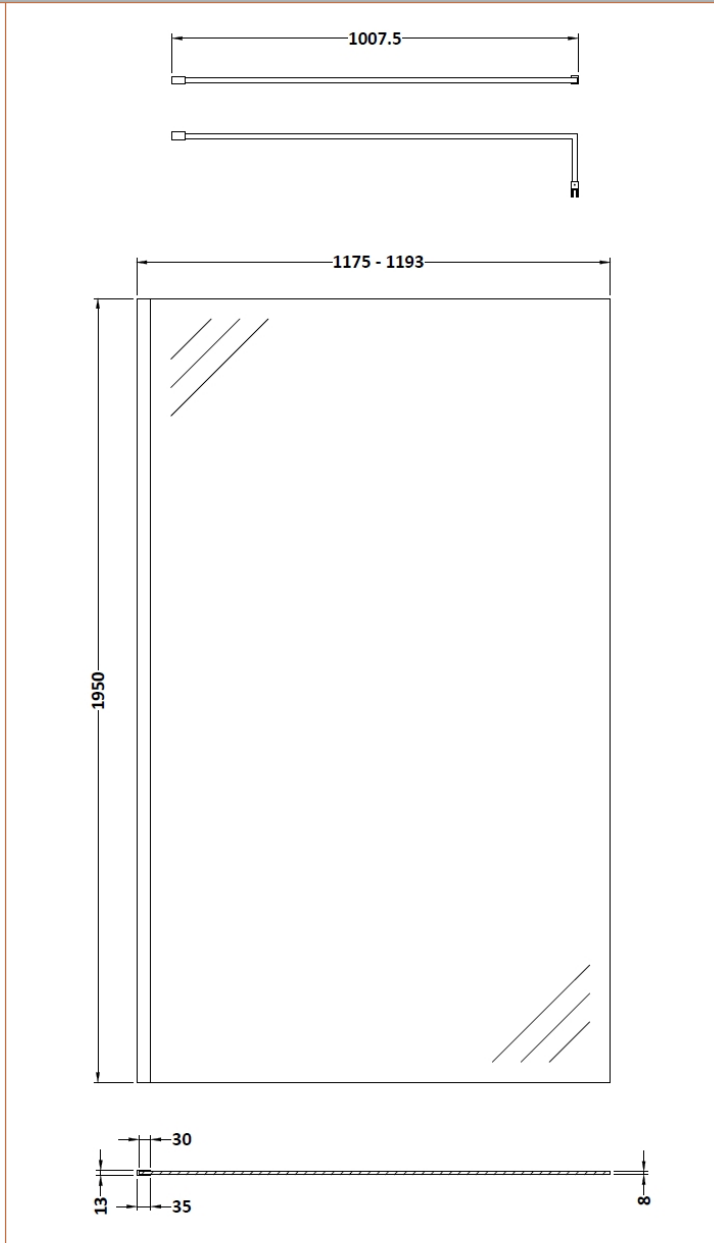

Sales Code: WRFBP1912

Description: Full Frame Wetroom Screen 1950X1200x8mm

Packaging Details

Barcode: 5056462688435

Sales Code: WRSB1200

Description: Wetroom Screen 1200 X1950mm

Product Dimensions

Height (mm):	1950
Width (mm):	1200
Depth (mm):	14
Nett Weight (kg):	50.4

Packaging Dimensions

Height (mm):	65
Width (mm):	1250
Length (mm):	2010
Gross Weight (kg):	50.4

Packaging Data

Box Colour:	Brown Cardboard Box - Printed
Box Qty:	1
Label Size:	100 x 50
Label Colour:	Not Applicable
Label Qty:	0

Outer Box Dimensions (If Applicable)

Height (mm):	
Width (mm):	
Depth (mm):	
Length (mm):	
Gross Weight (kg):	
Barcode:	5055369007479

Product Details

Country of Origin:	China
Fitting Instruction:	No
CE & UKCA:	Yes
Profile Material:	Aluminium
Profile Finish:	Polished Chrome
Adjustments (mm):	1175mm-1193mm
Entry Width (mm):	N/A
Swing In Dim (mm):	N/A
Swing Out Dim (mm):	N/A
Radius (mm):	Not Applicable
Glass Thickness (mm):	8
Easy Fit:	No
Easy Clean:	Yes
Handle Style:	Not Applicable
Handle Material:	Not Applicable
Enclosure Design:	Frameless
Wheel Type:	Not Applicable
Support Bar Included:	Support Bar Included
Extras:	None

Sales Code: WRSF004

Description: 1950 Wetroom Wall Channel Black

Product Dimensions

Height (mm):	1950
Width (mm):	34
Depth (mm):	13
Nett Weight (kg):	1.01

Packaging Dimensions

Height (mm):	45
Width (mm):	185
Length (mm):	1970
Gross Weight (kg):	1.42