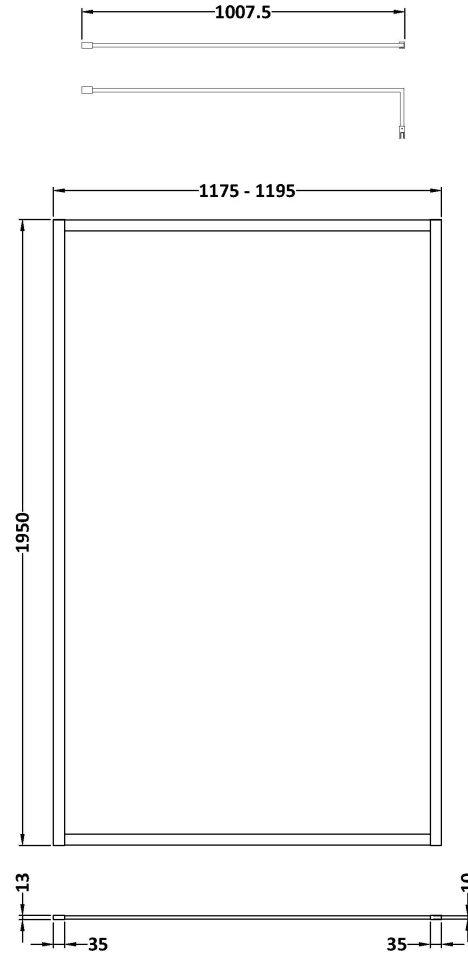

Sales Code: WRFBP1912

Description: Full Frame Wetroom Screen 1950X1200x8mm

Packaging Details

Barcode: 5056462688435

Sales Code: WRSB1200

Description: Wetroom Screen 1200 X1950mm

Product Dimensions

Height (mm):	1950
Width (mm):	1200
Depth (mm):	14
Nett Weight (kg):	50.4

Packaging Dimensions

Height (mm):	65
Width (mm):	1250
Length (mm):	2010
Gross Weight (kg):	50.4

Packaging Data

Box Colour:	Brown Cardboard Box - Printed
Box Qty:	1
Label Size:	100 x 50
Label Colour:	Not Applicable
Label Qty:	0

Outer Box Dimensions (If Applicable)

Height (mm):	
Width (mm):	
Depth (mm):	
Length (mm):	
Gross Weight (kg):	
Barcode:	5055369007479

Product Details

Country of Origin:	China
Fitting Instruction:	No
CE & UKCA:	Yes
Profile Material:	Aluminium
Profile Finish:	Polished Chrome
Adjustments (mm):	1175mm-1193mm
Entry Width (mm):	N/A
Swing In Dim (mm):	N/A
Swing Out Dim (mm):	N/A
Radius (mm):	Not Applicable
Glass Thickness (mm):	8
Easy Fit:	No
Easy Clean:	Yes
Handle Style:	Not Applicable
Handle Material:	Not Applicable
Enclosure Design:	Frameless
Wheel Type:	Not Applicable
Support Bar Included:	Support Bar Included
Extras:	None

Sales Code: FIX024

Description: Wetroom Screen Support Arm Black

Product Dimensions

Height (mm):	15
Width (mm):	150
Depth (mm):	1000
Nett Weight (kg):	0.67

Packaging Dimensions

Height (mm):	35
Width (mm):	160
Length (mm):	1020
Gross Weight (kg):	0.7