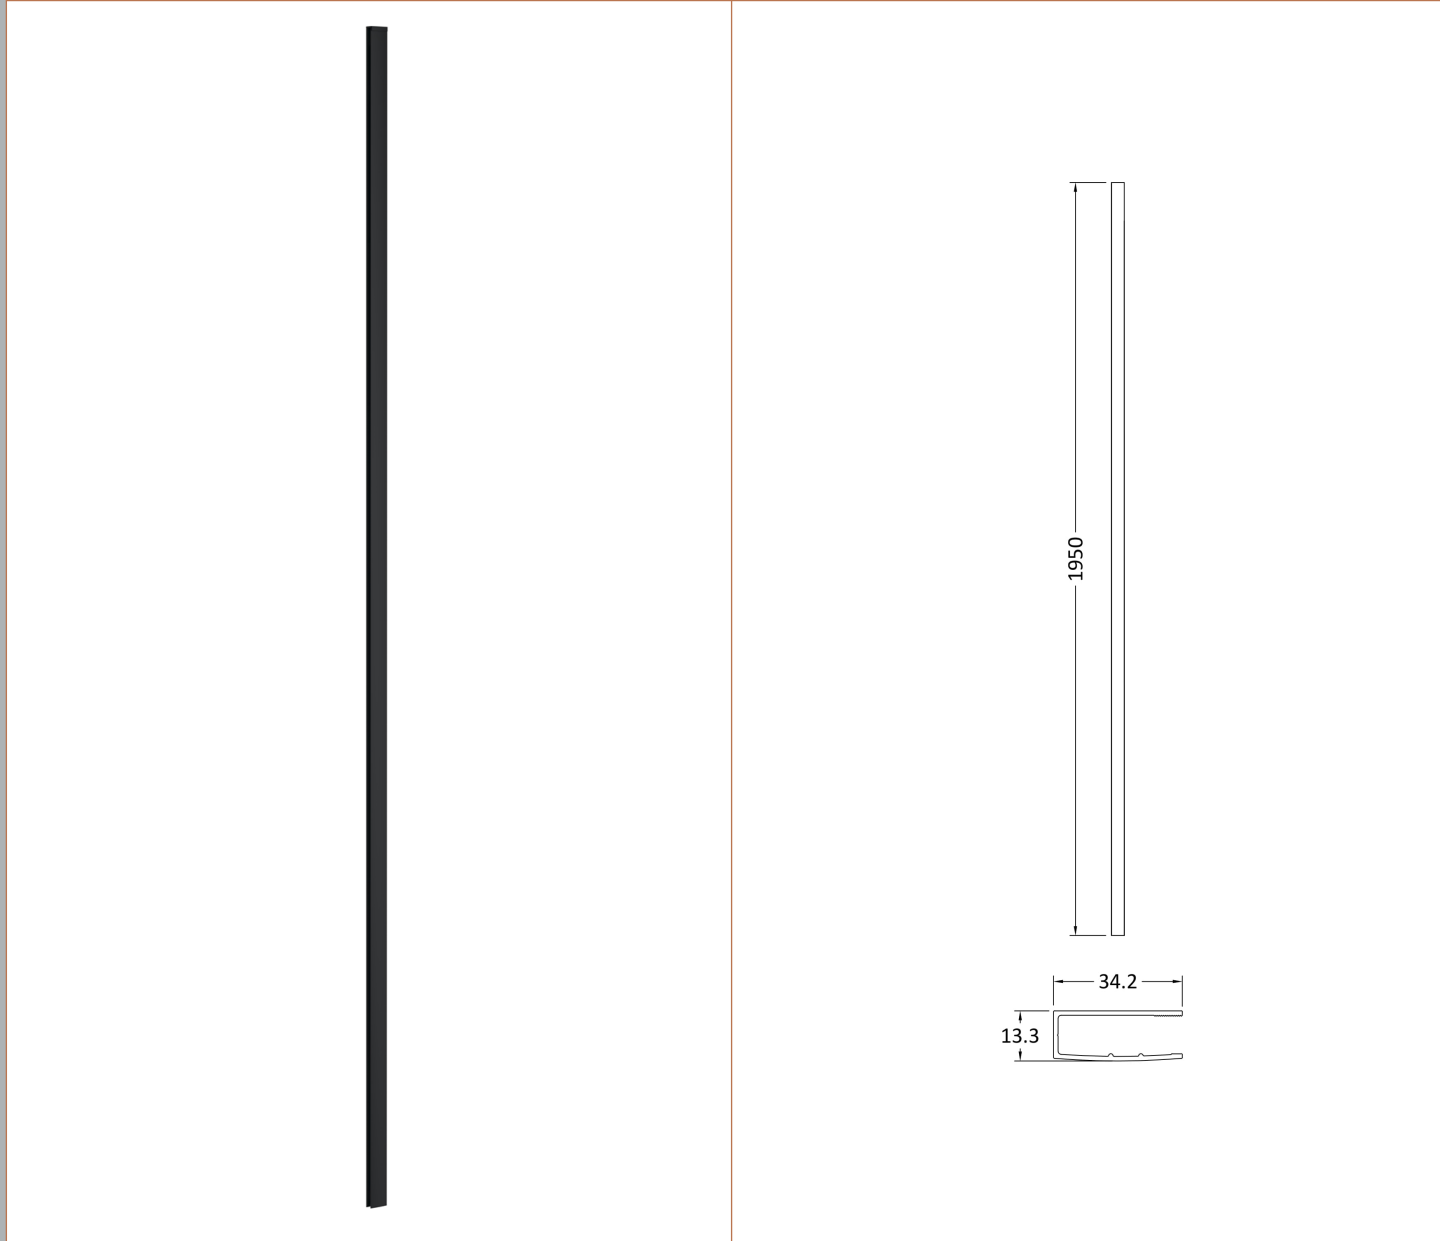

Outer Box Dimensions (If Applicable)

Height (mm):	
Width (mm):	
Depth (mm):	
Length (mm):	
Gross Weight (kg):	
Barcode:	5055369007479

Product Details

Country of Origin:	China
Fitting Instruction:	No
CE & UKCA:	Yes
Profile Material:	Aluminium
Profile Finish:	Polished Chrome
Adjustments (mm):	1175mm-1193mm
Entry Width (mm):	N/A
Swing In Dim (mm):	N/A
Swing Out Dim (mm):	N/A
Radius (mm):	Not Applicable
Glass Thickness (mm):	8
Easy Fit:	No
Easy Clean:	Yes
Handle Style:	Not Applicable
Handle Material:	Not Applicable
Enclosure Design:	Frameless
Wheel Type:	Not Applicable
Support Bar Included:	Support Bar Included
Extras:	None

Product Details

Country of Origin:	China
Fitting Instruction:	No
CE & UKCA:	N/A
Profile Material:	Stainless Steel
Profile Finish:	Matt Black
Adjustments (mm):	N/A
Entry Width (mm):	N/A
Swing In Dim (mm):	N/A
Swing Out Dim (mm):	N/A
Radius (mm):	Not Applicable
Glass Thickness (mm):	
Easy Fit:	Not Applicable
Easy Clean:	Not Applicable
Handle Style:	Not Applicable
Handle Material:	Not Applicable
Enclosure Design:	Not Applicable
Wheel Type:	Not Applicable
Support Bar Included:	
Extras:	None

Sales Code: WRSF004

Description: 1950 Wetroom Wall Channel Black

Product Dimensions

Height (mm):	1950
Width (mm):	34
Depth (mm):	13
Nett Weight (kg):	1.01

Packaging Dimensions

Height (mm):	45
Width (mm):	185
Length (mm):	1970
Gross Weight (kg):	1.42

Sales Code: WRSF004UF

Description: 1950mm Undrilled Flat Profile Black

OVERALL LENGTH 1950mm

Product Dimensions

Height (mm):	1950
Width (mm):	34
Depth (mm):	13
Nett Weight (kg):	1.01

Packaging Dimensions

Height (mm):	45
Width (mm):	185
Length (mm):	1970
Gross Weight (kg):	1.42