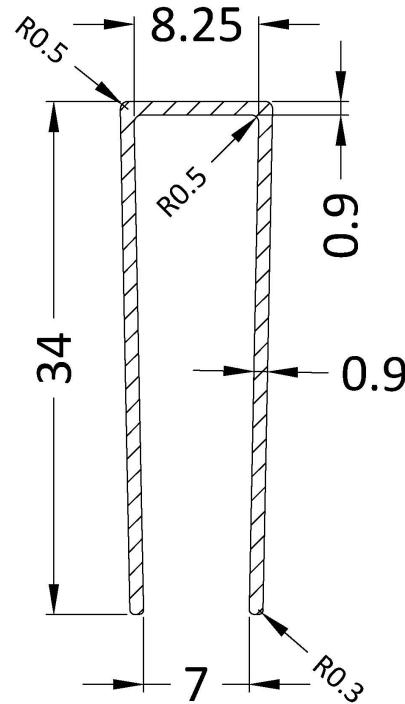

Outer Box Dimensions (If Applicable)

Height (mm):	
Width (mm):	
Depth (mm):	
Length (mm):	
Gross Weight (kg):	
Barcode:	5055369007479

Product Details

Country of Origin:	China
Fitting Instruction:	No
CE & UKCA:	Yes
Profile Material:	Aluminium
Profile Finish:	Polished Chrome
Adjustments (mm):	1175mm-1193mm
Entry Width (mm):	N/A
Swing In Dim (mm):	N/A
Swing Out Dim (mm):	N/A
Radius (mm):	Not Applicable
Glass Thickness (mm):	8
Easy Fit:	No
Easy Clean:	Yes
Handle Style:	Not Applicable
Handle Material:	Not Applicable
Enclosure Design:	Frameless
Wheel Type:	Not Applicable
Support Bar Included:	Support Bar Included
Extras:	None

Sales Code: WRSF004

Description: 1950 Wetroom Wall Channel Black

Product Dimensions

Height (mm):	1950
Width (mm):	34
Depth (mm):	13
Nett Weight (kg):	1.01

Packaging Dimensions

Height (mm):	45
Width (mm):	185
Length (mm):	1970
Gross Weight (kg):	1.42

Product Details

Country of Origin:	China
Fitting Instruction:	No
CE & UKCA:	N/A
Profile Material:	Aluminium
Profile Finish:	Matt Black
Adjustments (mm):	18mm
Entry Width (mm):	N/A
Swing In Dim (mm):	N/A
Swing Out Dim (mm):	N/A
Radius (mm):	Not Applicable
Glass Thickness (mm):	
Easy Fit:	Not Applicable
Easy Clean:	Not Applicable
Handle Style:	Not Applicable
Handle Material:	Not Applicable
Enclosure Design:	Not Applicable
Wheel Type:	Not Applicable
Support Bar Included:	Support Bar Not Included
Extras:	None

Sales Code: WRSF004UF

Description: 1950mm Undrilled Flat Profile Black

OVERALL LENGTH 1950mm

Product Dimensions

Height (mm):	1950
Width (mm):	34
Depth (mm):	13
Nett Weight (kg):	1.01

Packaging Dimensions

Height (mm):	45
Width (mm):	185
Length (mm):	1970
Gross Weight (kg):	1.42