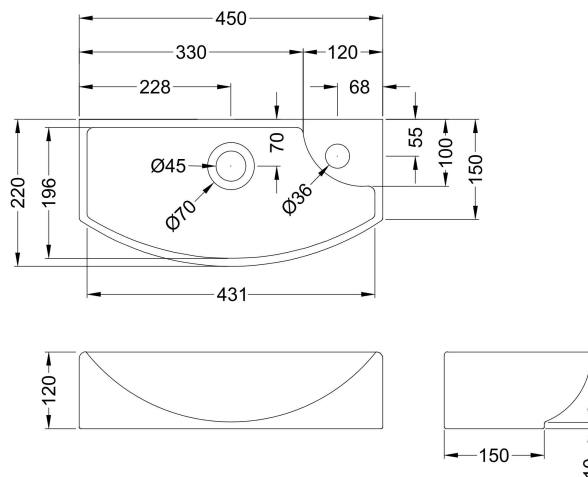

**Packaging Dimensions**

Height (mm):	800
Width (mm):	410
Depth (mm):	235
Gross Weight (kg):	12

**Packaging Data**

Box Colour:	Brown Cardboard Box
Box Qty:	1
Label Size:	50 x 100
Label Colour:	White Label
Label Qty:	2

**Outer Box Dimensions (If Applicable)**

Height (mm):	
Width (mm):	
Depth (mm):	
Gross Weight (kg):	
Barcode:	5056462658902

**Product Details**

Country of Origin:	United Kingdom
Fitting Instruction:	No
CE & UKCA:	N/A
FSC Certified Materials:	Yes
Colour:	Metallic Slate
Construction Method:	Cam & Wood Dowel
Construction Type:	Rigid
Cabinet Finish:	MFC Textured Matt
Fascia Finish:	MFC Textured Matt
Cabinet Thickness (mm):	18
Fascia Thickness (mm):	18
Drawer Included:	No
Drawer Type:	Not Applicable
No of Shelves:	1
Hinge Type:	95 Degree Clip-On Soft Close
Hinge Included:	Yes, Supplied
Adjustable Legs:	No, Not Required
Fixings Included:	Yes
Handle Style:	Modern
Waste Shroud:	Not Applicable
Handle Included:	Yes, Supplied
Handle Type:	D-Shape

### Product Dimensions

Height (mm):	120
Width (mm):	450
Depth (mm):	220
Nett Weight (kg):	6.3

### Packaging Dimensions

Height (mm):	150
Width (mm):	240
Depth (mm):	475
Gross Weight (kg):	6.8