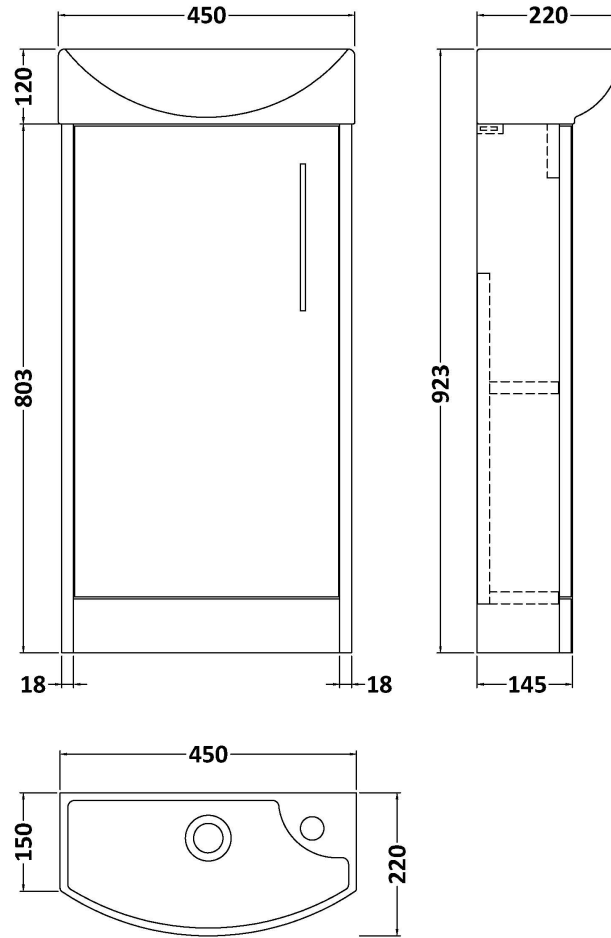

### Packaging Details

Barcode: 5056462685441

Sales Code: MOJ2621

Description: 440 Single Door Floor Standing Unit

**Product Dimensions**

Height (mm):	803
Width (mm):	440
Depth (mm):	145
Nett Weight (kg):	11

**Packaging Dimensions**

Height (mm):	800
Width (mm):	410
Depth (mm):	235
Gross Weight (kg):	12

**Packaging Data**

Box Colour:	Brown Cardboard Box
Box Qty:	1
Label Size:	50 x 100
Label Colour:	White Label
Label Qty:	2

### Product Dimensions

Height (mm):	120
Width (mm):	450
Depth (mm):	220
Nett Weight (kg):	6.3

### Packaging Dimensions

Height (mm):	150
Width (mm):	240
Depth (mm):	475
Gross Weight (kg):	6.8