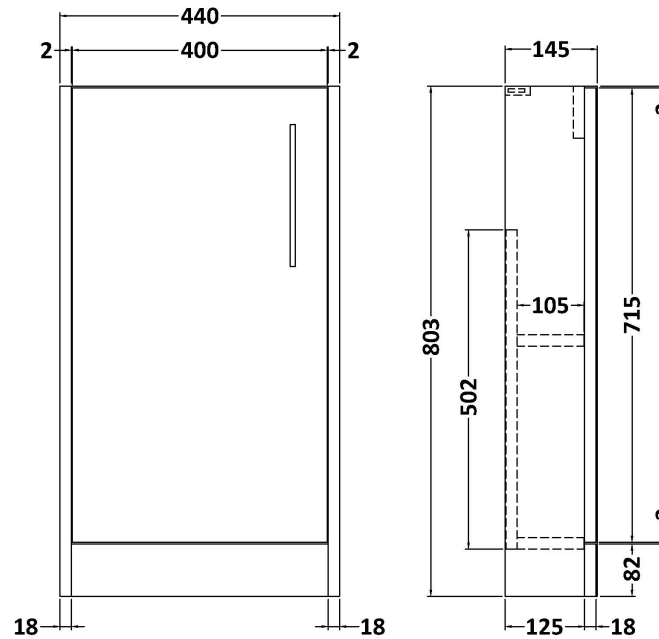

Sales Code: JNU1821R

Description: 440 Fs 1-Door Unit & 1Th Basin Rh

Packaging Details

Barcode: 5056462674230

Sales Code: MOJ1821

Description: 440 Single Door Floor Standing Unit

Product Dimensions

Height (mm):	803
Width (mm):	440
Depth (mm):	145
Nett Weight (kg):	11

Packaging Dimensions

Height (mm):	800
Width (mm):	410
Depth (mm):	235
Gross Weight (kg):	12

Packaging Data

Box Colour:	Brown Cardboard Box
Box Qty:	1
Label Size:	50 x 100
Label Colour:	White Label
Label Qty:	2

Sales Code: NBV161

Description: Basin Rh 1Th 450 X 220 X 120

Product Dimensions

Height (mm):	120
Width (mm):	450
Depth (mm):	220
Nett Weight (kg):	6.3

Packaging Dimensions

Height (mm):	150
Width (mm):	240
Depth (mm):	470
Gross Weight (kg):	6.8

Packaging Data

Box Colour:	Brown Cardboard Box
Box Qty:	1
Label Size:	100 x 50
Label Colour:	White Label
Label Qty:	2

Outer Box Dimensions (If Applicable)

Height (mm):	
Width (mm):	
Depth (mm):	
Gross Weight (kg):	
Barcode:	5055275890608