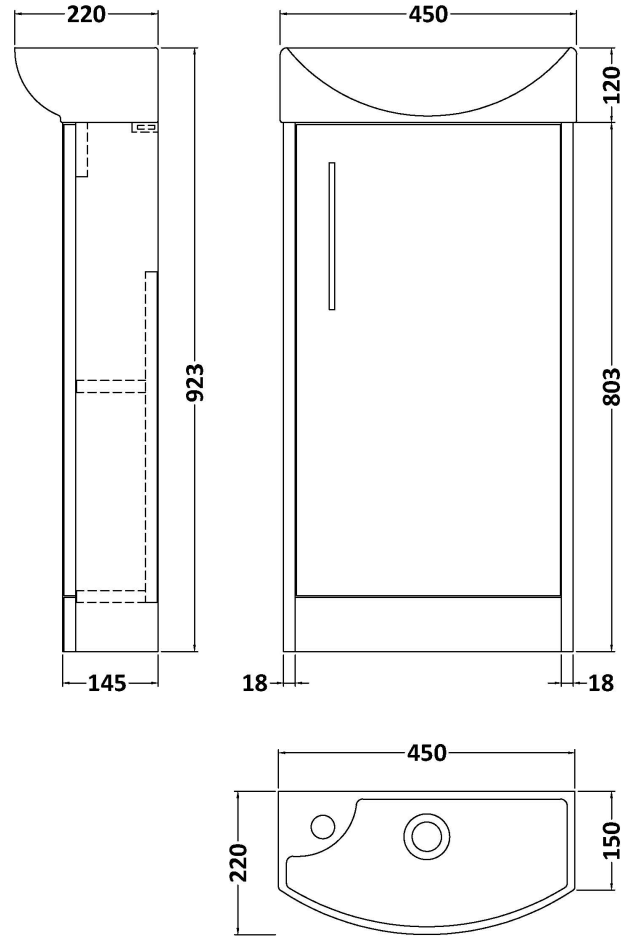

Sales Code: JNU1821R

Description: 440 Fs 1-Door Unit & 1Th Basin Rh

Packaging Details

Barcode: 5056462674230

Sales Code: MOJ1821

Description: 440 Single Door Floor Standing Unit

Product Dimensions

Height (mm):	803
Width (mm):	440
Depth (mm):	145
Nett Weight (kg):	11

Packaging Dimensions

Height (mm):	800
Width (mm):	410
Depth (mm):	235
Gross Weight (kg):	12

Packaging Data

Box Colour:	Brown Cardboard Box
Box Qty:	1
Label Size:	50 x 100
Label Colour:	White Label
Label Qty:	2

Outer Box Dimensions (If Applicable)

Height (mm):	
Width (mm):	
Depth (mm):	
Gross Weight (kg):	
Barcode:	5056462659626

Product Details

Country of Origin:	United Kingdom
Fitting Instruction:	No
CE & UKCA:	N/A
FSC Certified Materials:	Yes
Colour:	Halifax Oak
Construction Method:	Cam & Wood Dowel
Construction Type:	Rigid
Cabinet Finish:	MFC Textured Woodgrain
Fascia Finish:	MFC Textured Woodgrain
Cabinet Thickness (mm):	18
Fascia Thickness (mm):	18
Drawer Included:	No
Drawer Type:	Not Applicable
No of Shelves:	1
Hinge Type:	95 Degree Clip-On Soft Close
Hinge Included:	Yes, Supplied
Adjustable Legs:	No, Not Required
Fixings Included:	Yes
Handle Style:	Modern
Waste Shroud:	Not Applicable
Handle Included:	Yes, Supplied
Handle Type:	D-Shape

Sales Code: NBV161

Description: Basin Rh 1Th 450 X 220 X 120

Product Dimensions

Height (mm):	120
Width (mm):	450
Depth (mm):	220
Nett Weight (kg):	6.3

Packaging Dimensions

Height (mm):	150
Width (mm):	240
Depth (mm):	470
Gross Weight (kg):	6.8