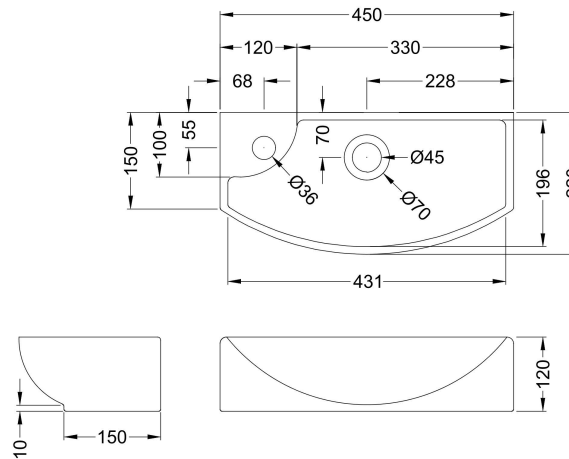

Packaging Dimensions

Height (mm):	800
Width (mm):	410
Depth (mm):	235
Gross Weight (kg):	12

Packaging Data

Box Colour:	Brown Cardboard Box
Box Qty:	1
Label Size:	50 x 100
Label Colour:	White Label
Label Qty:	2

Outer Box Dimensions (If Applicable)

Height (mm):	
Width (mm):	
Depth (mm):	
Gross Weight (kg):	
Barcode:	5056462659626

Product Details

Country of Origin:	United Kingdom
Fitting Instruction:	No
CE & UKCA:	N/A
FSC Certified Materials:	Yes
Colour:	Halifax Oak
Construction Method:	Cam & Wood Dowel
Construction Type:	Rigid
Cabinet Finish:	MFC Textured Woodgrain
Fascia Finish:	MFC Textured Woodgrain
Cabinet Thickness (mm):	18
Fascia Thickness (mm):	18
Drawer Included:	No
Drawer Type:	Not Applicable
No of Shelves:	1
Hinge Type:	95 Degree Clip-On Soft Close
Hinge Included:	Yes, Supplied
Adjustable Legs:	No, Not Required
Fixings Included:	Yes
Handle Style:	Modern
Waste Shroud:	Not Applicable
Handle Included:	Yes, Supplied
Handle Type:	D-Shape

Sales Code: NBV161

Description: Basin Rh 1Th 450 X 220 X 120

Product Dimensions

Height (mm):	120
Width (mm):	450
Depth (mm):	220
Nett Weight (kg):	6.3

Packaging Dimensions

Height (mm):	150
Width (mm):	240
Depth (mm):	470
Gross Weight (kg):	6.8

Packaging Data

Box Colour:	Brown Cardboard Box
Box Qty:	1
Label Size:	100 x 50
Label Colour:	White Label
Label Qty:	2

Outer Box Dimensions (If Applicable)

Height (mm):	
Width (mm):	
Depth (mm):	
Gross Weight (kg):	
Barcode:	5055275890608