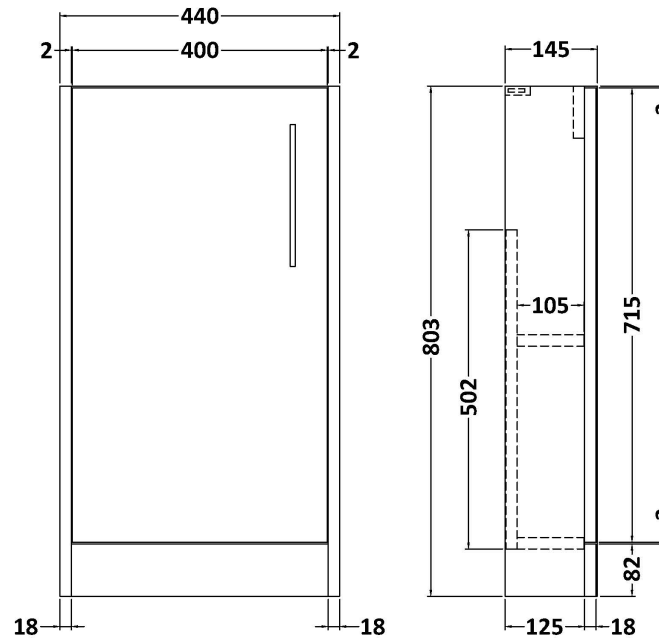

Sales Code: JNU1821L

Description: 440 Fs 1-Door Unit & 1Th Basin Lh

Packaging Details

Barcode: 5056462674131

Sales Code: MOJ1821

Description: 440 Single Door Floor Standing Unit

Product Dimensions

Height (mm):	803
Width (mm):	440
Depth (mm):	145
Nett Weight (kg):	11

Packaging Dimensions

Height (mm):	800
Width (mm):	410
Depth (mm):	235
Gross Weight (kg):	12

Packaging Data

Box Colour:	Brown Cardboard Box
Box Qty:	1
Label Size:	50 x 100
Label Colour:	White Label
Label Qty:	2

Sales Code: NBV160

Description: Basin Lh 1Th 450 X 220 X 120

Product Dimensions

Height (mm):	120
Width (mm):	450
Depth (mm):	220
Nett Weight (kg):	6.3

Packaging Dimensions

Height (mm):	150
Width (mm):	240
Depth (mm):	475
Gross Weight (kg):	6.8

Packaging Data

Box Colour:	Brown Cardboard Box
Box Qty:	1
Label Size:	100 x 50
Label Colour:	White Label
Label Qty:	2

Outer Box Dimensions (If Applicable)

Height (mm):	
Width (mm):	
Depth (mm):	
Gross Weight (kg):	
Barcode:	5055275890592