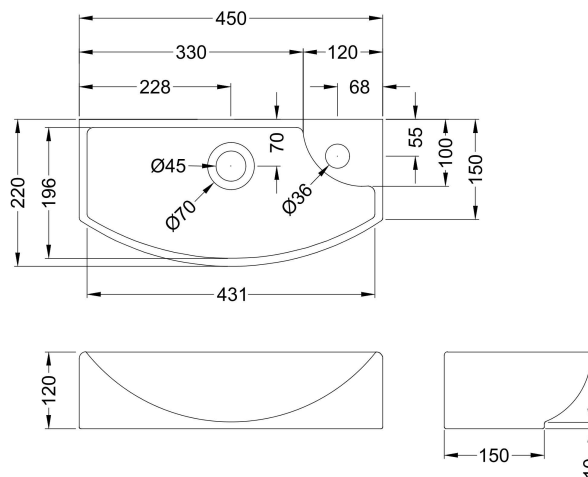

Packaging Dimensions

Height (mm):	800
Width (mm):	410
Depth (mm):	235
Gross Weight (kg):	12

Packaging Data

Box Colour:	Brown Cardboard Box
Box Qty:	1
Label Size:	50 x 100
Label Colour:	White Label
Label Qty:	2

Outer Box Dimensions (If Applicable)

Height (mm):	
Width (mm):	
Depth (mm):	
Gross Weight (kg):	
Barcode:	5056462659626

Product Details

Country of Origin:	United Kingdom
Fitting Instruction:	No
CE & UKCA:	N/A
FSC Certified Materials:	Yes
Colour:	Halifax Oak
Construction Method:	Cam & Wood Dowel
Construction Type:	Rigid
Cabinet Finish:	MFC Textured Woodgrain
Fascia Finish:	MFC Textured Woodgrain
Cabinet Thickness (mm):	18
Fascia Thickness (mm):	18
Drawer Included:	No
Drawer Type:	Not Applicable
No of Shelves:	1
Hinge Type:	95 Degree Clip-On Soft Close
Hinge Included:	Yes, Supplied
Adjustable Legs:	No, Not Required
Fixings Included:	Yes
Handle Style:	Modern
Waste Shroud:	Not Applicable
Handle Included:	Yes, Supplied
Handle Type:	D-Shape

Sales Code: NBV160

Description: Basin Lh 1Th 450 X 220 X 120

Product Dimensions

Height (mm):	120
Width (mm):	450
Depth (mm):	220
Nett Weight (kg):	6.3

Packaging Dimensions

Height (mm):	150
Width (mm):	240
Depth (mm):	475
Gross Weight (kg):	6.8

Packaging Data

Box Colour:	Brown Cardboard Box
Box Qty:	1
Label Size:	100 x 50
Label Colour:	White Label
Label Qty:	2

Outer Box Dimensions (If Applicable)

Height (mm):	
Width (mm):	
Depth (mm):	
Gross Weight (kg):	
Barcode:	5055275890592