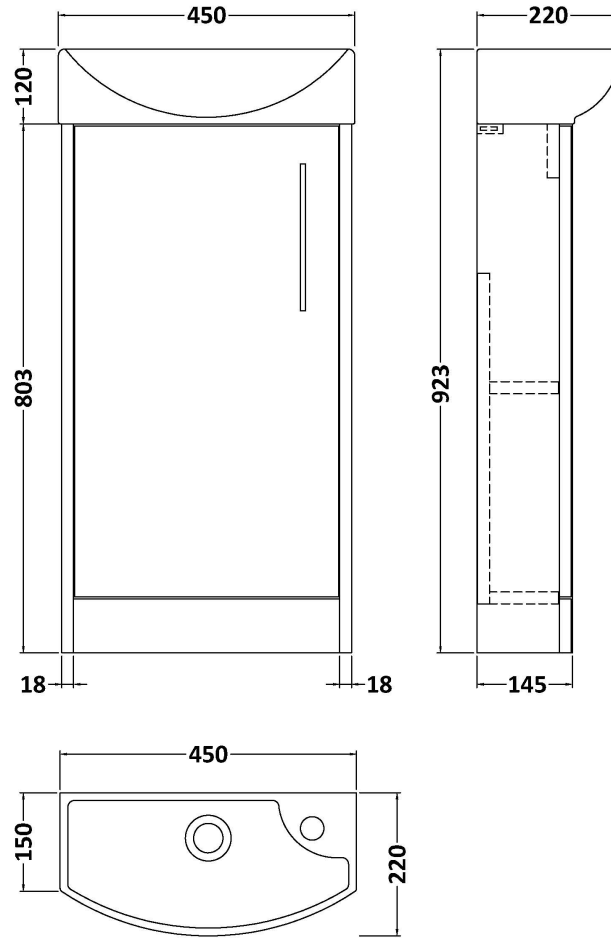

Sales Code: JNU1821L

Description: 440 Fs 1-Door Unit & 1Th Basin Lh

Packaging Details

Barcode: 5056462674131

Sales Code: MOJ1821

Description: 440 Single Door Floor Standing Unit

Product Dimensions

Height (mm):	803
Width (mm):	440
Depth (mm):	145
Nett Weight (kg):	11

Packaging Dimensions

Height (mm):	800
Width (mm):	410
Depth (mm):	235
Gross Weight (kg):	12

Packaging Data

Box Colour:	Brown Cardboard Box
Box Qty:	1
Label Size:	50 x 100
Label Colour:	White Label
Label Qty:	2

Outer Box Dimensions (If Applicable)

Height (mm):	
Width (mm):	
Depth (mm):	
Gross Weight (kg):	
Barcode:	5056462659626

Product Details

Country of Origin:	United Kingdom
Fitting Instruction:	No
CE & UKCA:	N/A
FSC Certified Materials:	Yes
Colour:	Halifax Oak
Construction Method:	Cam & Wood Dowel
Construction Type:	Rigid
Cabinet Finish:	MFC Textured Woodgrain
Fascia Finish:	MFC Textured Woodgrain
Cabinet Thickness (mm):	18
Fascia Thickness (mm):	18
Drawer Included:	No
Drawer Type:	Not Applicable
No of Shelves:	1
Hinge Type:	95 Degree Clip-On Soft Close
Hinge Included:	Yes, Supplied
Adjustable Legs:	No, Not Required
Fixings Included:	Yes
Handle Style:	Modern
Waste Shroud:	Not Applicable
Handle Included:	Yes, Supplied
Handle Type:	D-Shape

Sales Code: NBV160

Description: Basin Lh 1Th 450 X 220 X 120

Product Dimensions

Height (mm):	120
Width (mm):	450
Depth (mm):	220
Nett Weight (kg):	6.3

Packaging Dimensions

Height (mm):	150
Width (mm):	240
Depth (mm):	475
Gross Weight (kg):	6.8