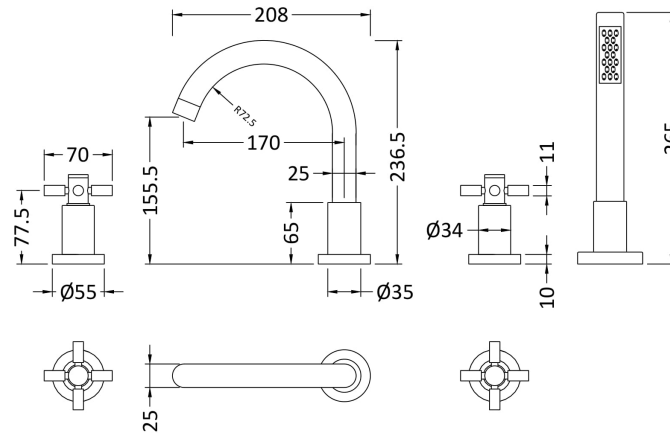

Sales Code: TEX334S

Description: Tec 4 Tap Hole Bath Mixer

Product Dimensions

Height (mm):	
Width (mm):	
Depth (mm):	
Length (mm):	
Nett Weight (kg):	0.1

Packaging Dimensions

Height (mm):	550
Width (mm):	550
Depth (mm):	550
Gross Weight (kg):	0.1

Packaging Data

Box Colour:	
Box Qty:	0
Label Size:	0 x 0
Label Colour:	
Label Qty:	0

Outer Box Dimensions (If Applicable)

Height (mm):	
Width (mm):	
Depth (mm):	
Length (mm):	
Gross Weight (kg):	
Barcode:	5055275866825

Product Details

Country of Origin:	
Fitting Instruction:	Yes
Product Material:	
Control Type:	
Waste Included:	
Waste Type:	
WRAS Approval:	Approval No:
Valve/Cartridge Type:	
Colour/Finish:	
Mount Type:	
Operating Pressure (bar):	
Flow Rates: (Litres Per Min)	0.1 bar: 0.5 bar: 1 bar: 2 bar: 3 bar:
Pipe Size:	
Pipe Centres:	