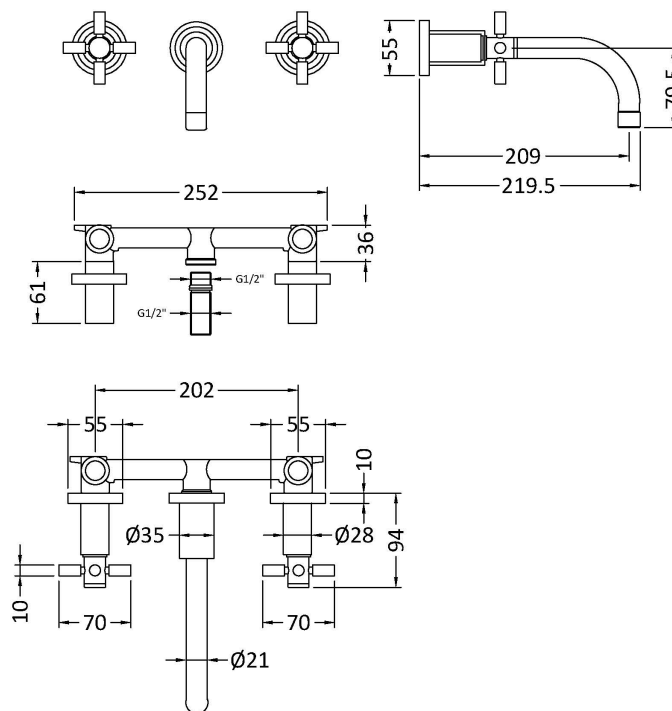

### Product Dimensions

Height (mm):	113
Width (mm):	255
Depth (mm):	220
Length (mm):	
Nett Weight (kg):	2.23

### Packaging Dimensions

Height (mm):	140
Width (mm):	180
Depth (mm):	350
Gross Weight (kg):	2.23

### Outer Box Dimensions (If Applicable)

Height (mm):	
Width (mm):	
Depth (mm):	
Length (mm):	
Gross Weight (kg):	18
Barcode:	5055146167792

### Product Details

Country of Origin:	United Kingdom
Fitting Instruction:	No
Product Material:	Brass
Control Type:	Manual
Waste Included:	Waste Not Included
Waste Type:	Not Applicable
WRAS Approval: Yes	Approval No: 2204064
Valve/Cartridge Type:	1/4 Turn Ceramic Disc
Colour/Finish:	Chrome
Mount Type:	Deck
Operating Pressure (bar):	0.1