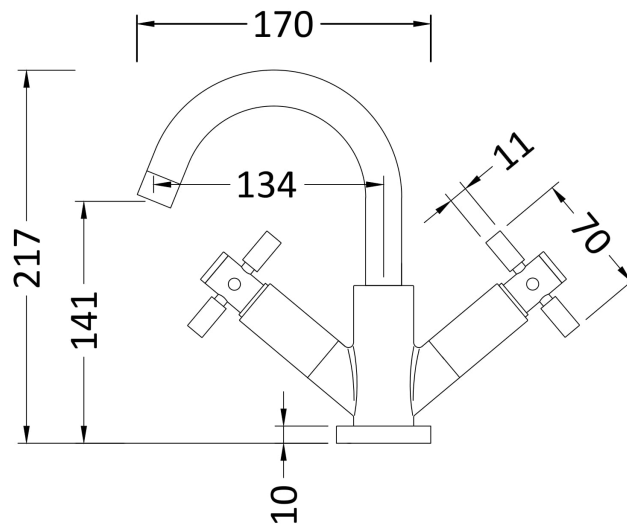

Sales Code: TEX315

Description: Tec Crosshead Mono Small S Spout & Wst

Product Dimensions

Height (mm):	217
Width (mm):	230
Depth (mm):	175
Length (mm):	
Nett Weight (kg):	2.56

Packaging Dimensions

Height (mm):	90
Width (mm):	175
Depth (mm):	270
Gross Weight (kg):	2.56

Packaging Data

Box Colour:	White Cardboard Box
Box Qty:	1
Label Size:	100 x 50
Label Colour:	White Label
Label Qty:	2

Outer Box Dimensions (If Applicable)

Height (mm):	410
Width (mm):	557
Depth (mm):	295
Length (mm):	
Gross Weight (kg):	20
Barcode:	5055146167822

Product Details

Country of Origin:	United Kingdom
Fitting Instruction:	No
Product Material:	Brass
Control Type:	Manual
Waste Included:	Waste Included
Waste Type:	Push Button
WRAS Approval: Yes	Approval No: 2204064
Valve/Cartridge Type:	1/4 Turn Ceramic Disc
Colour/Finish:	Chrome
Mount Type:	Deck
Operating Pressure (bar):	0.1
Flow Rates: (Litres Per Min)	0.1 bar: 3 0.5 bar: 16 1 bar: 22 2 bar: 31 3 bar: 38
Pipe Size:	15 mm
Pipe Centres:	N/A