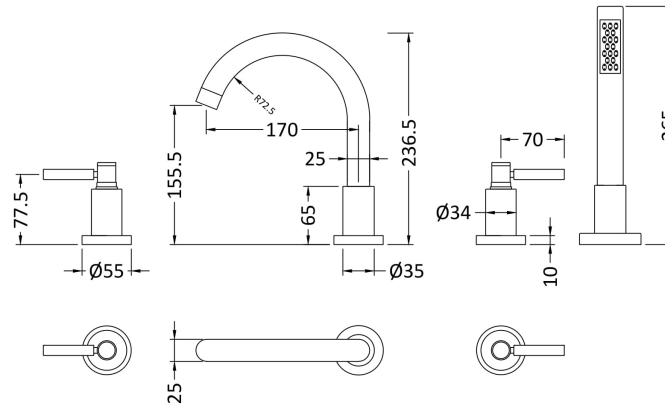

Sales Code: TEL334S

Description: Tec 4 Tap Hole Bath Mixer

Product Dimensions

| | |
|-------------------|-----|
| Height (mm): | |
| Width (mm): | |
| Depth (mm): | |
| Length (mm): | |
| Nett Weight (kg): | 0.1 |

Packaging Dimensions

| | |
|--------------------|-----|
| Height (mm): | 550 |
| Width (mm): | 550 |
| Depth (mm): | 550 |
| Gross Weight (kg): | 0.1 |

Packaging Data

| | |
|---------------|-------|
| Box Colour: | |
| Box Qty: | 0 |
| Label Size: | 0 x 0 |
| Label Colour: | |
| Label Qty: | 0 |

Outer Box Dimensions (If Applicable)

| | |
|--------------------|---------------|
| Height (mm): | |
| Width (mm): | |
| Depth (mm): | |
| Length (mm): | |
| Gross Weight (kg): | |
| Barcode: | 5055275888766 |

Product Details

| | |
|------------------------------|--|
| Country of Origin: | |
| Fitting Instruction: | Yes |
| Product Material: | |
| Control Type: | |
| Waste Included: | |
| Waste Type: | |
| WRAS Approval: | Approval No: |
| Valve/Cartridge Type: | |
| Colour/Finish: | |
| Mount Type: | |
| Operating Pressure (bar): | |
| Flow Rates: (Litres Per Min) | 0.1 bar: 0.5 bar: 1 bar: 2 bar: 3 bar: |
| Pipe Size: | |
| Pipe Centres: | |