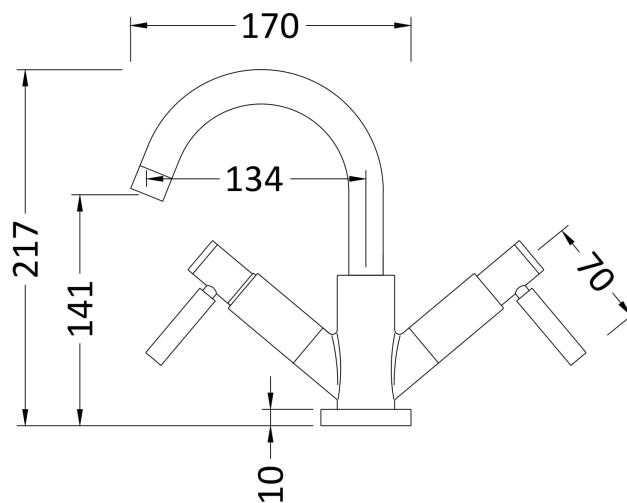

Sales Code: TEL315

Description: Tec Lever Mono Small Swivel Spout Waste

Product Dimensions

Height (mm):	217
Width (mm):	260
Depth (mm):	175
Length (mm):	
Nett Weight (kg):	2.42

Packaging Dimensions

Height (mm):	130
Width (mm):	185
Depth (mm):	275
Gross Weight (kg):	2.42

Packaging Data

Box Colour:	White Cardboard Box
Box Qty:	1
Label Size:	100 x 50
Label Colour:	White Label
Label Qty:	2

Outer Box Dimensions (If Applicable)

Height (mm):	410
Width (mm):	557
Depth (mm):	295
Length (mm):	
Gross Weight (kg):	19
Barcode:	5055146167945

Product Details

Country of Origin:	United Kingdom
Fitting Instruction:	No
Product Material:	Brass
Control Type:	Manual
Waste Included:	Waste Included
Waste Type:	Push Button
WRAS Approval: Yes	Approval No: 2204064
Valve/Cartridge Type:	1/4 Turn Ceramic Disc
Colour/Finish:	Chrome
Mount Type:	Deck
Operating Pressure (bar):	0.1

Flow Rates: (Litres Per Min)	0.1 bar: 3	0.5 bar: 16	1 bar: 22	2 bar: 31	3 bar: 38
Pipe Size:	15 mm				
Pipe Centres:	N/A				